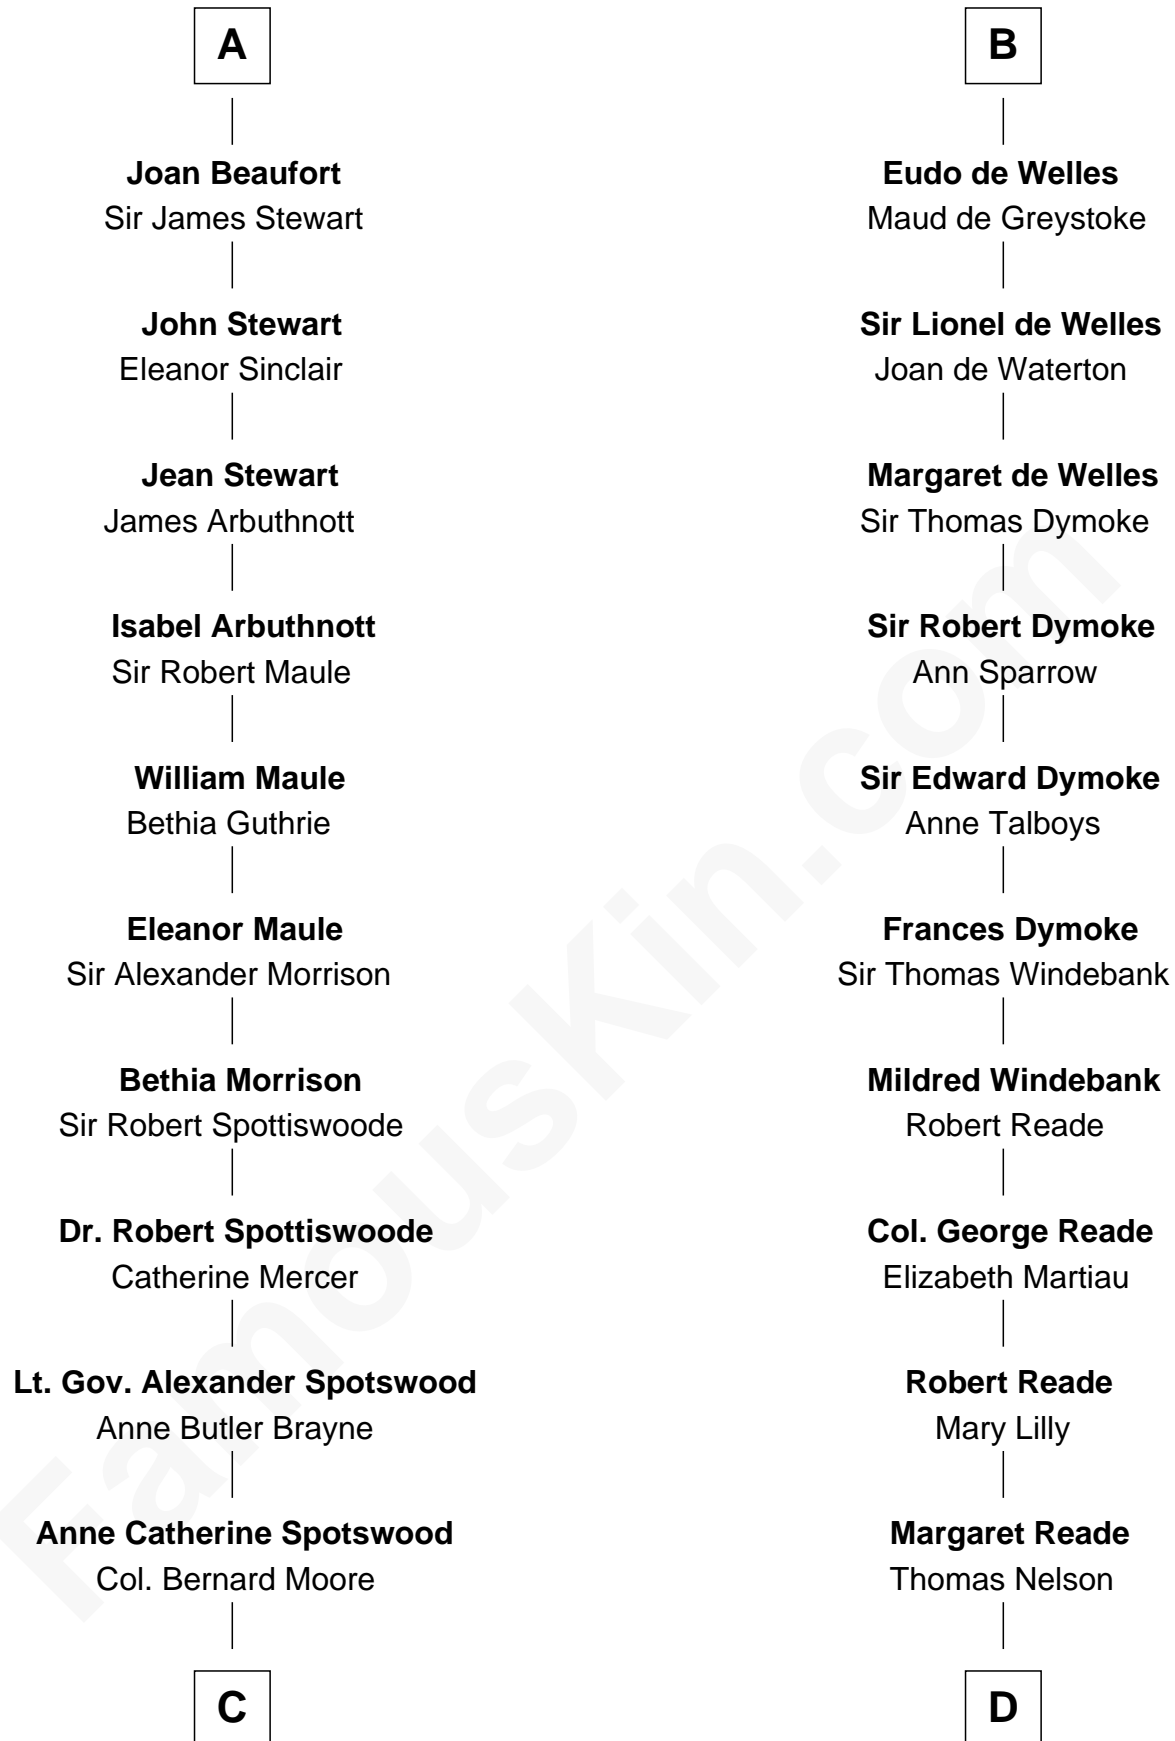

FamousKin.com

Relationship Chart of

Fitzhugh Lee

40th Governor of Virginia

18th cousin 2 times removed of

Thomas Nelson

Signer of the Declaration of Independence

Hugh IV, Duke of Burgundy

Yolanda of Dreux

Adelaide of Burgundy
Henry III, Duke of Brabant

Maria of Brabant
Philip III, King of France

Margaret of France
Edward I, King of England

Edmund of Woodstock
Margaret Wake

Joan Plantagenet
Thomas Holand

Sir Thomas de Holand
Alice Fitzalan

Margaret de Holand
Sir John Beaufort

A

Adelaide of Burgundy
Henry III, Duke of Brabant

Maria of Brabant
Philip III, King of France

Margaret of France
Edward I, King of England

Thomas of Brotherton
Alice de Hales

Margaret Plantagenet
John de Segrave

Elizabeth de Segrave
John de Mowbray

Eleanor de Mowbray
John de Welles

B

C

Anne Butler Moore

Charles Carter