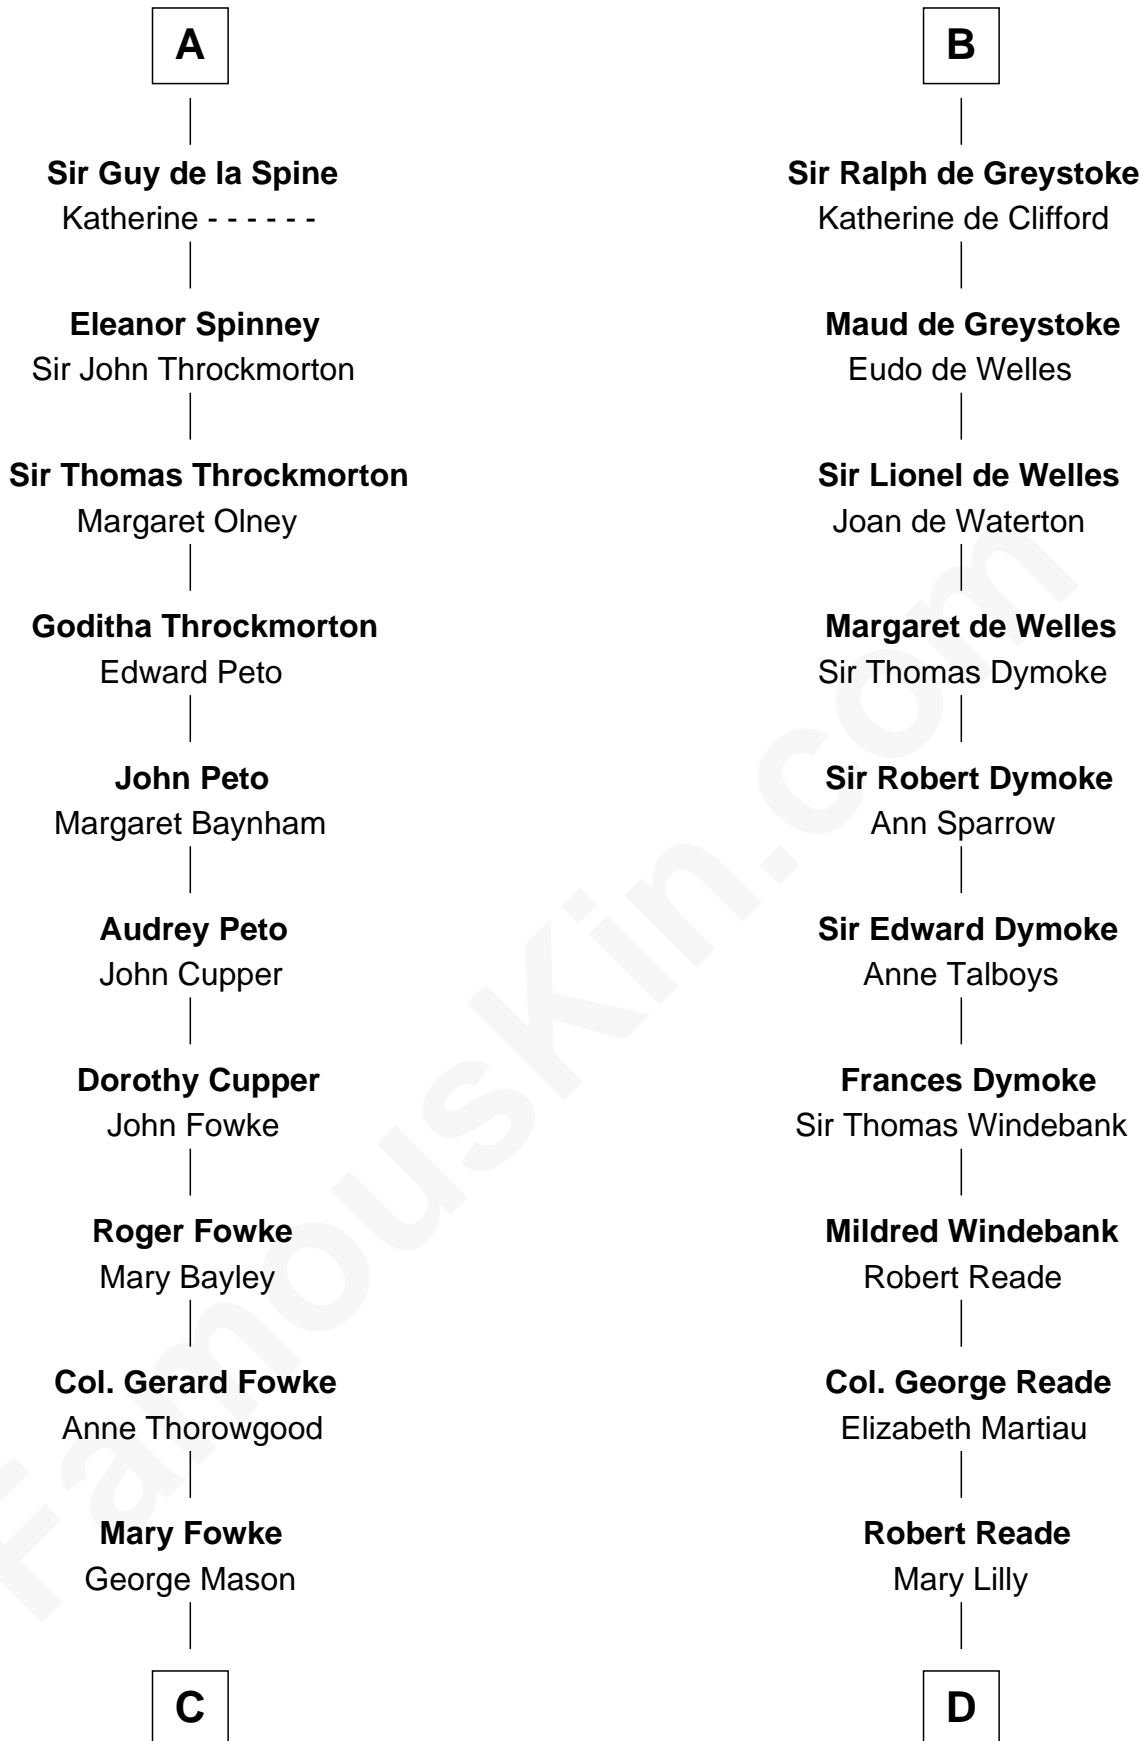

FamousKin.com

Relationship Chart of

Fitzhugh Lee

40th Governor of Virginia

19th cousin 2 times removed of

Thomas Nelson

Signer of the Declaration of Independence

C

George Mason
Ann Thompson

George Mason
Anne Eilbeck

Gen. John Mason
Anne Maria Murray

Anna Maria Mason
Sydney Smith Lee

Fitzhugh Lee
40th Governor of Virginia

D

Margaret Reade
Thomas Nelson

William Nelson
Elizabeth Burwell