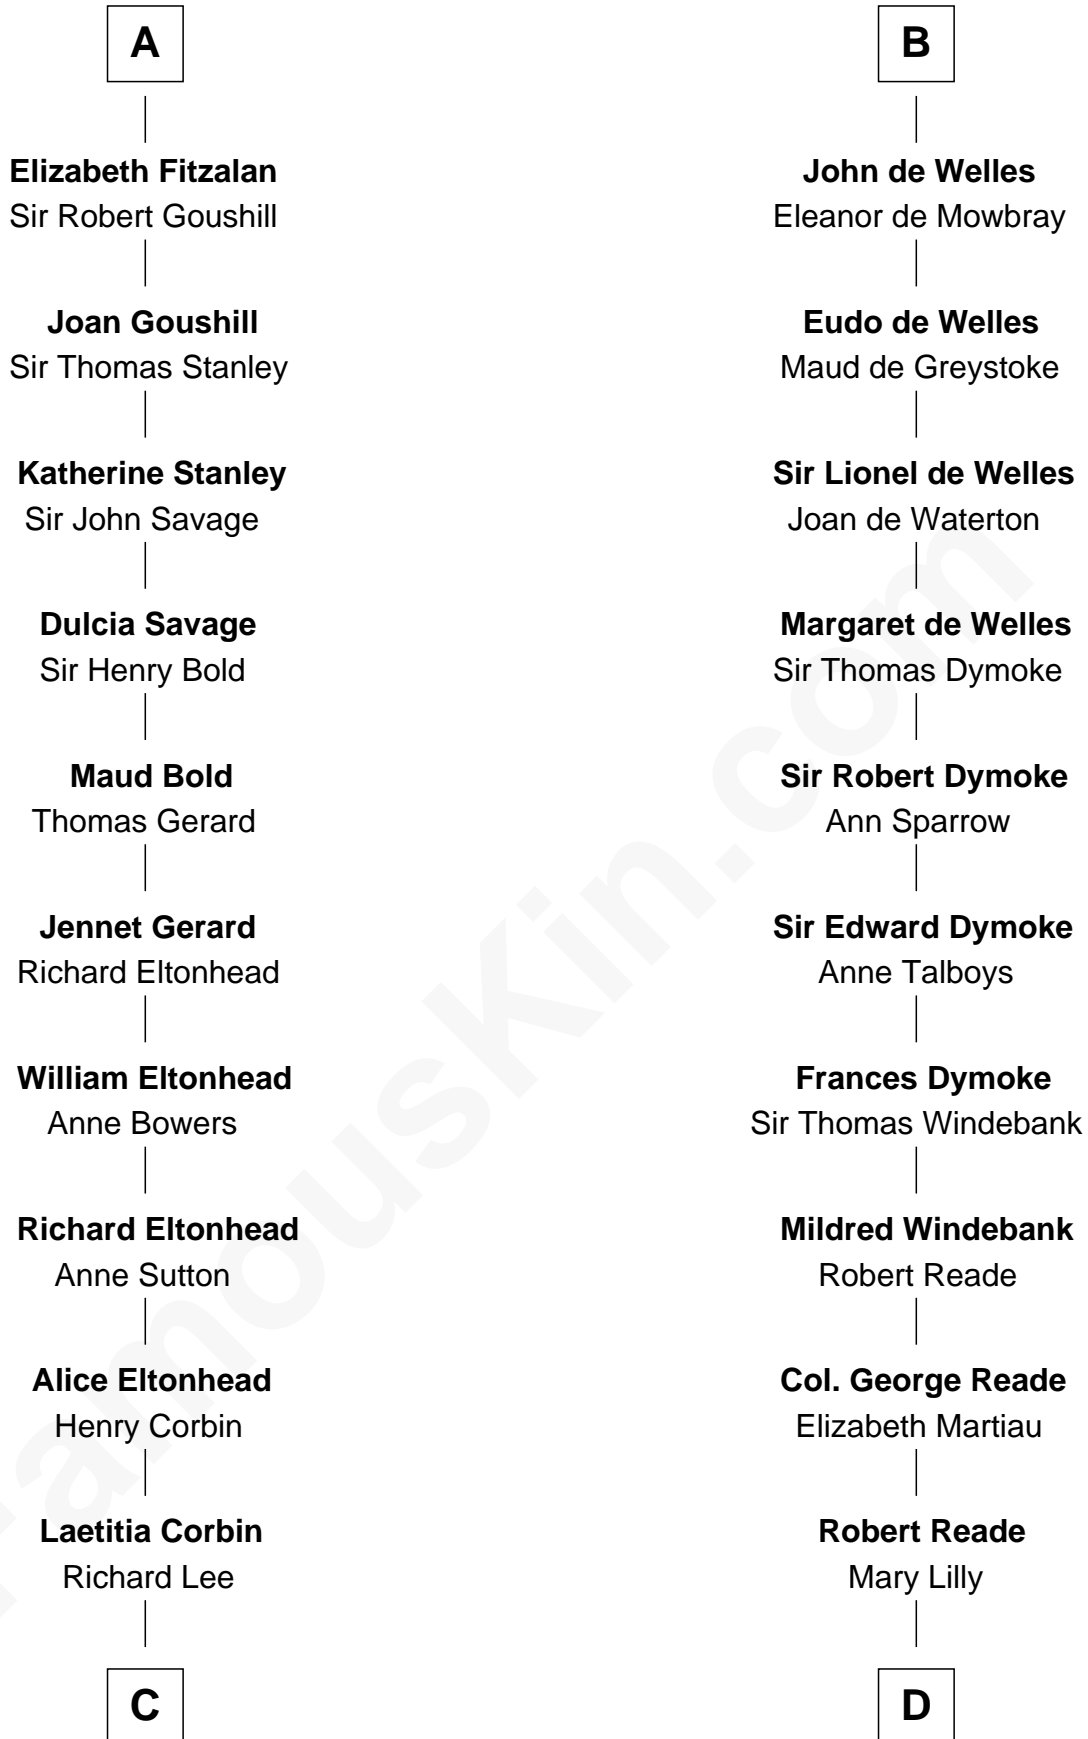

## Relationship Chart of

### Fitzhugh Lee

40th Governor of Virginia

19th cousin 2 times removed of

### Thomas Nelson

Signer of the Declaration of Independence

Robert de Bermingham

**C**

**Henry Lee**  
Mary Bland

**Col. Henry Lee**  
Lucy Grymes

**Maj. Gen. Henry Lee**  
Anne Hill Carter

**Sydney Smith Lee**  
Anna Maria Mason