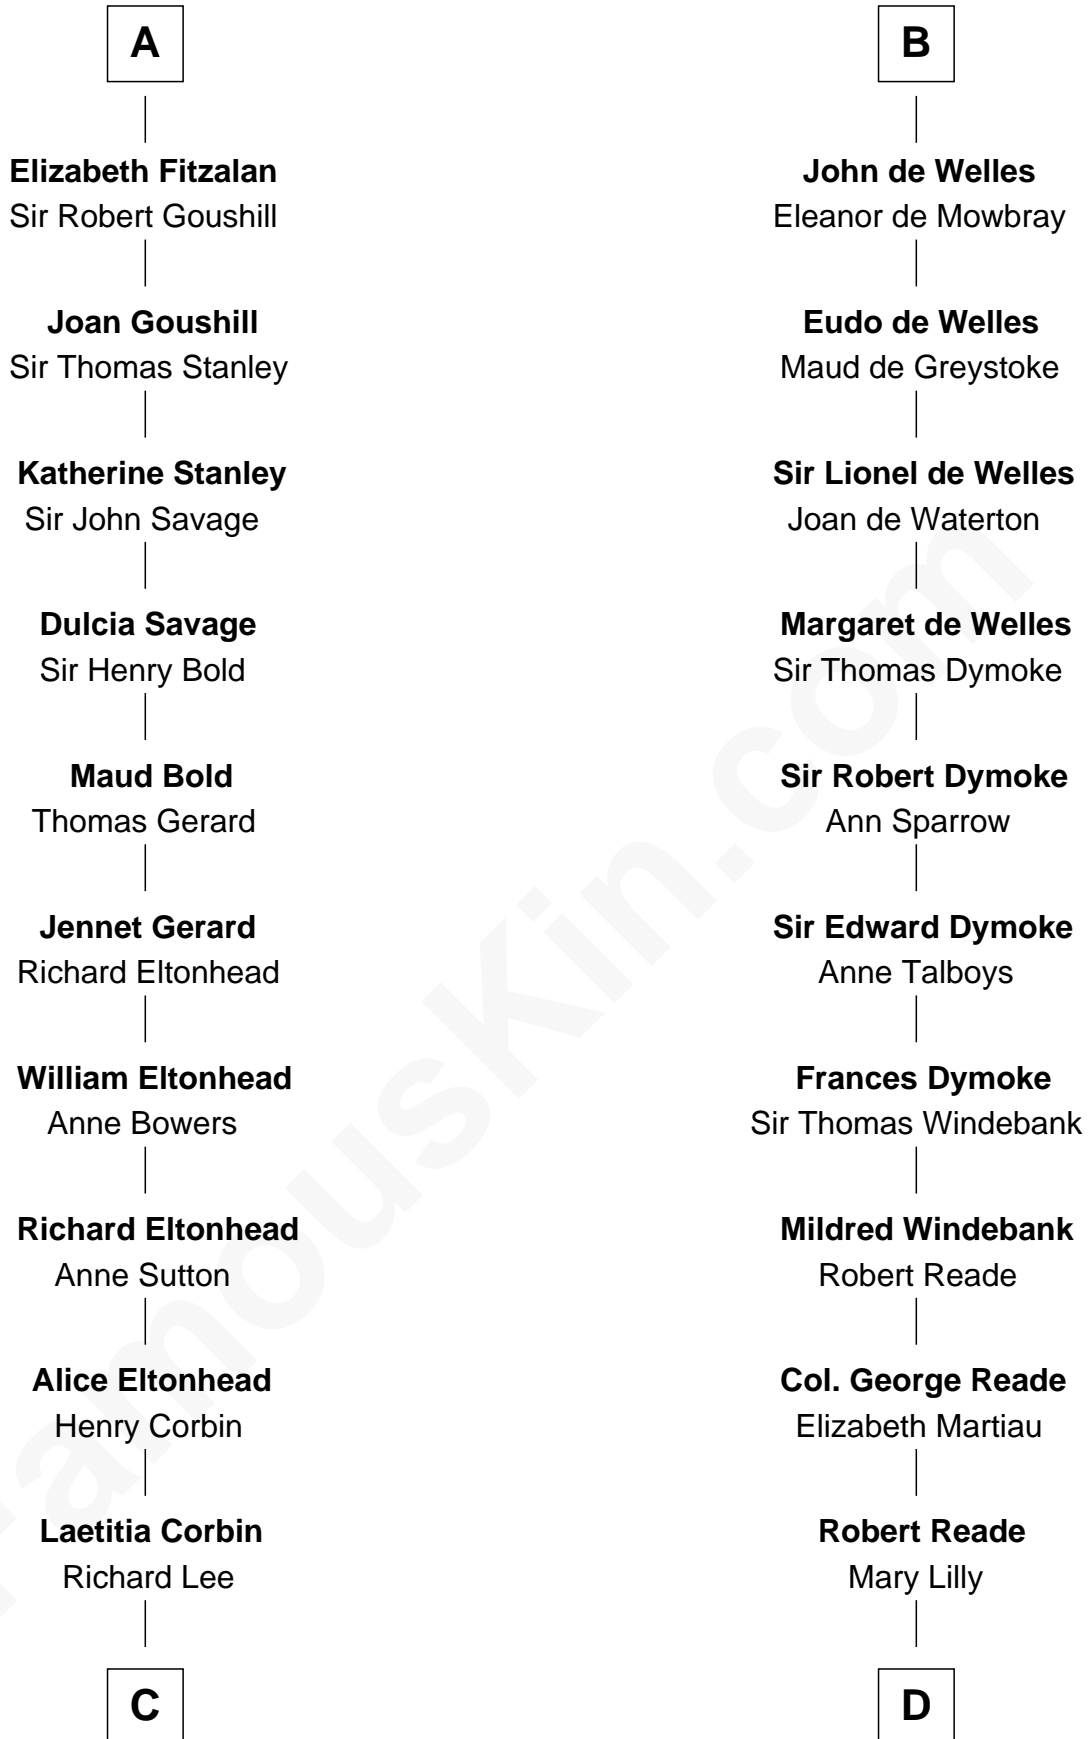

FamousKin.com

Relationship Chart of

Fitzhugh Lee

40th Governor of Virginia

19th cousin 2 times removed of

Thomas Nelson

Signer of the Declaration of Independence

C

Henry Lee
Mary Bland

Col. Henry Lee
Lucy Grymes

Maj. Gen. Henry Lee
Anne Hill Carter

Sydney Smith Lee
Anna Maria Mason

Fitzhugh Lee
40th Governor of Virginia

D

Margaret Reade
Thomas Nelson

William Nelson
Elizabeth Burwell