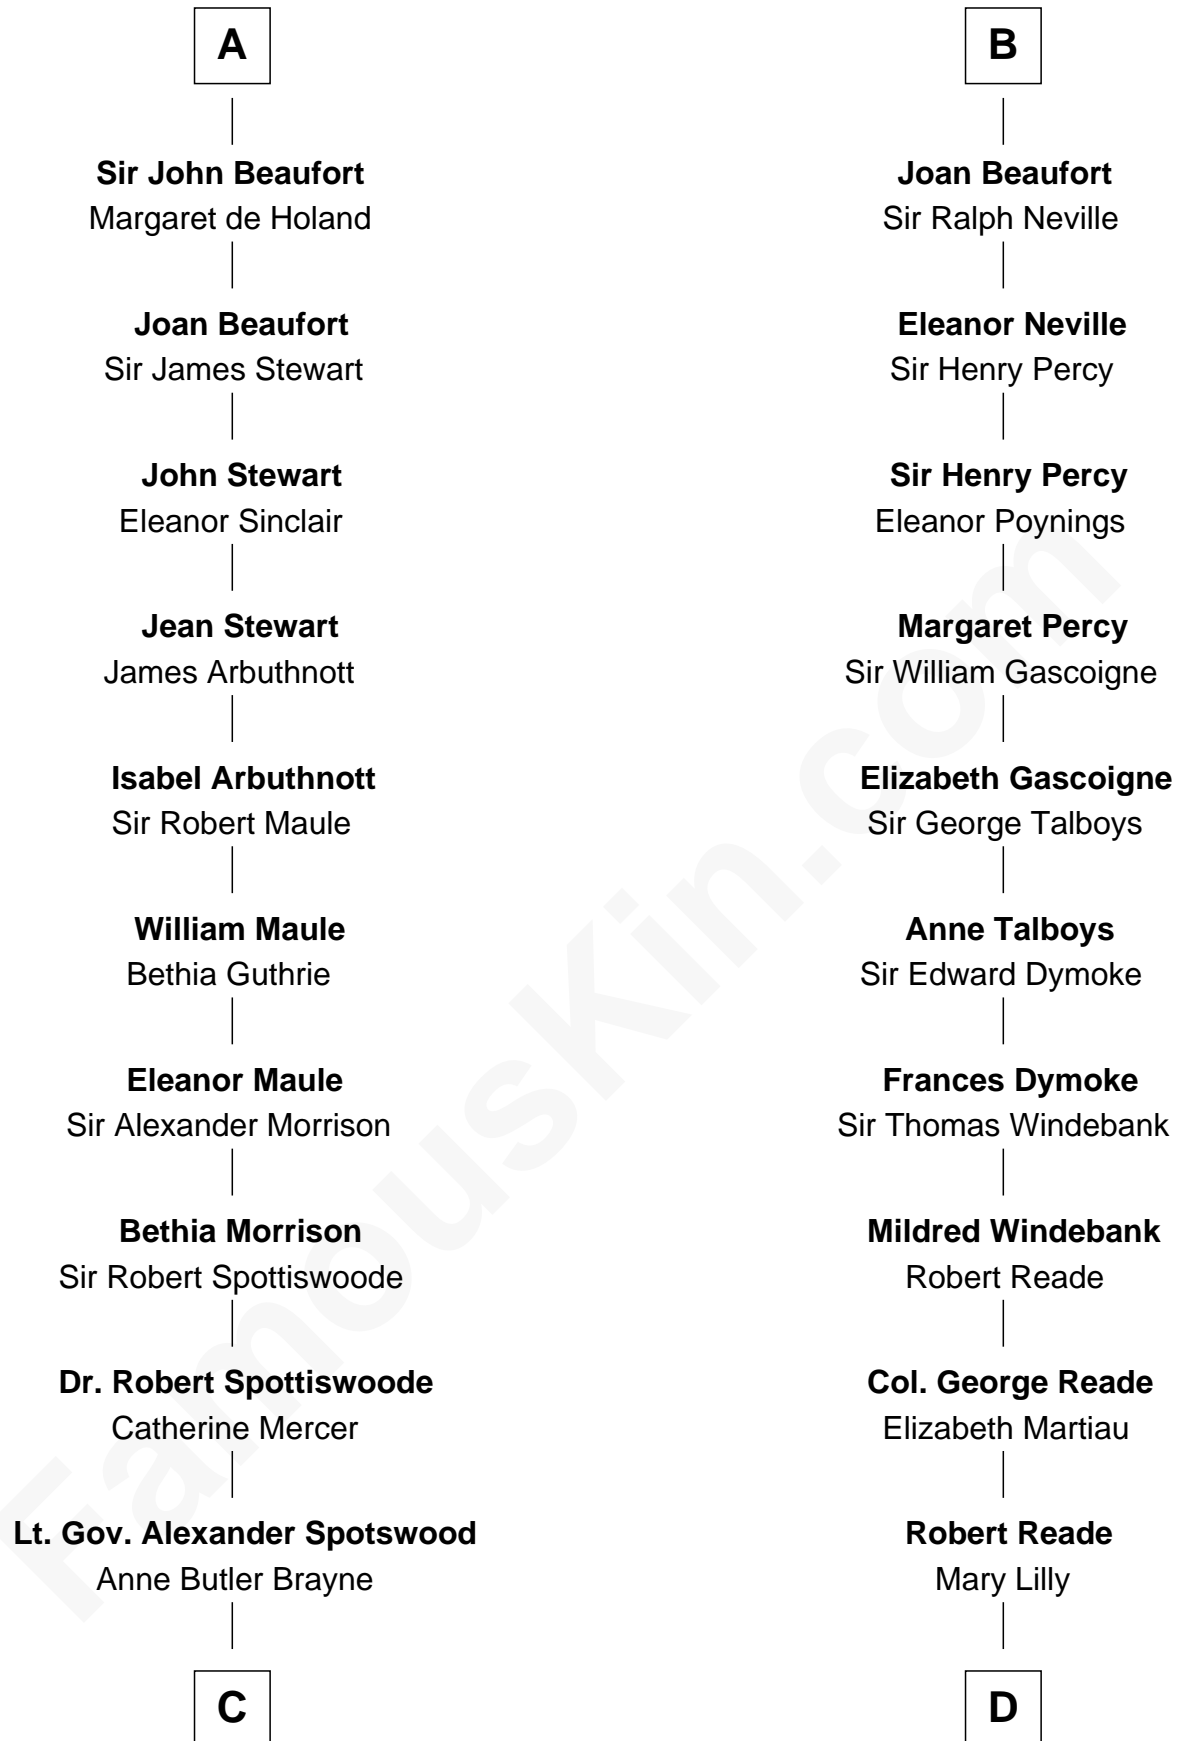

FamousKin.com

Relationship Chart of

Fitzhugh Lee

40th Governor of Virginia

19th cousin 2 times removed of

Thomas Nelson

Signer of the Declaration of Independence

Alfonso II, King of Aragon
Sancha of Castile

C

Anne Catherine Spotswood

Col. Bernard Moore

Anne Butler Moore

Charles Carter

Anne Hill Carter

Maj. Gen. Henry Lee

Sydney Smith Lee

Anna Maria Mason

Fitzhugh Lee

40th Governor of Virginia

D

Margaret Reade

Thomas Nelson

William Nelson

Elizabeth Burwell