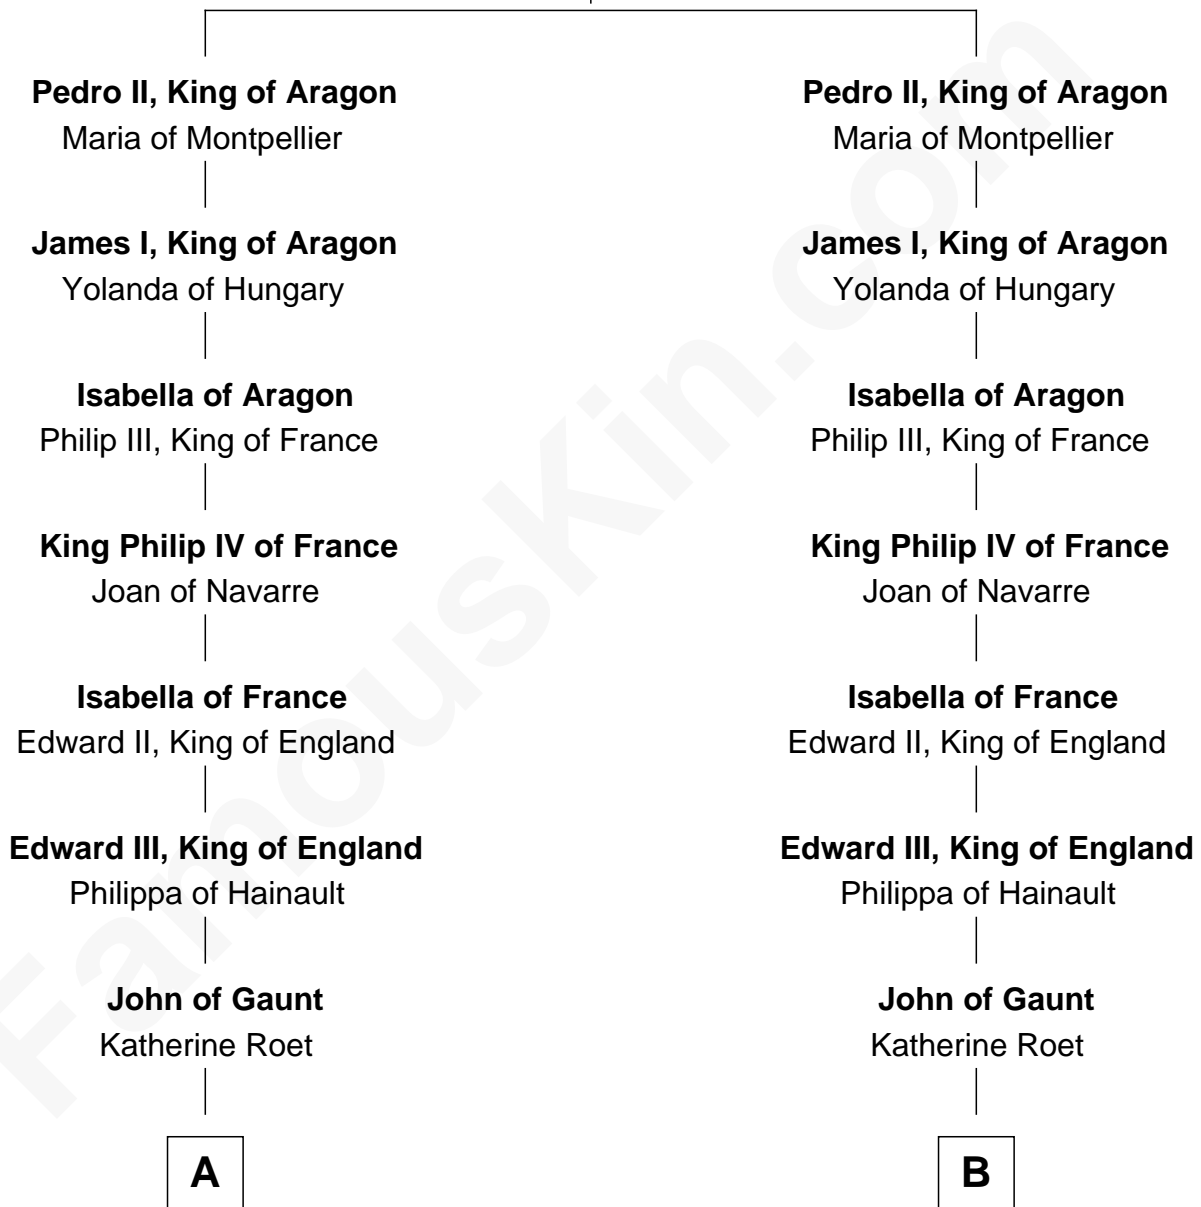

FamousKin.com

Relationship Chart of

Fitzhugh Lee

40th Governor of Virginia

19th cousin 2 times removed of

Thomas Nelson

Signer of the Declaration of Independence

Alfonso II, King of Aragon
Sancha of Castile

C

Anne Catherine Spotswood

Col. Bernard Moore

Anne Butler Moore

Charles Carter

Anne Hill Carter

Maj. Gen. Henry Lee

Sydney Smith Lee

Anna Maria Mason

Fitzhugh Lee

40th Governor of Virginia

D

Margaret Reade

Thomas Nelson

William Nelson

Elizabeth Burwell