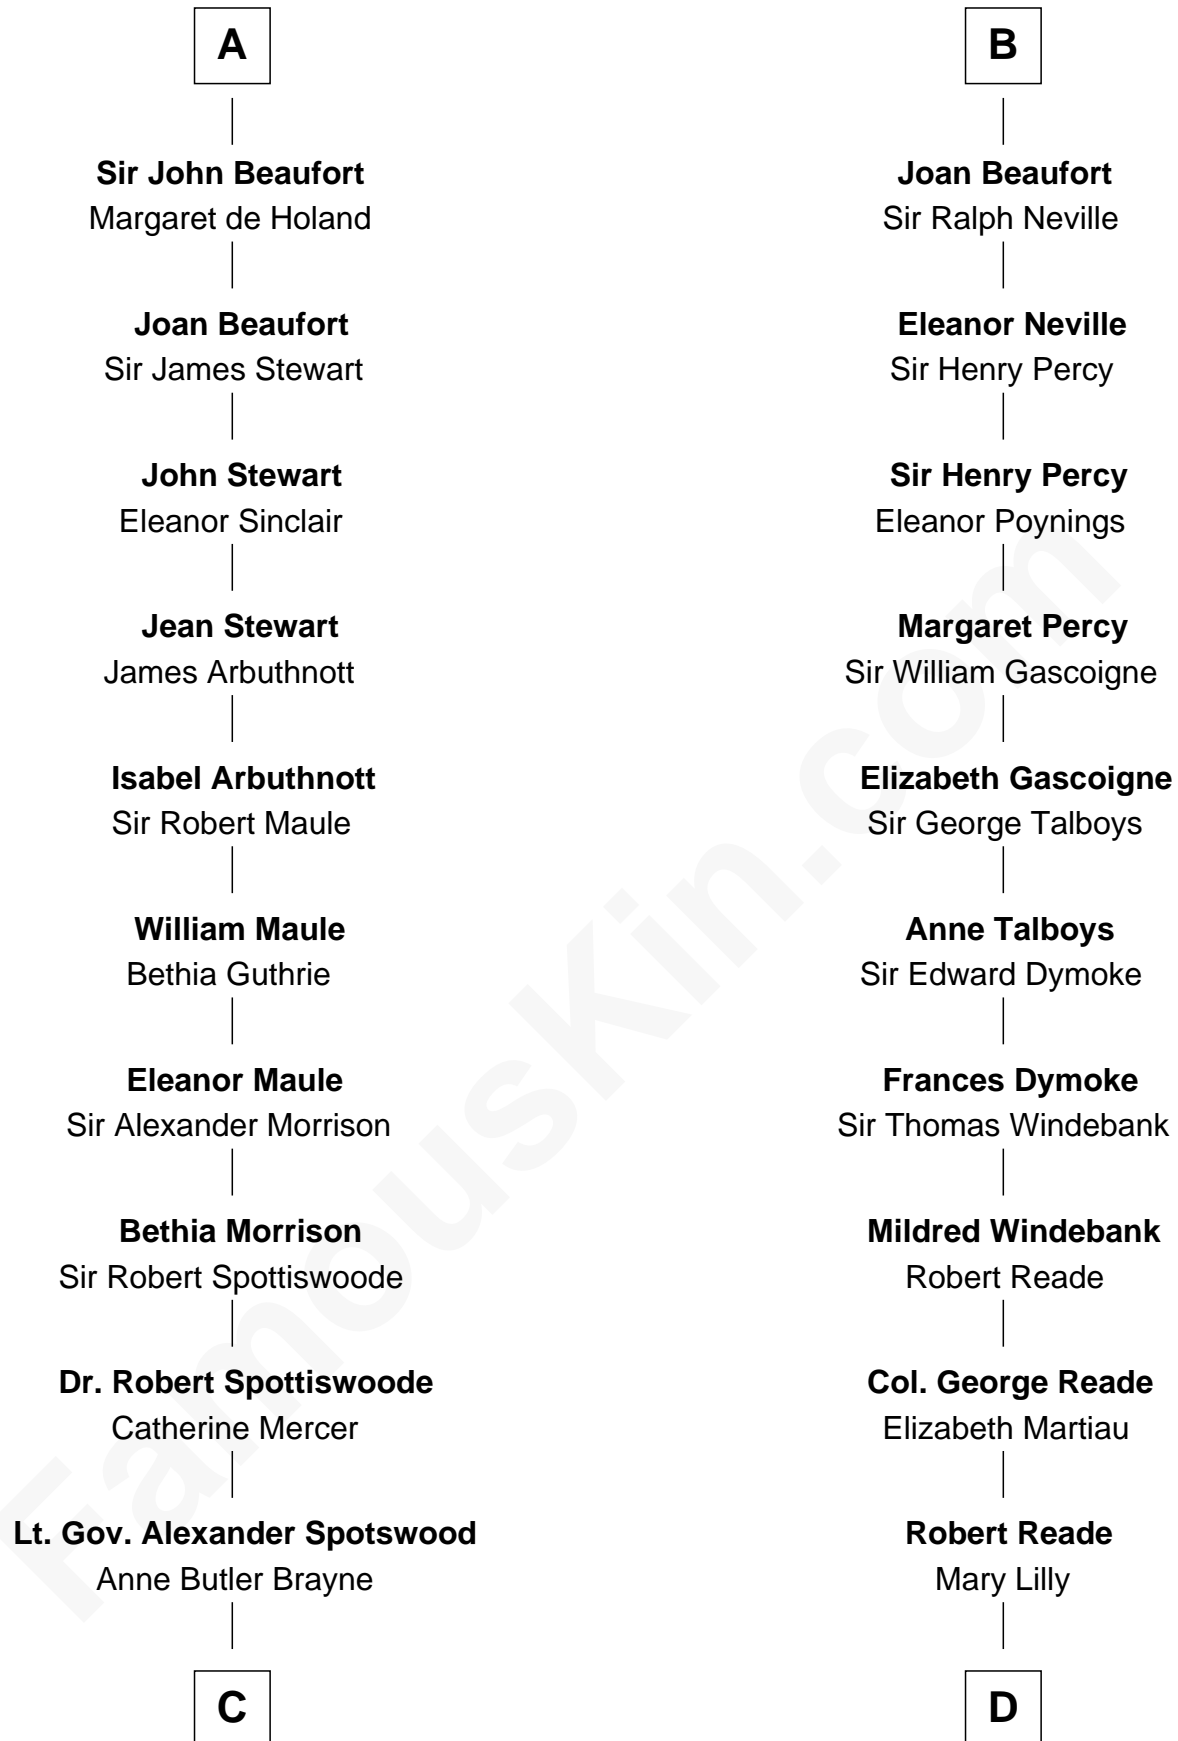

FamousKin.com

Relationship Chart of

Fitzhugh Lee

40th Governor of Virginia

19th cousin 2 times removed of

Thomas Nelson

Signer of the Declaration of Independence

William VIII de Montpellier

Eudoxia Comnenus

C

Anne Catherine Spotswood

Col. Bernard Moore

Anne Butler Moore

Charles Carter

Anne Hill Carter

Maj. Gen. Henry Lee

Sydney Smith Lee

Anna Maria Mason

Fitzhugh Lee

40th Governor of Virginia

D

Margaret Reade

Thomas Nelson

William Nelson