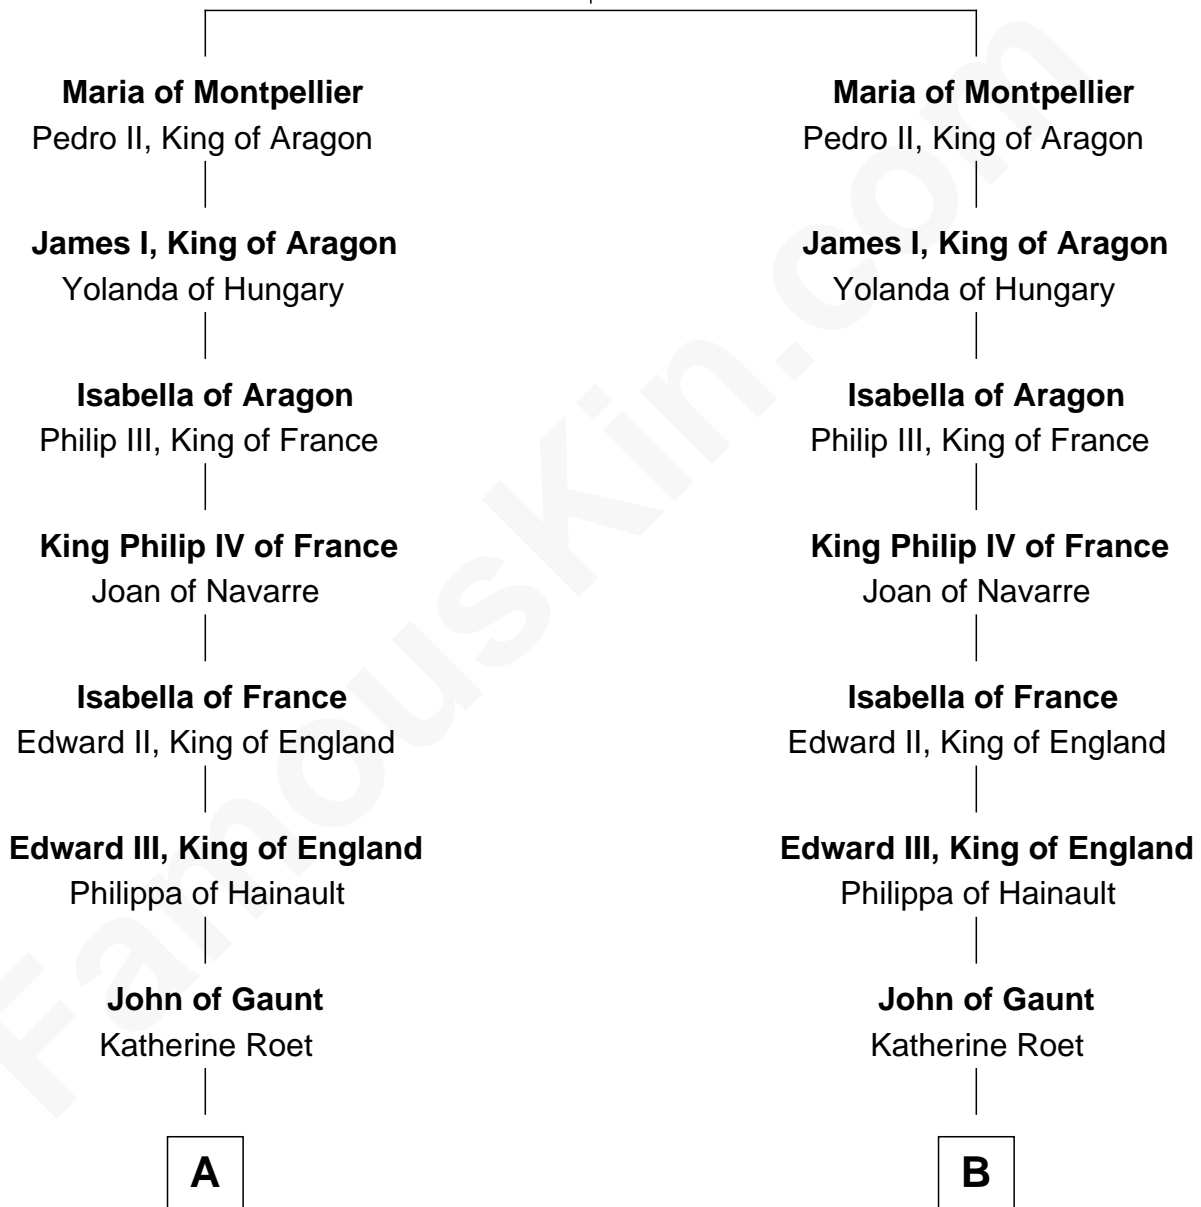

FamousKin.com

Relationship Chart of

Fitzhugh Lee

40th Governor of Virginia

19th cousin 2 times removed of

Thomas Nelson

Signer of the Declaration of Independence

William VIII de Montpellier

Eudoxia Comnenus

C

Anne Catherine Spotswood

Col. Bernard Moore

Anne Butler Moore

Charles Carter

Anne Hill Carter

Maj. Gen. Henry Lee