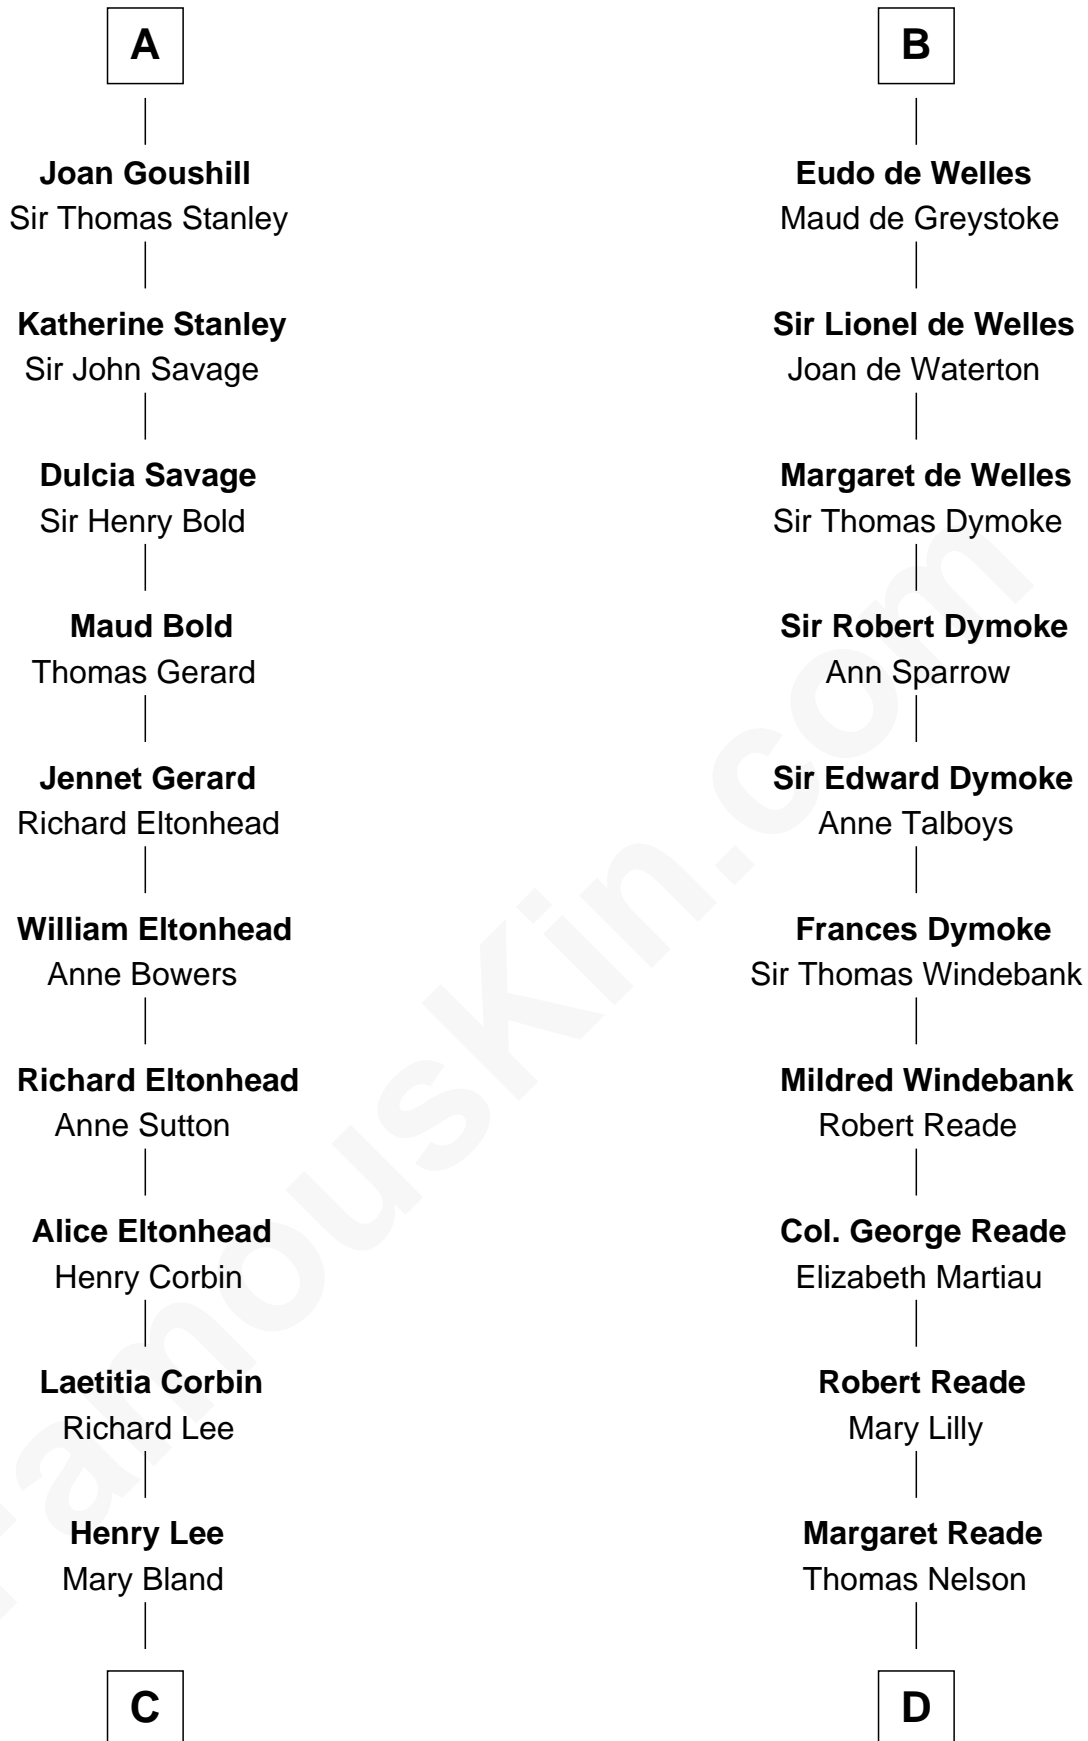

FamousKin.com

Relationship Chart of

Fitzhugh Lee

40th Governor of Virginia

18th cousin 2 times removed of

Thomas Nelson

Signer of the Declaration of Independence

Alfonso VIII of Castile

Eleanor of England

Blanche of Castile
Louis VIII, King of France

Robert I, Count of Artois
Matilda of Brabant

Blanche of Artois
Edmund Plantagenet

Henry Plantagenet
Maud de Chaworth

Eleanor Plantagenet
Richard Fitzalan

Sir Richard Fitzalan
Elizabeth de Bohun

Elizabeth Fitzalan
Sir Robert Goushill

A

Blanche of Castile
Louis VIII, King of France

Robert I, Count of Artois
Matilda of Brabant

Blanche of Artois
Edmund Plantagenet

Henry Plantagenet
Maud de Chaworth

Joan of Lancaster
John de Mowbray

John de Mowbray
Elizabeth de Segrave

Eleanor de Mowbray
John de Welles

B

C

Col. Henry Lee

Lucy Grymes