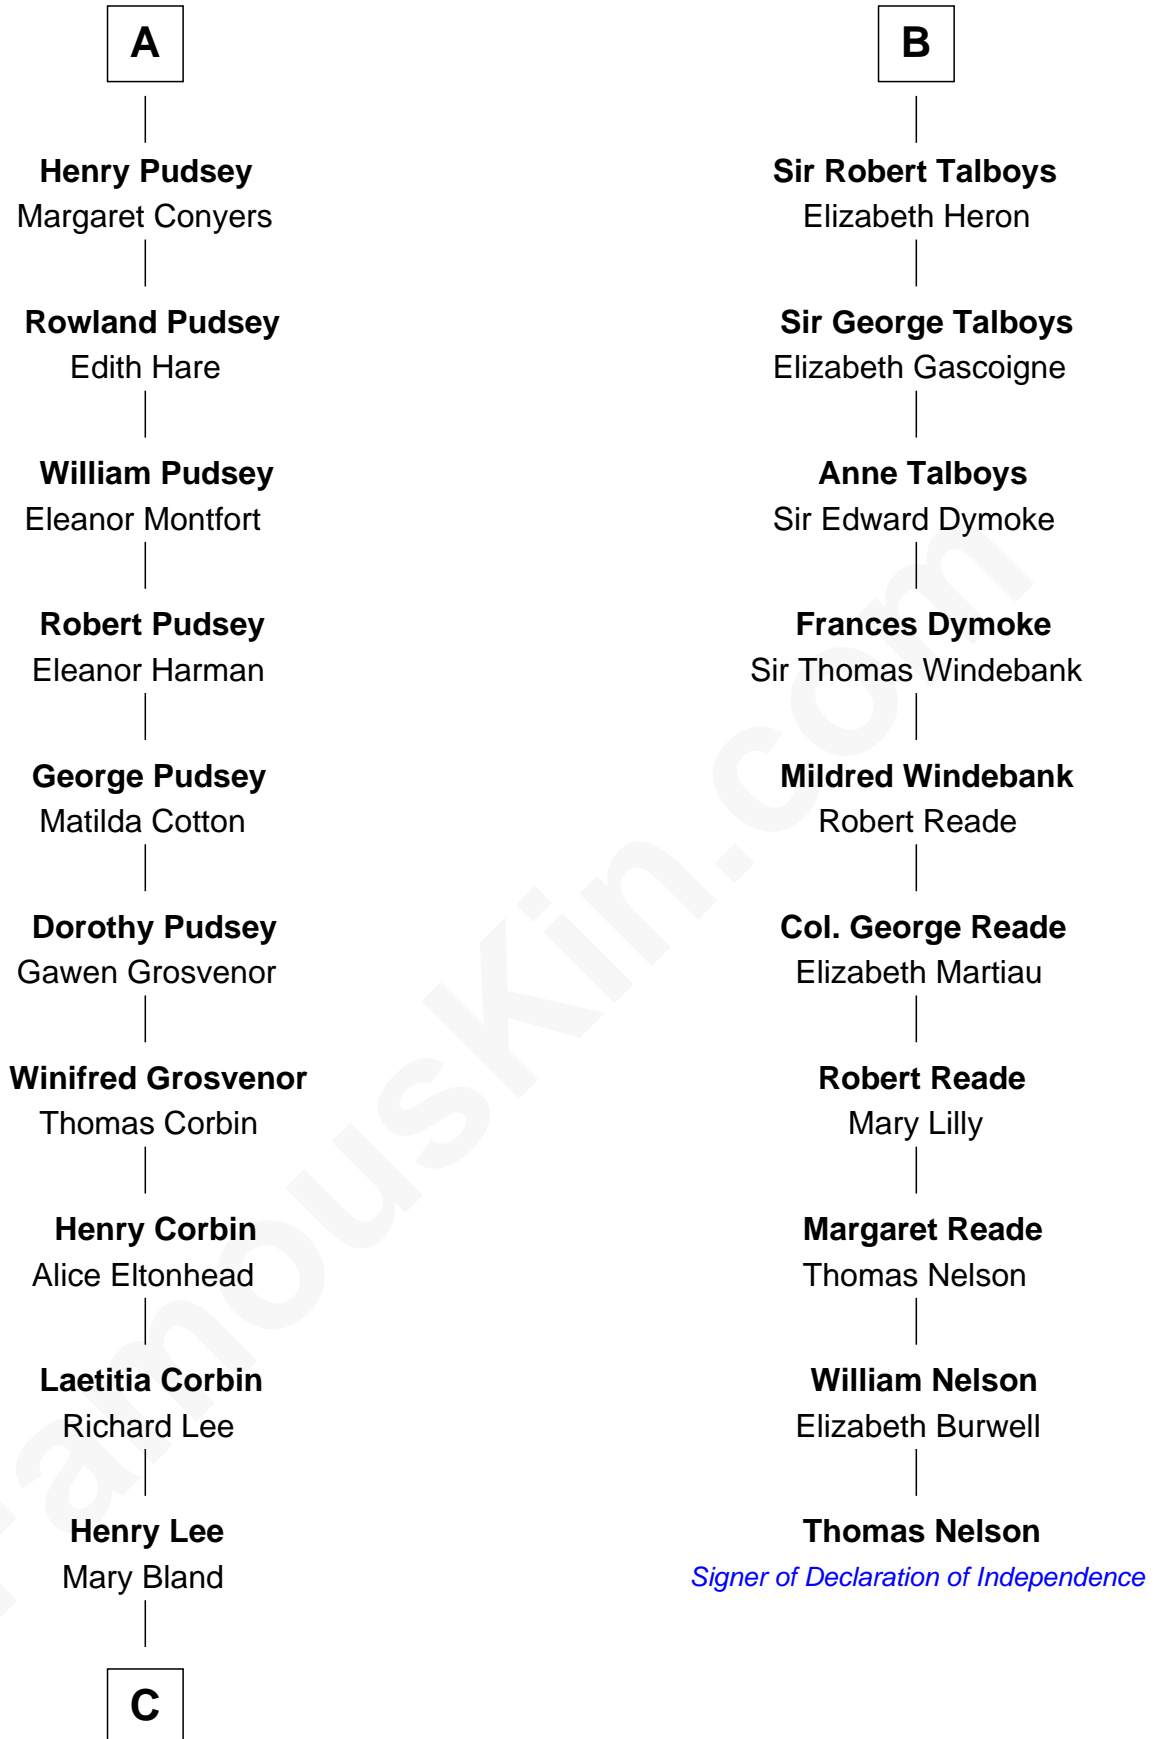

FamousKin.com

Relationship Chart of

Fitzhugh Lee

40th Governor of Virginia

16th cousin 4 times removed of

Thomas Nelson

Signer of the Declaration of Independence

C

Col. Henry Lee

Lucy Grymes

Maj. Gen. Henry Lee

Anne Hill Carter

Sydney Smith Lee

Anna Maria Mason

Fitzhugh Lee

40th Governor of Virginia