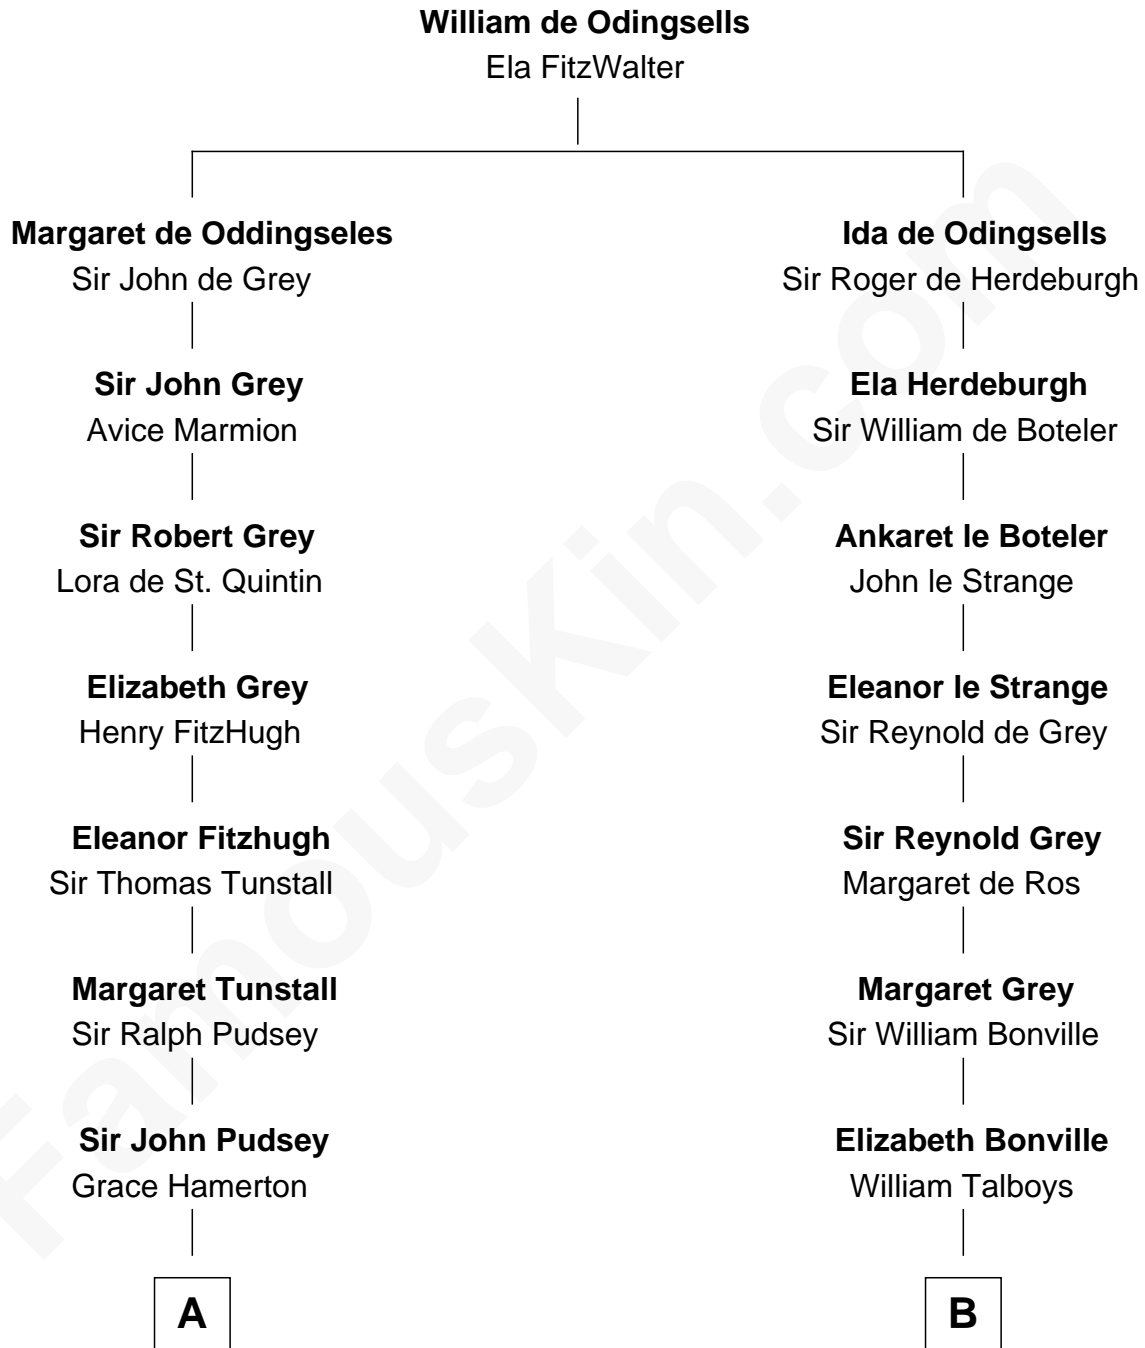

FamousKin.com

Relationship Chart of

Fitzhugh Lee

40th Governor of Virginia

16th cousin 4 times removed of

Thomas Nelson

Signer of the Declaration of Independence

C

Col. Henry Lee

Lucy Grymes

Maj. Gen. Henry Lee

Anne Hill Carter

Sydney Smith Lee

Anna Maria Mason

Fitzhugh Lee

40th Governor of Virginia