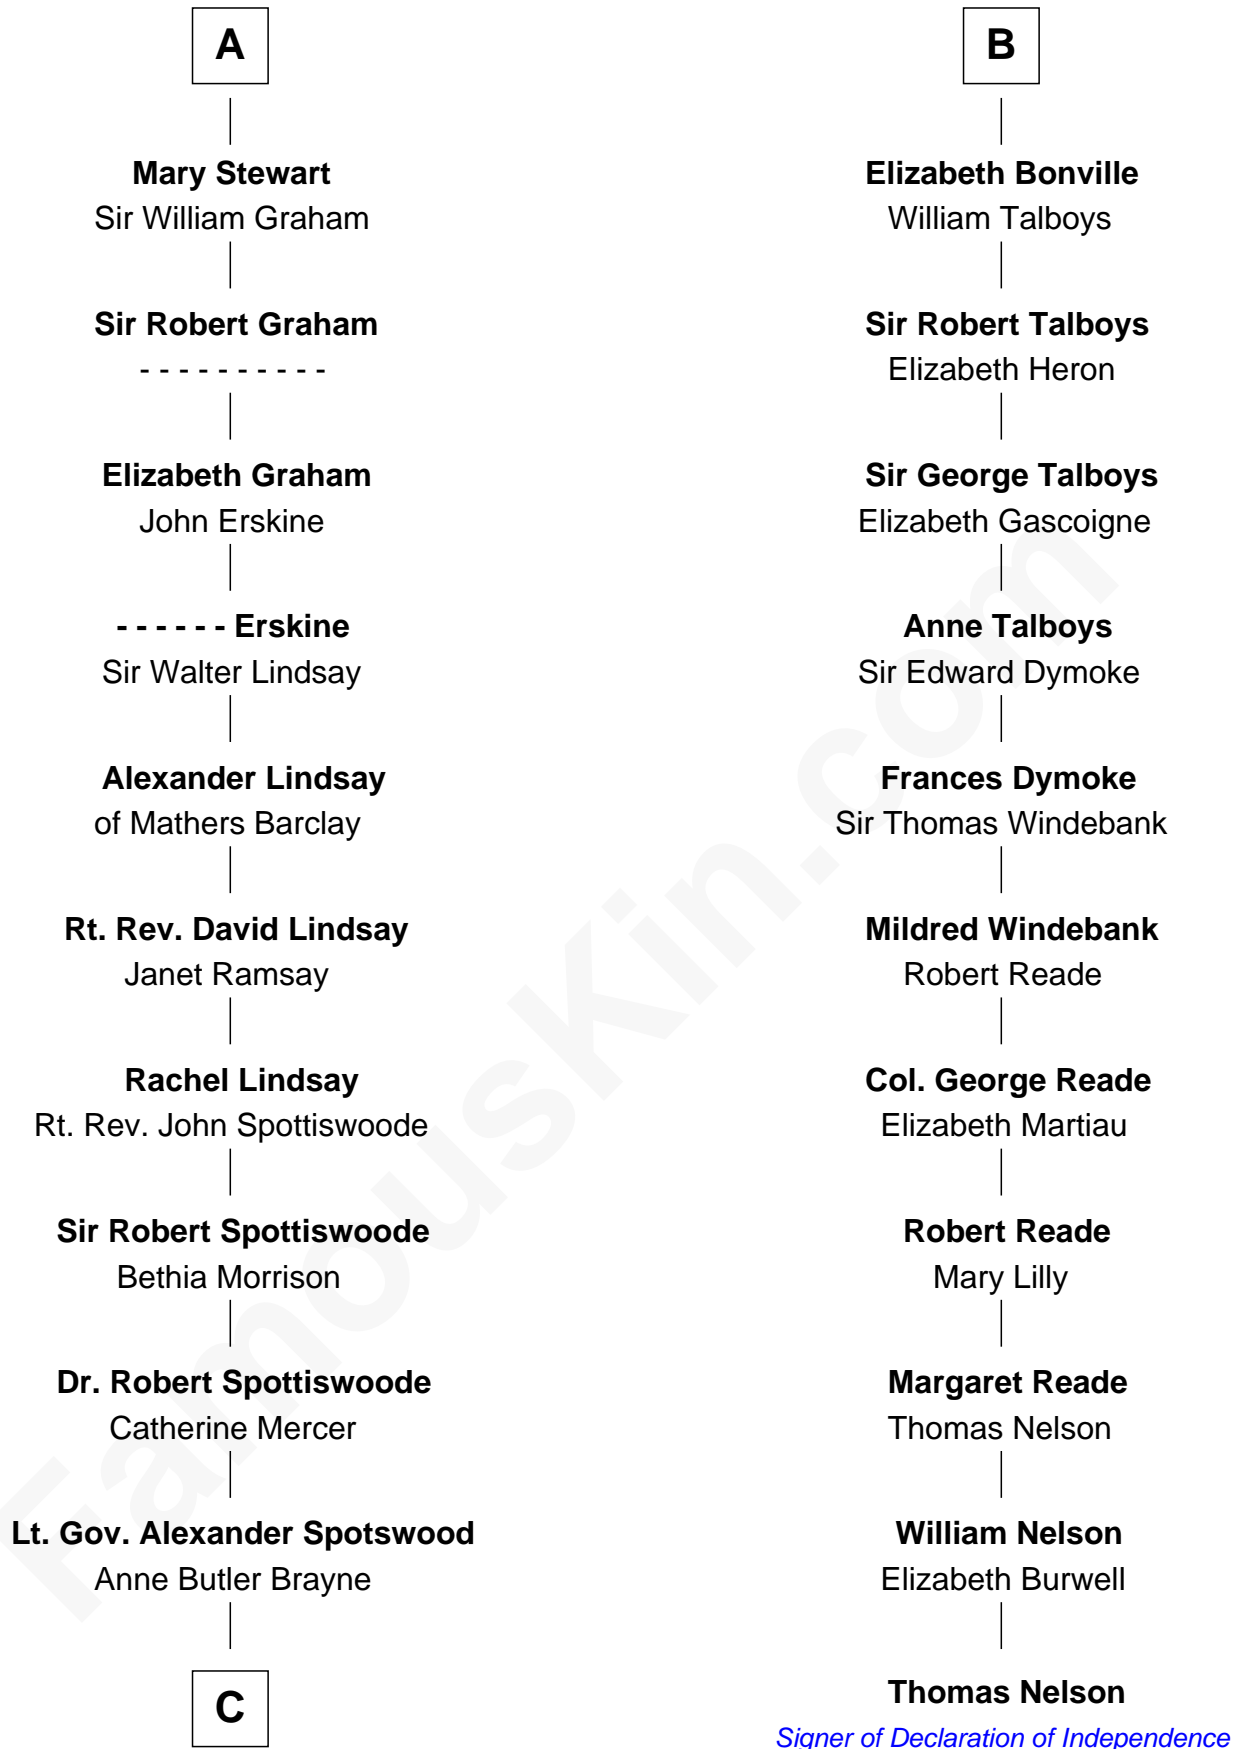

FamousKin.com

Relationship Chart of

Fitzhugh Lee

40th Governor of Virginia

17th cousin 4 times removed of

Thomas Nelson

Signer of the Declaration of Independence

David of Huntingdon

Maud of Chester

C

—
Anne Catherine Spotswood

Col. Bernard Moore

—
Anne Butler Moore

Charles Carter

—
Anne Hill Carter

Maj. Gen. Henry Lee

—
Sydney Smith Lee

Anna Maria Mason

—
Fitzhugh Lee

40th Governor of Virginia