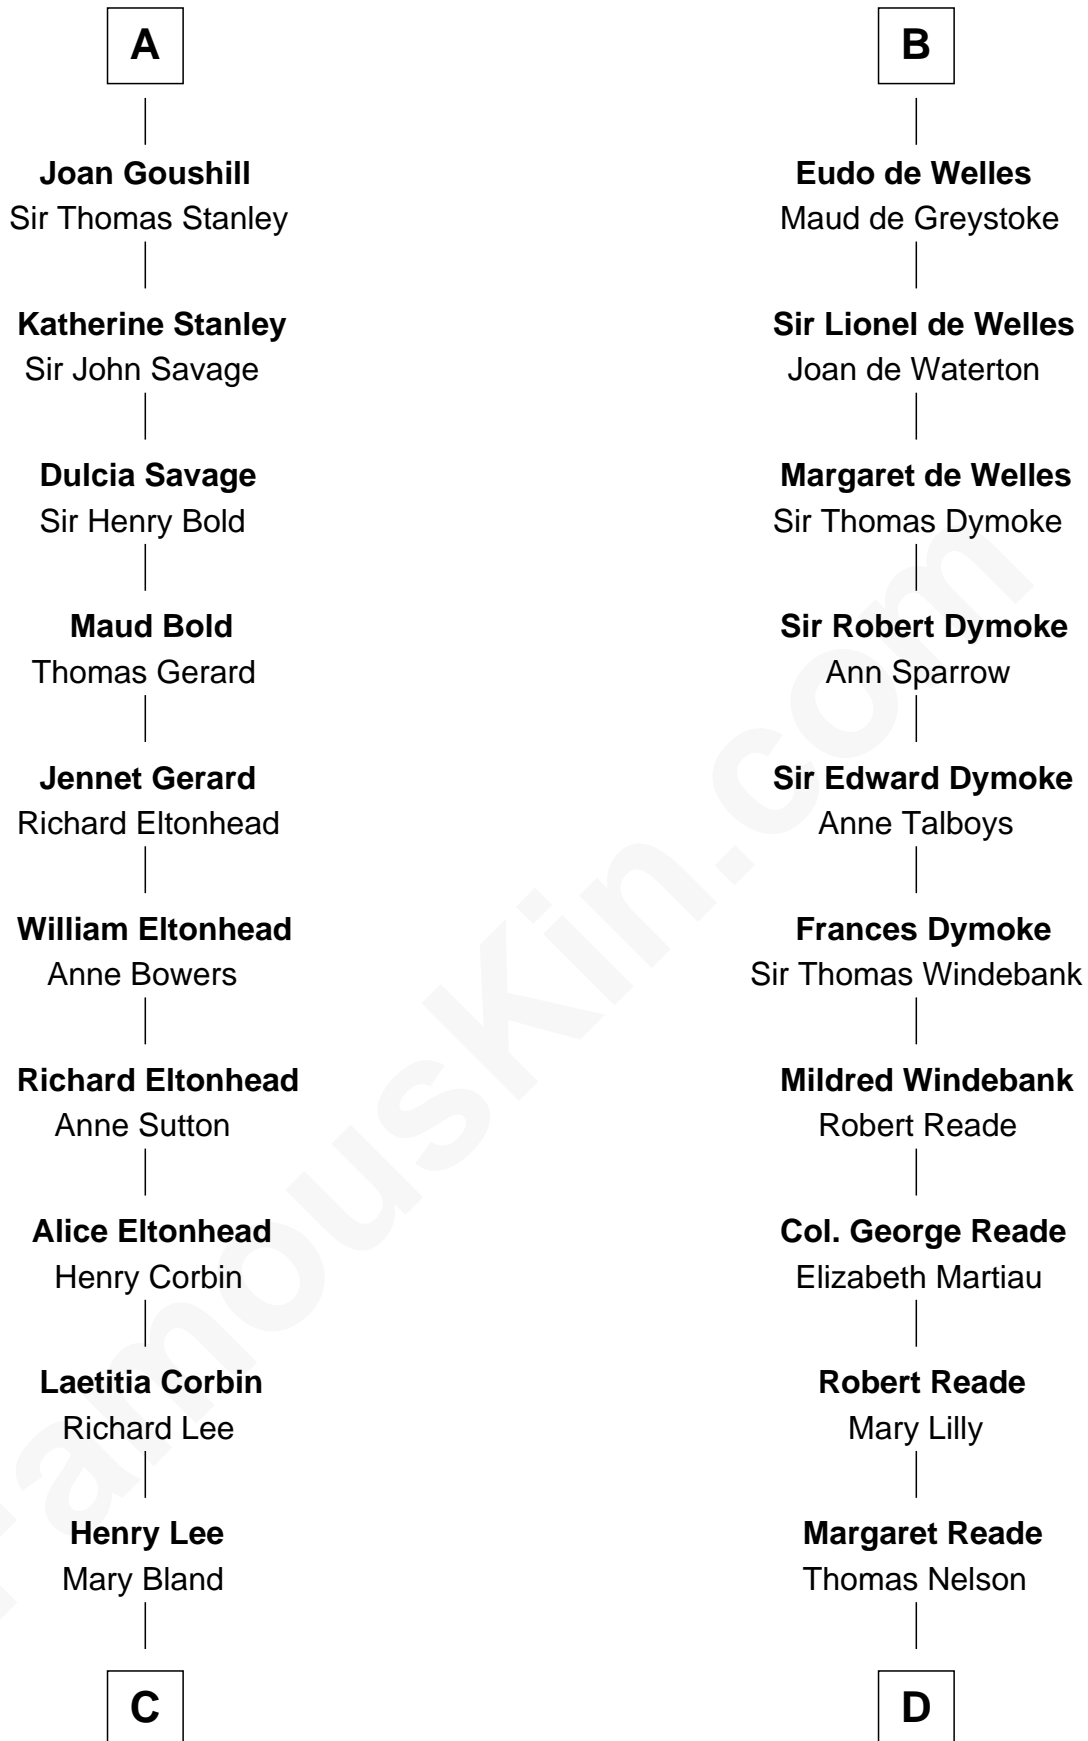

FamousKin.com

Relationship Chart of

Fitzhugh Lee

40th Governor of Virginia

18th cousin 2 times removed of

Thomas Nelson

Signer of the Declaration of Independence

Philip II Auguste, King of France

Joan of Lancaster

John de Mowbray

John de Mowbray

Elizabeth de Segrave

Eleanor de Mowbray

John de Welles

B

C