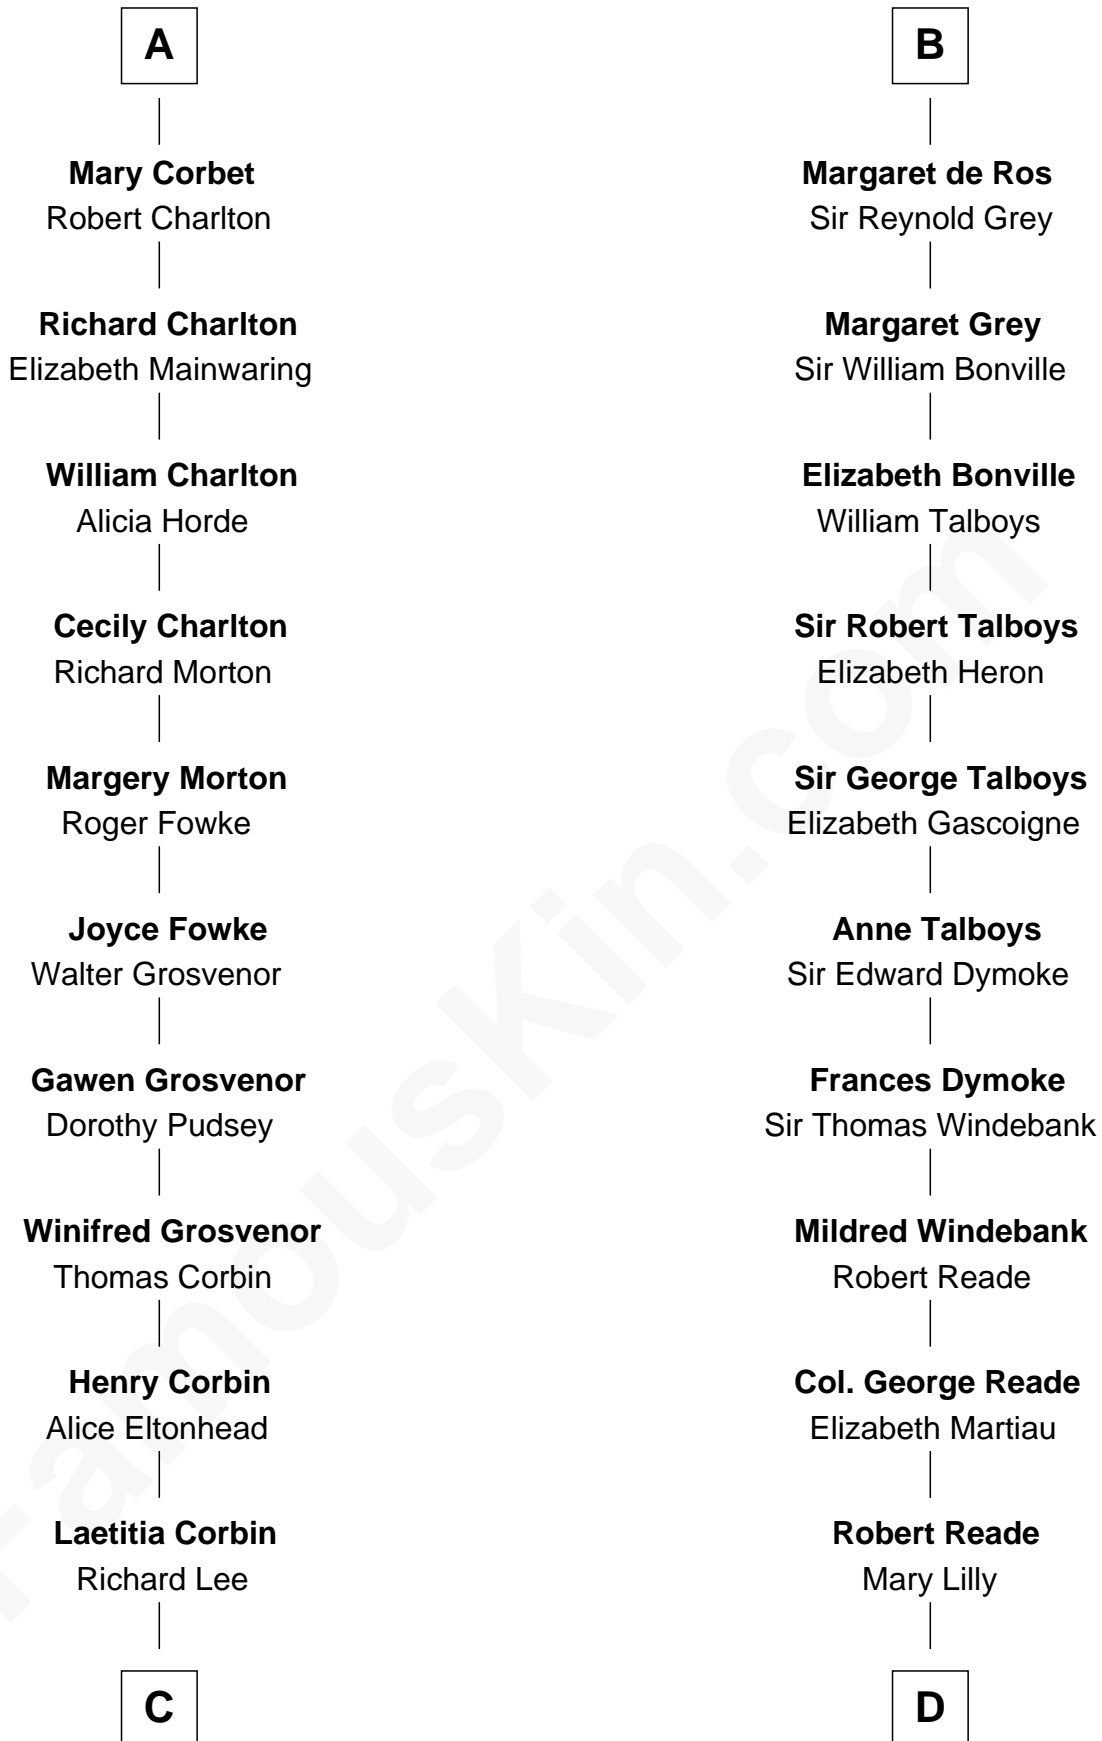

FamousKin.com

Relationship Chart of

Fitzhugh Lee

40th Governor of Virginia

19th cousin 2 times removed of

Thomas Nelson

Signer of the Declaration of Independence

William d'Aubenev
Maud de St. Hilary

C

Henry Lee
Mary Bland

Col. Henry Lee
Lucy Grymes

Maj. Gen. Henry Lee
Anne Hill Carter

Sydney Smith Lee
Anna Maria Mason

Fitzhugh Lee
40th Governor of Virginia

D

Margaret Reade
Thomas Nelson