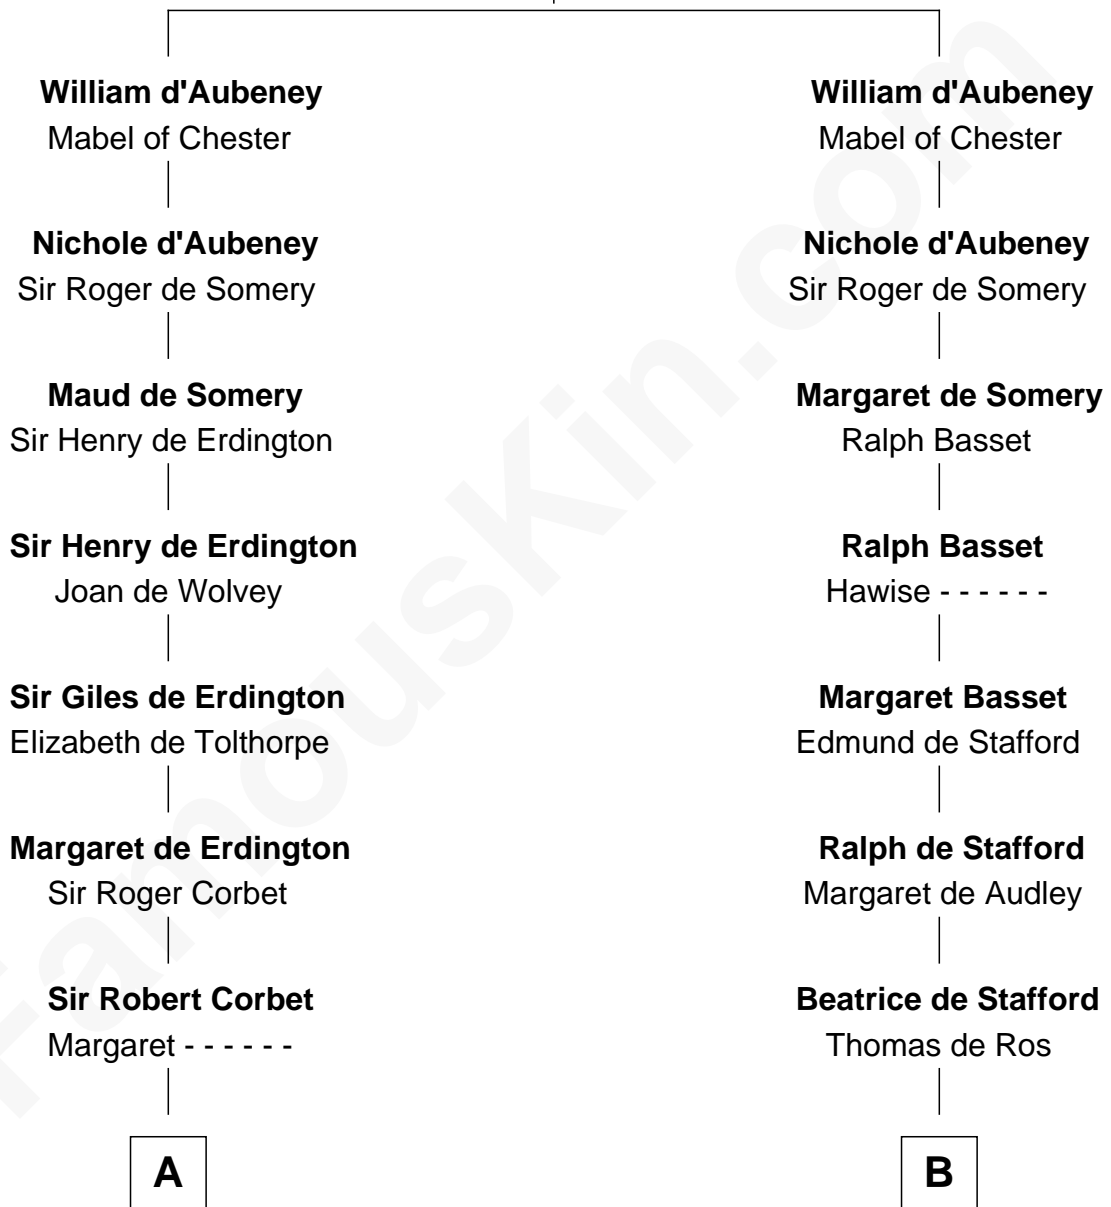

FamousKin.com

Relationship Chart of

Fitzhugh Lee

40th Governor of Virginia

19th cousin 2 times removed of

Thomas Nelson

Signer of the Declaration of Independence

William d'Aubenev
Maud de St. Hilary

C

Henry Lee
Mary Bland

Col. Henry Lee
Lucy Grymes

Maj. Gen. Henry Lee
Anne Hill Carter

Sydney Smith Lee
Anna Maria Mason

Fitzhugh Lee
40th Governor of Virginia

D

Margaret Reade
Thomas Nelson