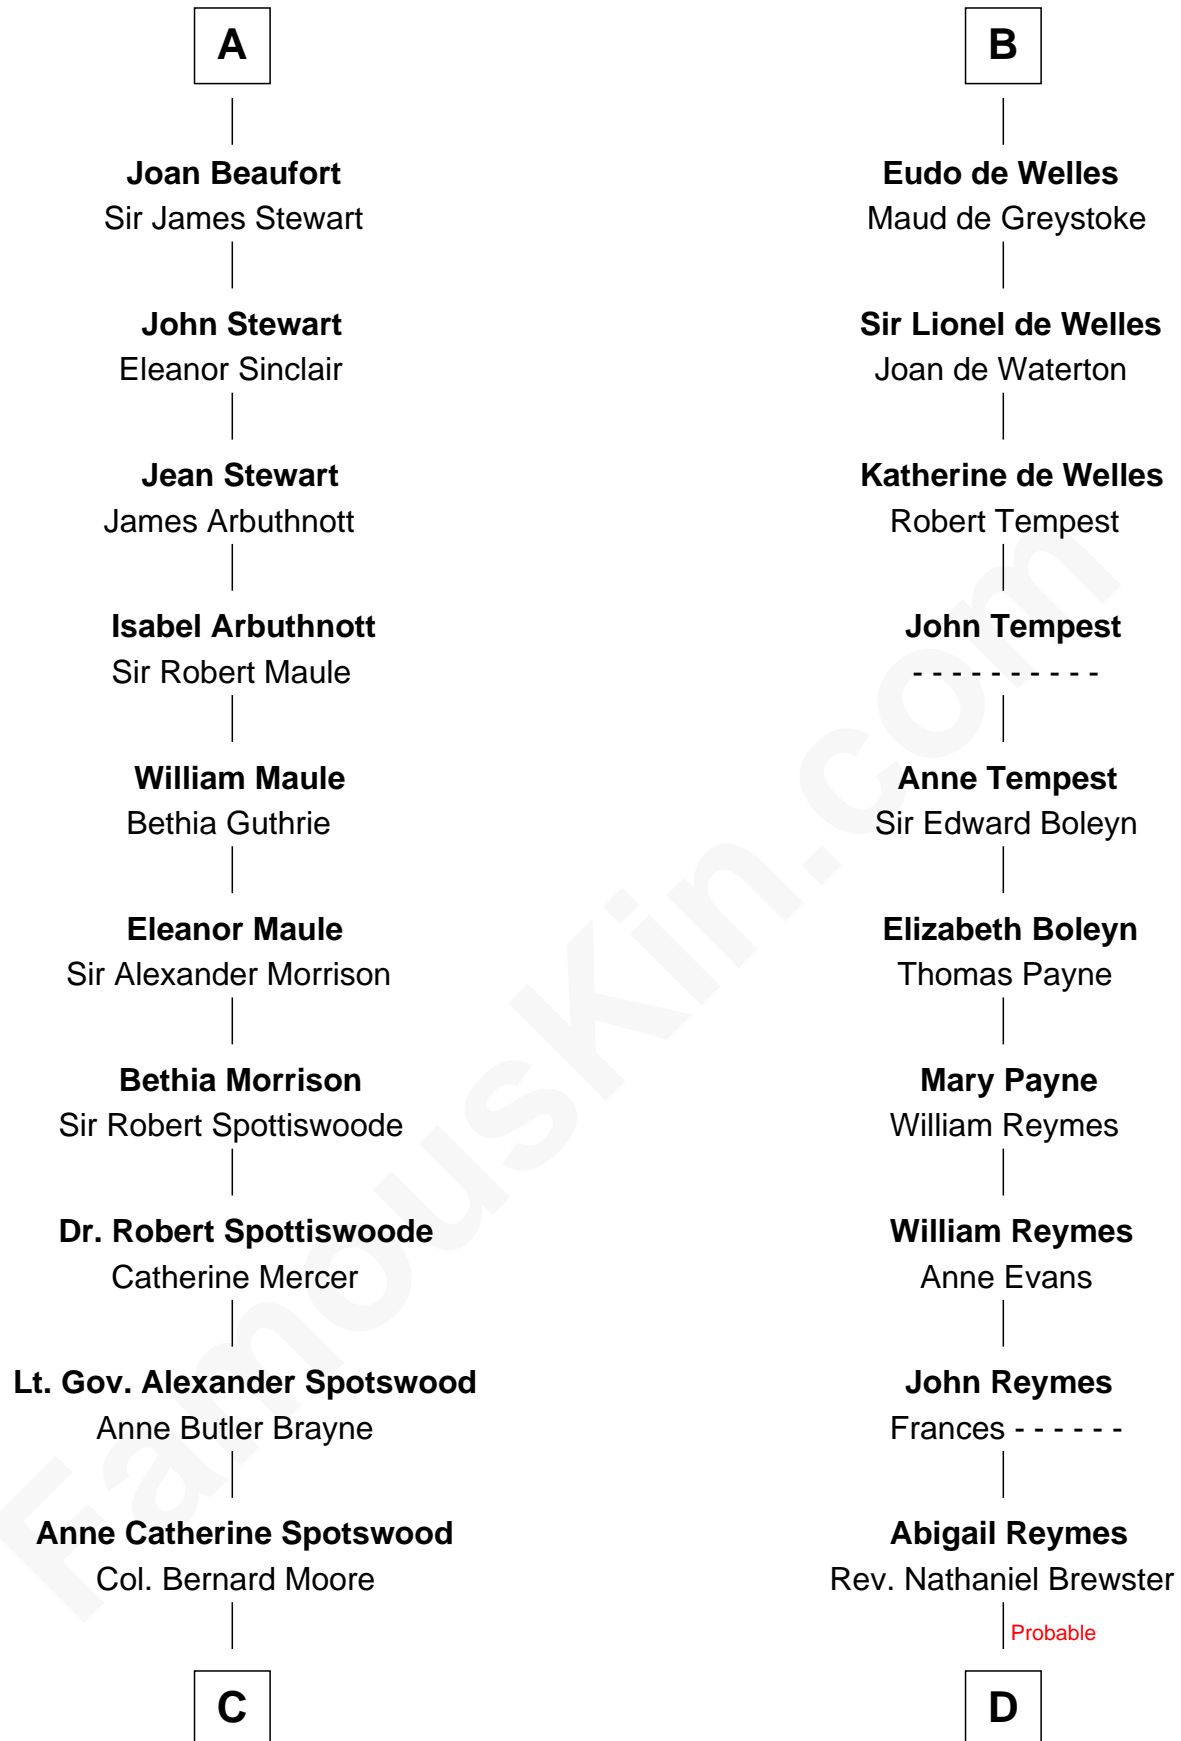

FamousKin.com Relationship Chart of

Fitzhugh Lee

40th Governor of Virginia

20th cousin of

William Floyd

Signer of the Declaration of Independence

Hugh IV, Duke of Burgundy

Yolanda of Dreux

Adelaide of Burgundy
Henry III, Duke of Brabant

Maria of Brabant
Philip III, King of France

Margaret of France
Edward I, King of England

Edmund of Woodstock
Margaret Wake

Joan Plantagenet
Thomas Holand

Sir Thomas de Holand
Alice Fitzalan

Margaret de Holand
Sir John Beaufort

A

Adelaide of Burgundy
Henry III, Duke of Brabant

Maria of Brabant
Philip III, King of France

Margaret of France
Edward I, King of England

Thomas of Brotherton
Alice de Hales

Margaret Plantagenet
John de Segrave

Elizabeth de Segrave
John de Mowbray

Eleanor de Mowbray
John de Welles

B

C

Anne Butler Moore

Charles Carter

Anne Hill Carter