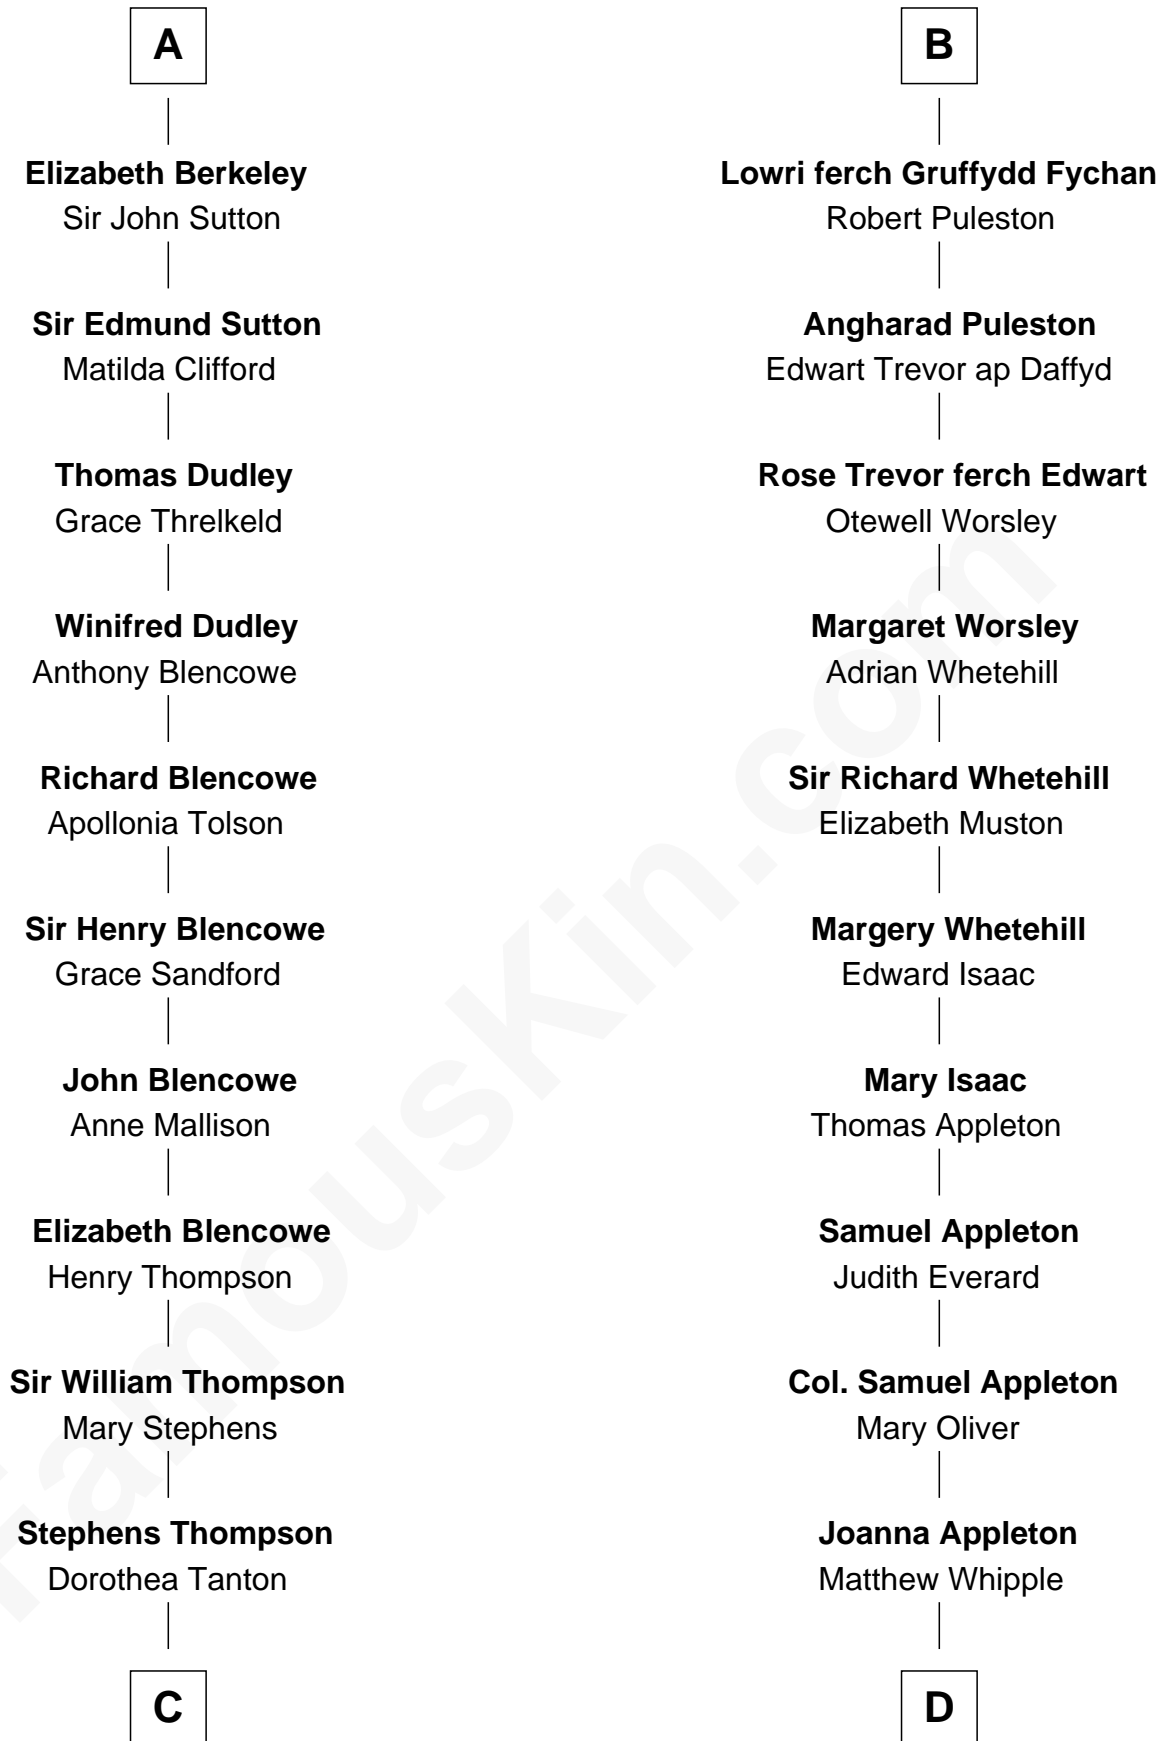

FamousKin.com

Relationship Chart of

Fitzhugh Lee

40th Governor of Virginia

18th cousin 3 times removed of

General William Whipple

Signer of the Declaration of Independence

Simon III de Montfort

Maud - - - - -

C

Ann Thompson

George Mason

George Mason

Anne Eilbeck

Gen. John Mason

Anne Maria Murray

Anna Maria Mason

Sydney Smith Lee

Fitzhugh Lee

40th Governor of Virginia

D

William Whipple

Mary Cutts

General William Whipple