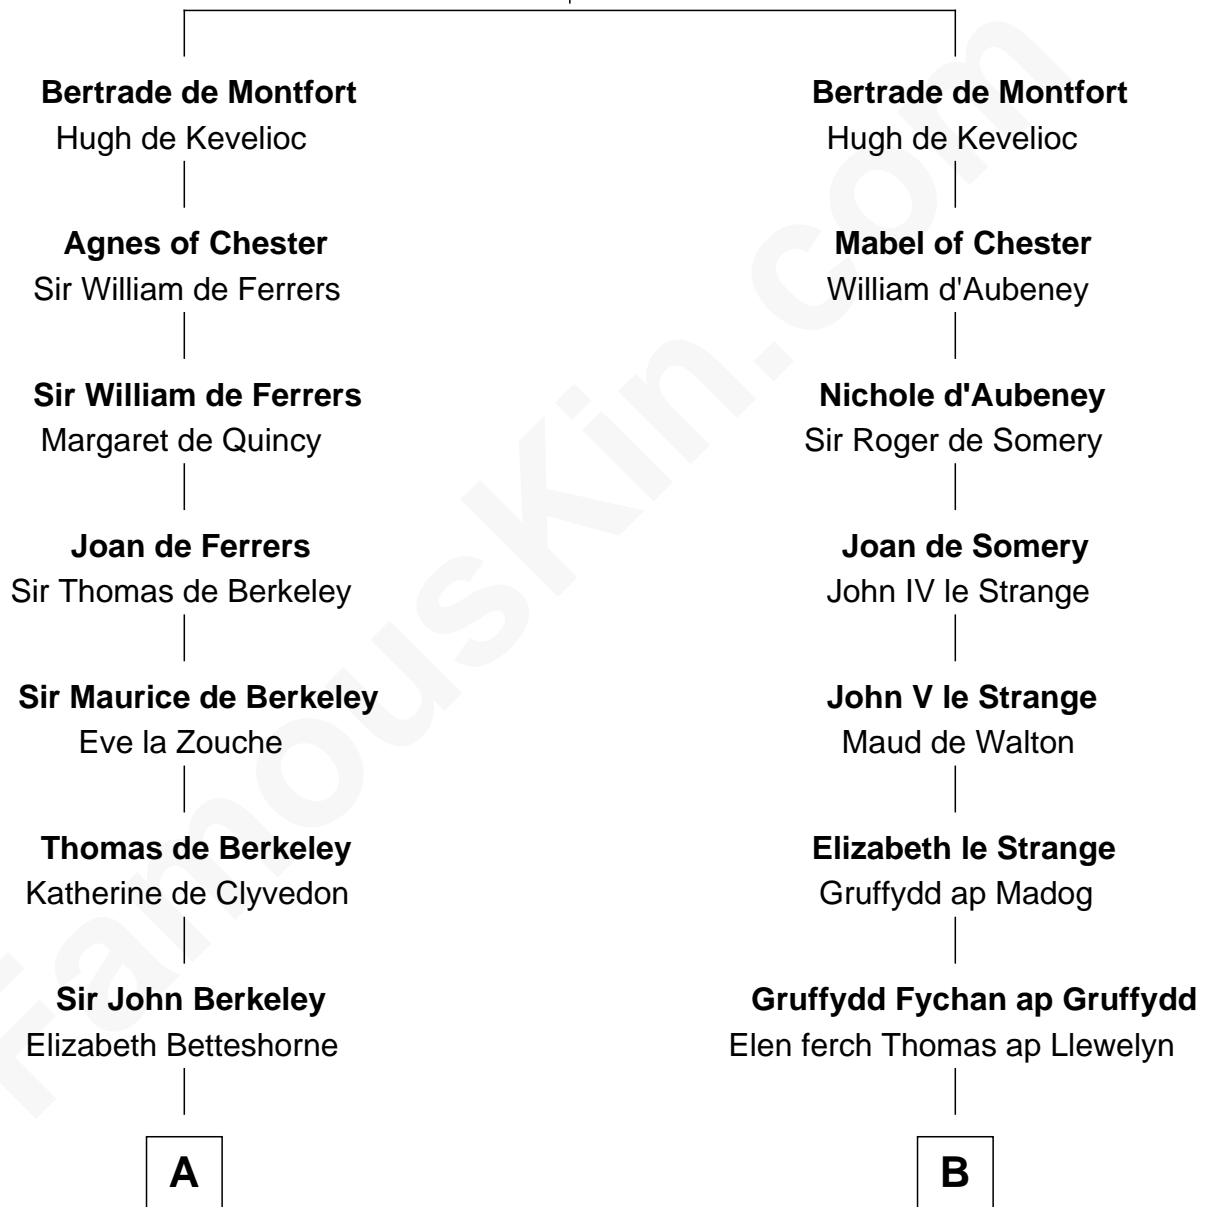

Simon III de Montfort

Maud - - - - -