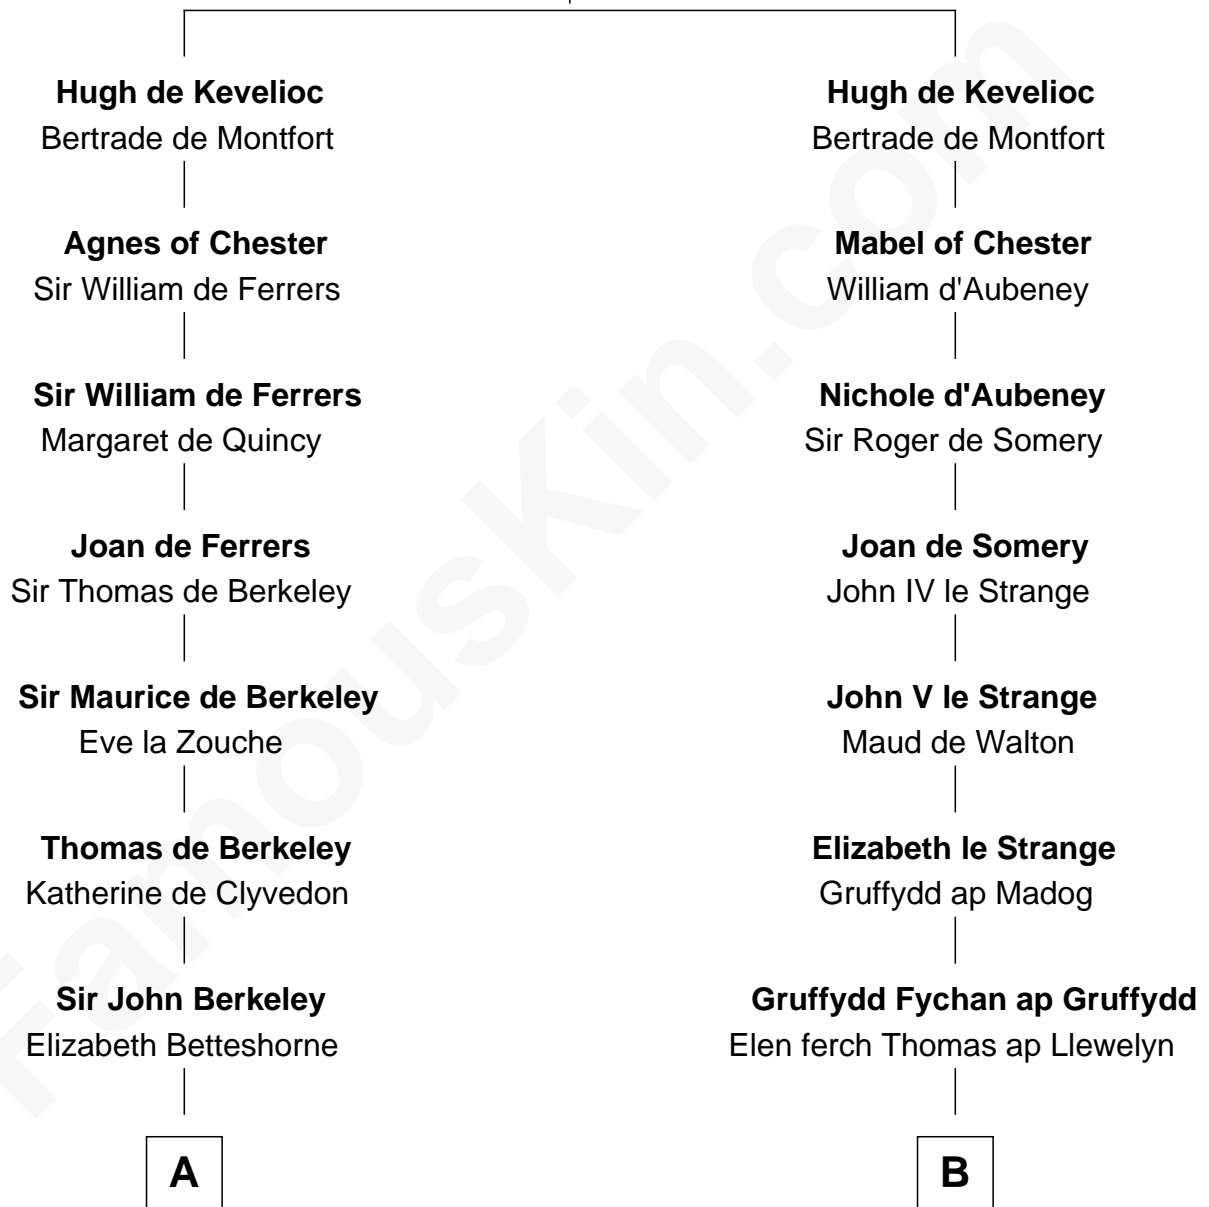

## Relationship Chart of

### Fitzhugh Lee

40th Governor of Virginia

18th cousin 3 times removed of

**General William Whipple**

Signer of the Declaration of Independence

**Sir Ranulf de Gernons**

Maud of Gloucester

**C**

**Ann Thompson**

George Mason

**George Mason**

Anne Eilbeck

**Gen. John Mason**

Anne Maria Murray

**Anna Maria Mason**

Sydney Smith Lee