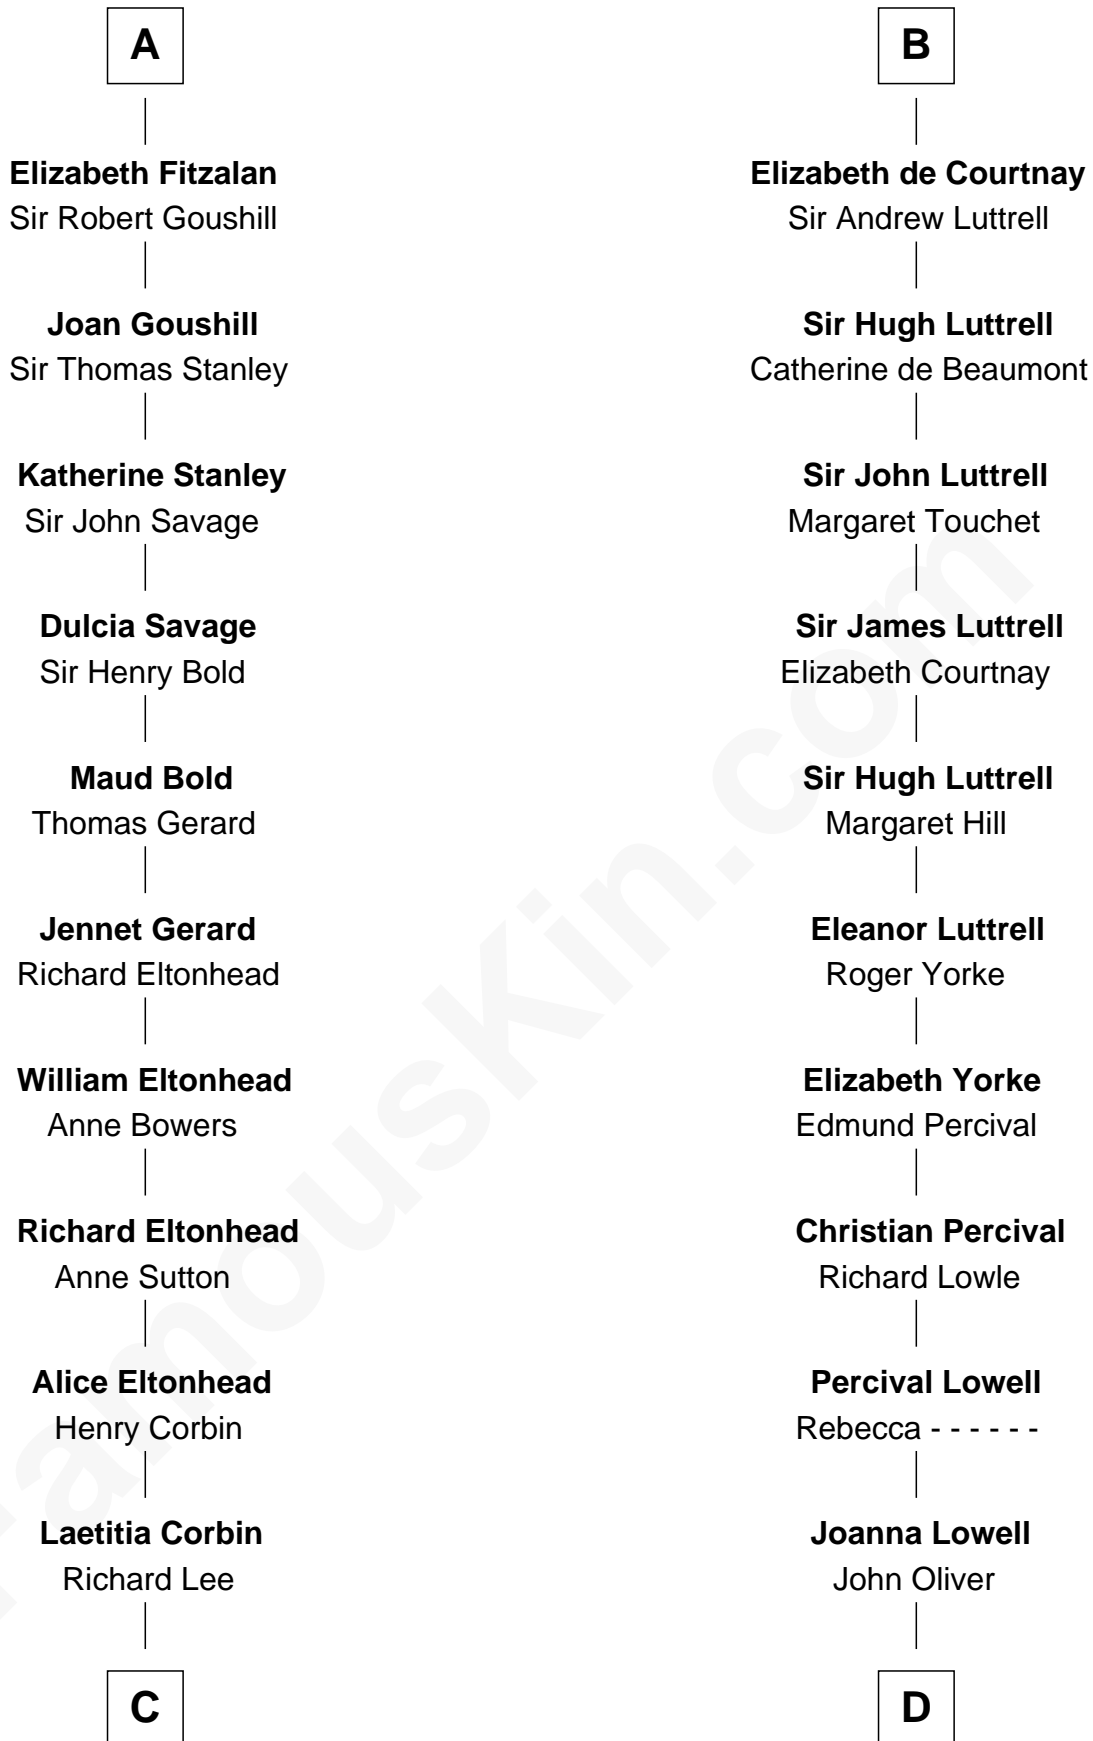

FamousKin.com

Relationship Chart of

Fitzhugh Lee

40th Governor of Virginia

20th cousin 1 time removed of

General William Whipple

Signer of the Declaration of Independence

Piers de Lutegareshale

Maud de Mandeville

C

Henry Lee
Mary Bland

Col. Henry Lee
Lucy Grymes

Maj. Gen. Henry Lee
Anne Hill Carter

Sydney Smith Lee
Anna Maria Mason

Fitzhugh Lee
40th Governor of Virginia

D

Mary Oliver
Col. Samuel Appleton

Joanna Appleton
Matthew Whipple

William Whipple
Mary Cutts

General William Whipple
Signer of Declaration of Independence