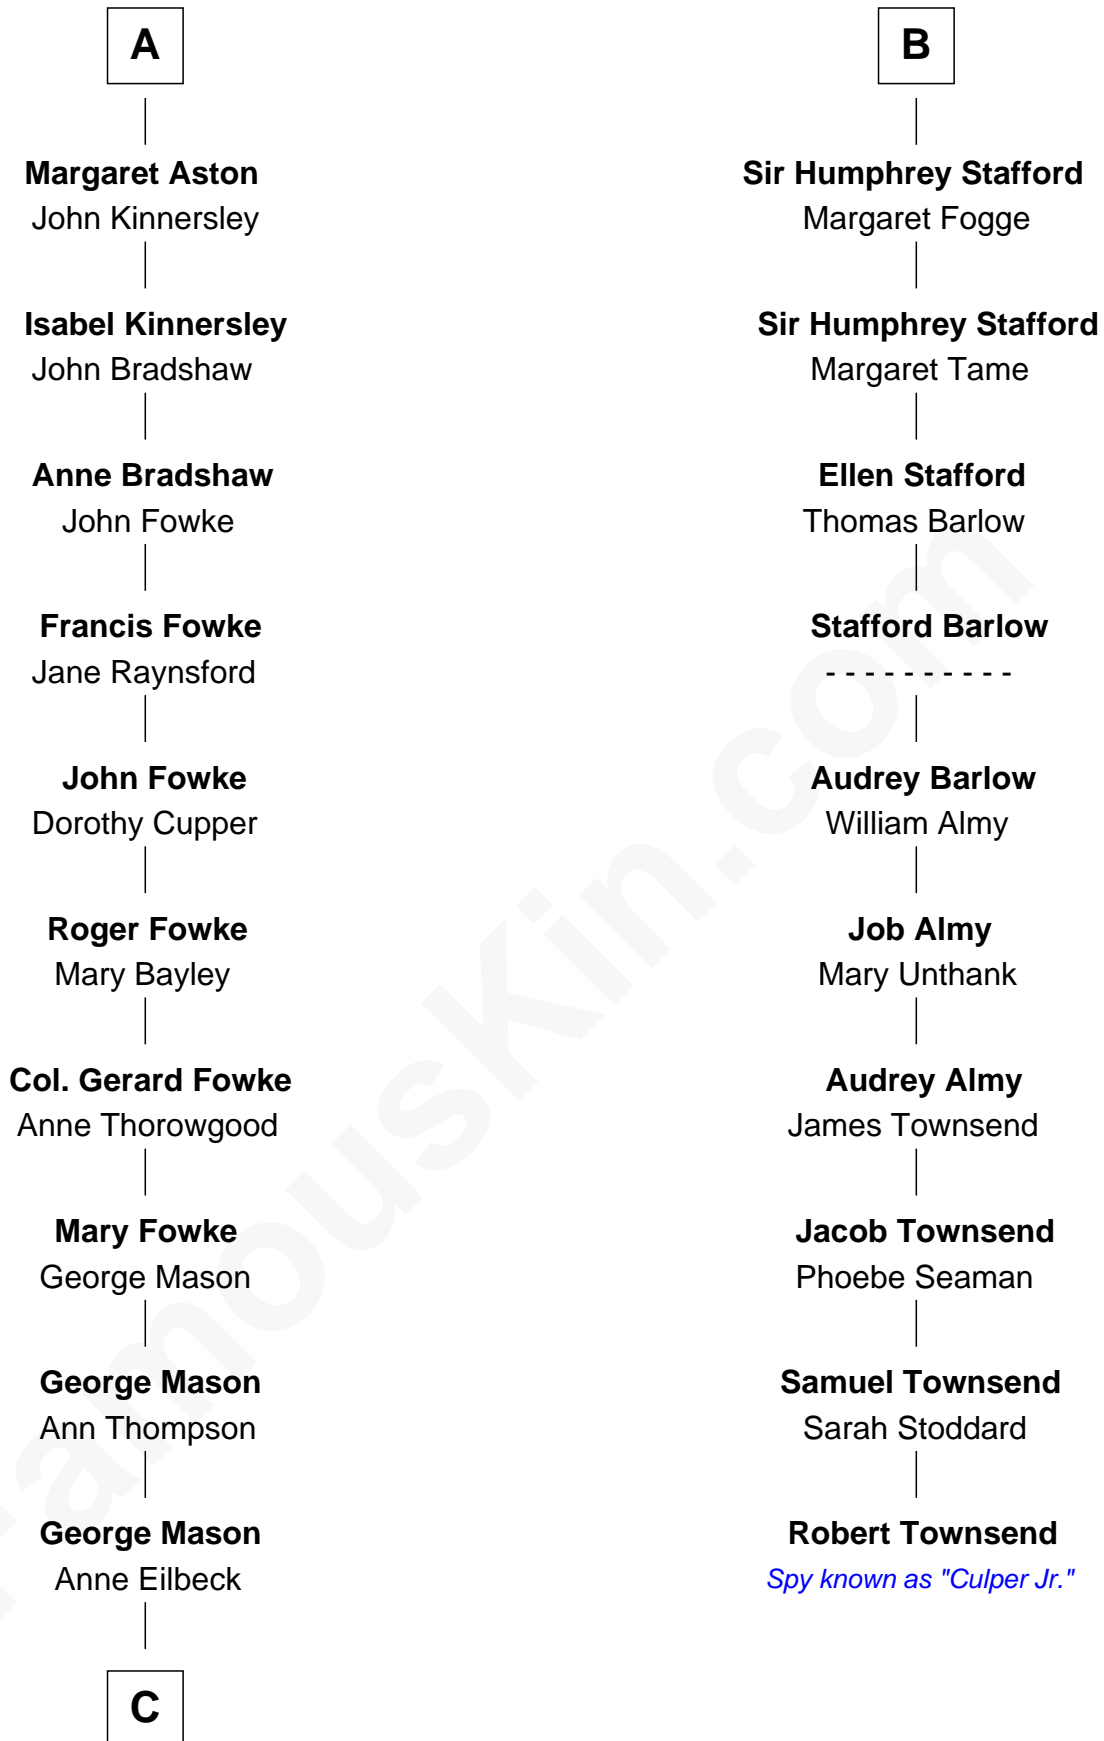

FamousKin.com

Relationship Chart of

Fitzhugh Lee

40th Governor of Virginia

16th cousin 3 times removed of

Robert Townsend

Member of the Culper Spy Ring during the American Revolution

C

—
Gen. John Mason
Anne Maria Murray

—
Anna Maria Mason
Sydney Smith Lee

—
Fitzhugh Lee
40th Governor of Virginia

FamousKin.com