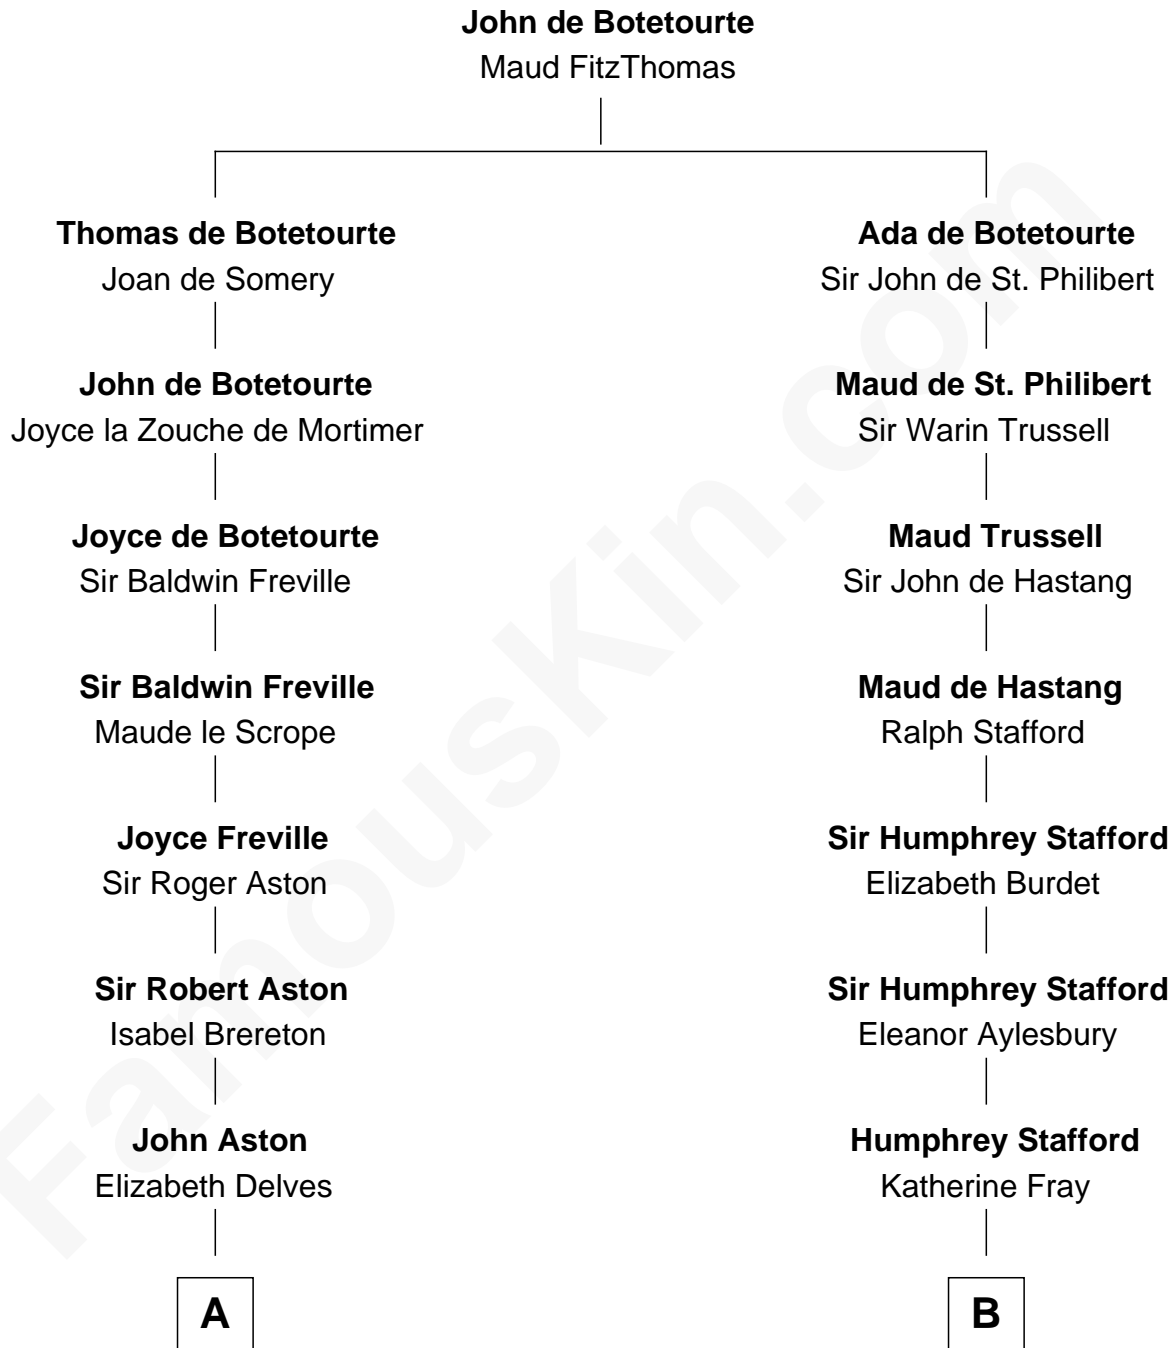

FamousKin.com

Relationship Chart of

Fitzhugh Lee

40th Governor of Virginia

16th cousin 3 times removed of

Robert Townsend

Member of the Culper Spy Ring during the American Revolution

C

—
Gen. John Mason
Anne Maria Murray

—
Anna Maria Mason
Sydney Smith Lee

—
Fitzhugh Lee
40th Governor of Virginia

FamousKin.com