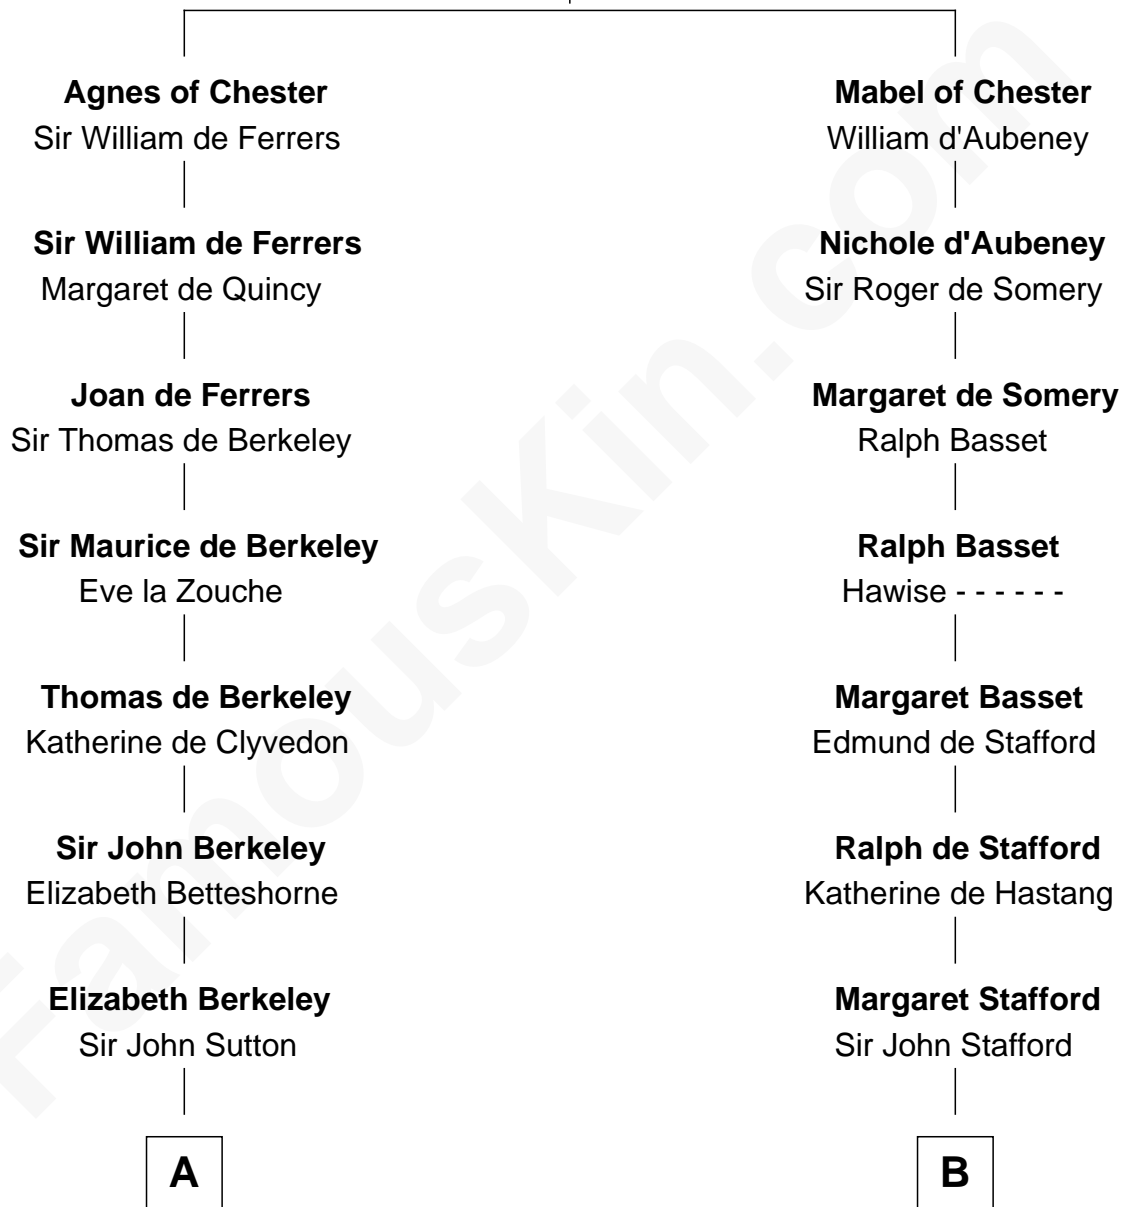

# FamousKin.com Relationship Chart of

**Fitzhugh Lee**

40th Governor of Virginia

20th cousin of

**Robert Townsend**

Member of the Culper Spy Ring during the American Revolution

**Bertrade de Montfort**

Hugh de Kevelioc

**C**

**George Mason**

Anne Eilbeck

**Gen. John Mason**

Anne Maria Murray

**Anna Maria Mason**

Sydney Smith Lee

**Fitzhugh Lee**

*40th Governor of Virginia*

**D**

**Audrey Almy**

James Townsend

**Jacob Townsend**

Phoebe Seaman

**Samuel Townsend**

Sarah Stoddard