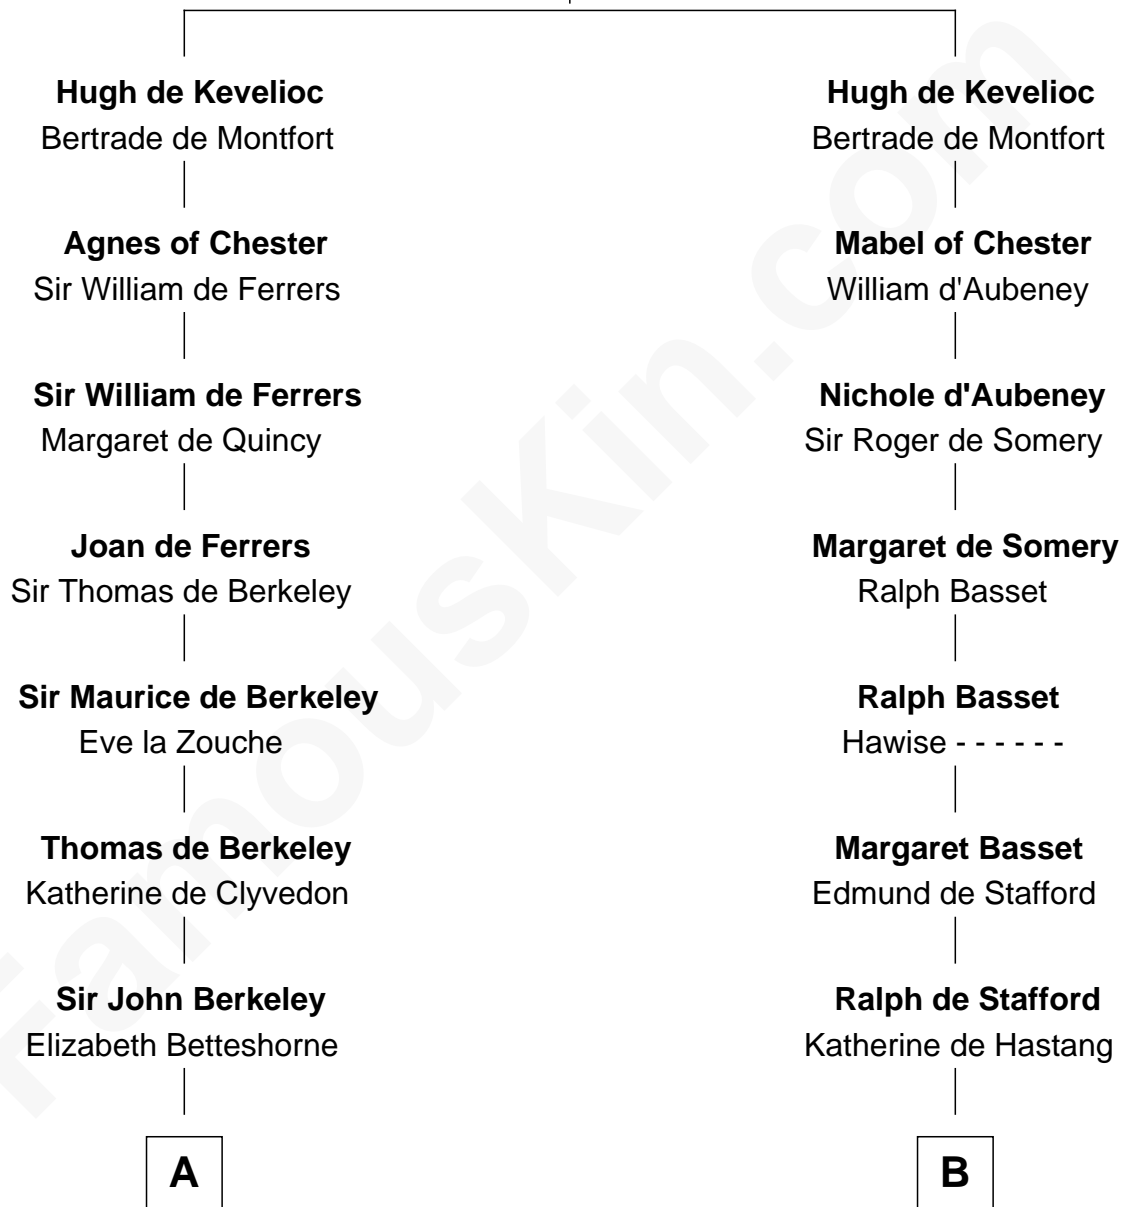

FamousKin.com Relationship Chart of

Fitzhugh Lee

40th Governor of Virginia

21st cousin of

Robert Townsend

Member of the Culper Spy Ring during the American Revolution

Sir Ranulf de Gernons

Maud of Gloucester

C

Ann Thompson

George Mason

George Mason

Anne Eilbeck

Gen. John Mason

Anne Maria Murray

Anna Maria Mason

Sydney Smith Lee

Fitzhugh Lee

40th Governor of Virginia

D

Job Almy

Mary Unthank

Audrey Almy

James Townsend