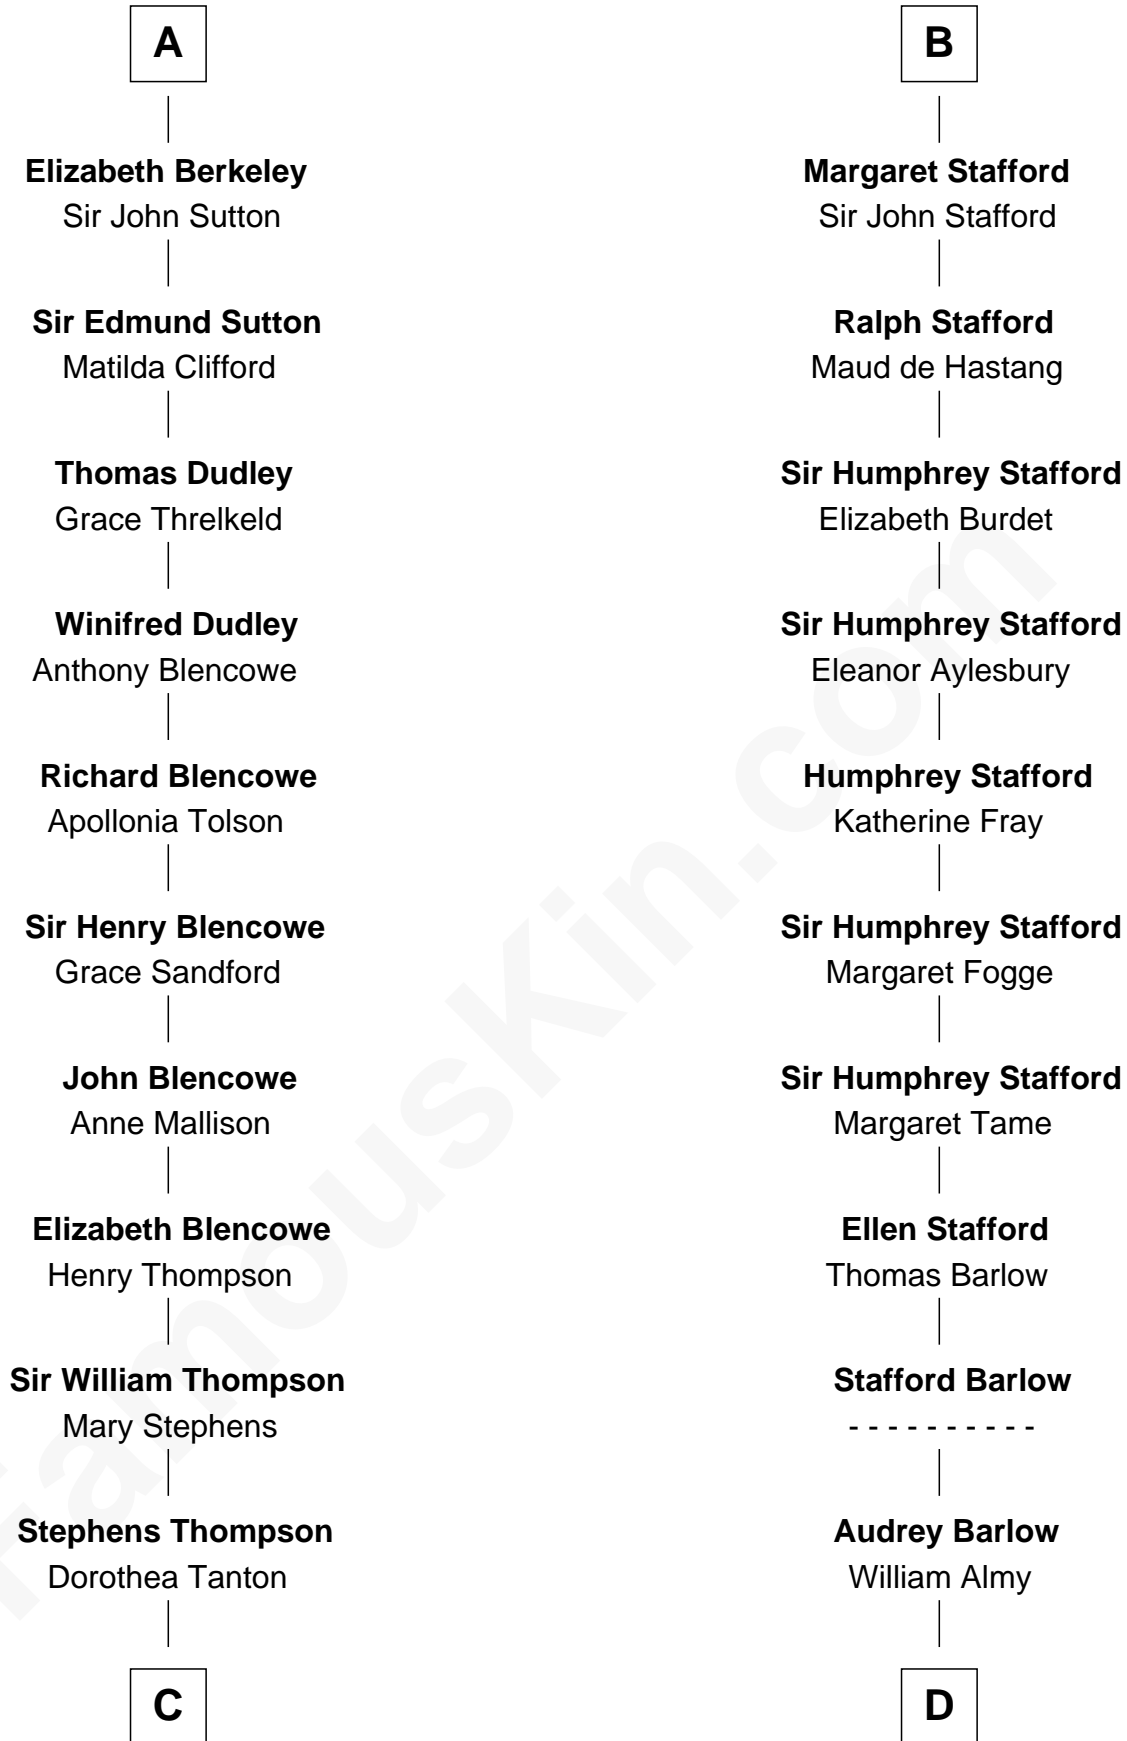

FamousKin.com Relationship Chart of

Fitzhugh Lee

40th Governor of Virginia

21st cousin of

Robert Townsend

Member of the Culper Spy Ring during the American Revolution

Sir Ranulf de Gernons

Maud of Gloucester

C

Ann Thompson

George Mason

George Mason

Anne Eilbeck

Gen. John Mason

Anne Maria Murray

Anna Maria Mason

Sydney Smith Lee

Fitzhugh Lee

40th Governor of Virginia

D

Job Almy

Mary Unthank

Audrey Almy

James Townsend

Jacob Townsend

Phoebe Seaman

Samuel Townsend

Sarah Stoddard

Robert Townsend

Spy known as "Culper Jr."

FamousKin.com