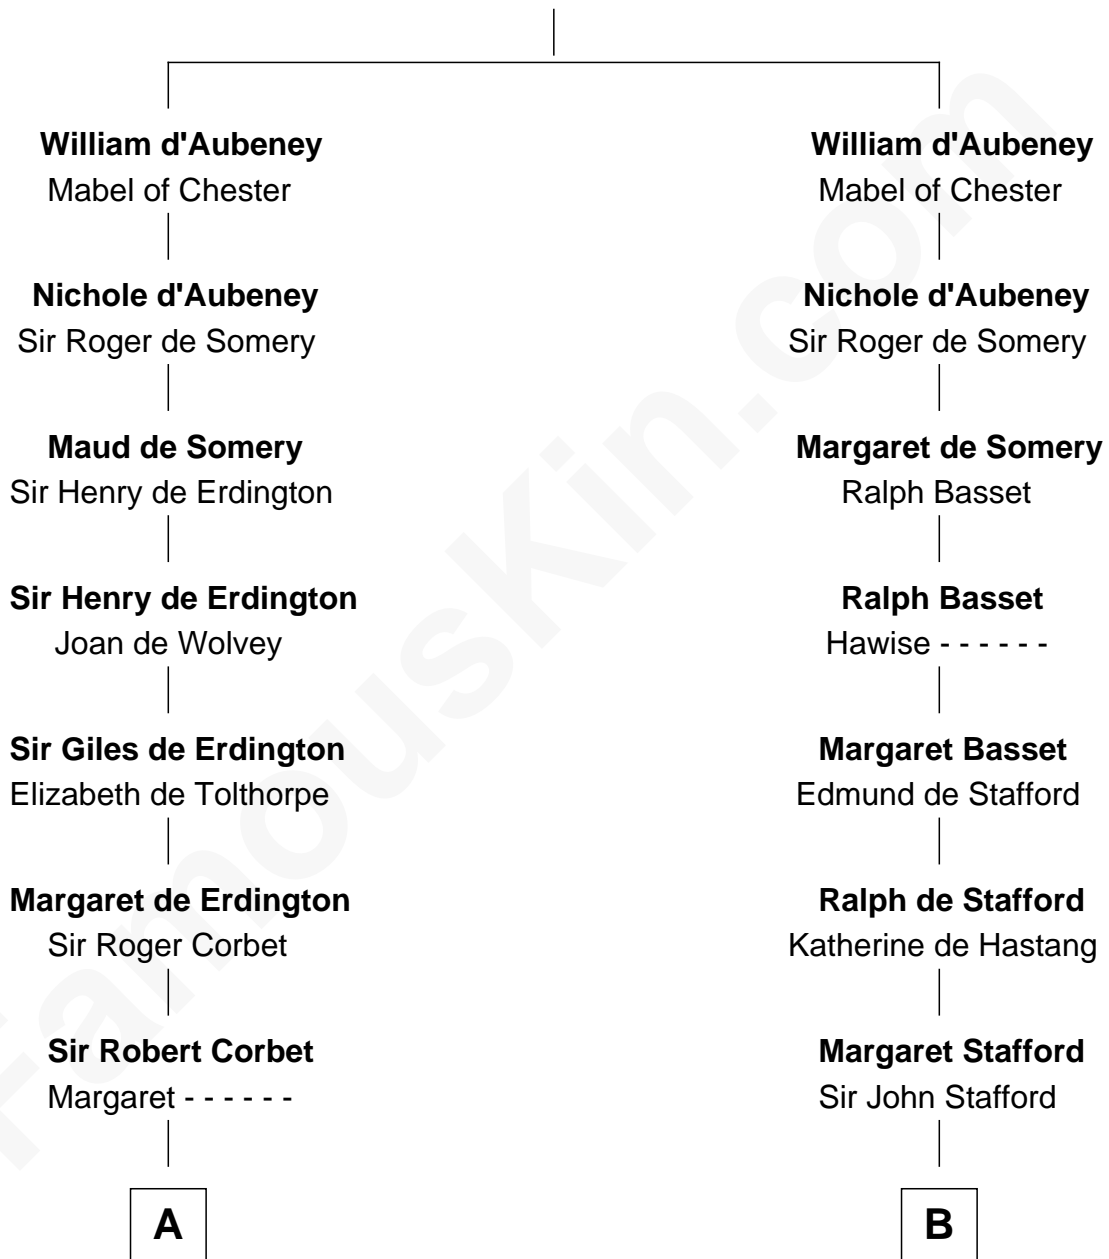

FamousKin.com

Relationship Chart of

Fitzhugh Lee

40th Governor of Virginia

20th cousin 1 time removed of

Robert Townsend

Member of the Culper Spy Ring during the American Revolution

William d'Aubenev

Maud de St. Hilary

C

Henry Lee
Mary Bland

Col. Henry Lee
Lucy Grymes

Maj. Gen. Henry Lee
Anne Hill Carter

Sydney Smith Lee
Anna Maria Mason

Fitzhugh Lee
40th Governor of Virginia

D

Audrey Almy
James Townsend

Jacob Townsend
Phoebe Seaman

Samuel Townsend
Sarah Stoddard

Robert Townsend
Spy known as "Culper Jr."

FamousKin.com