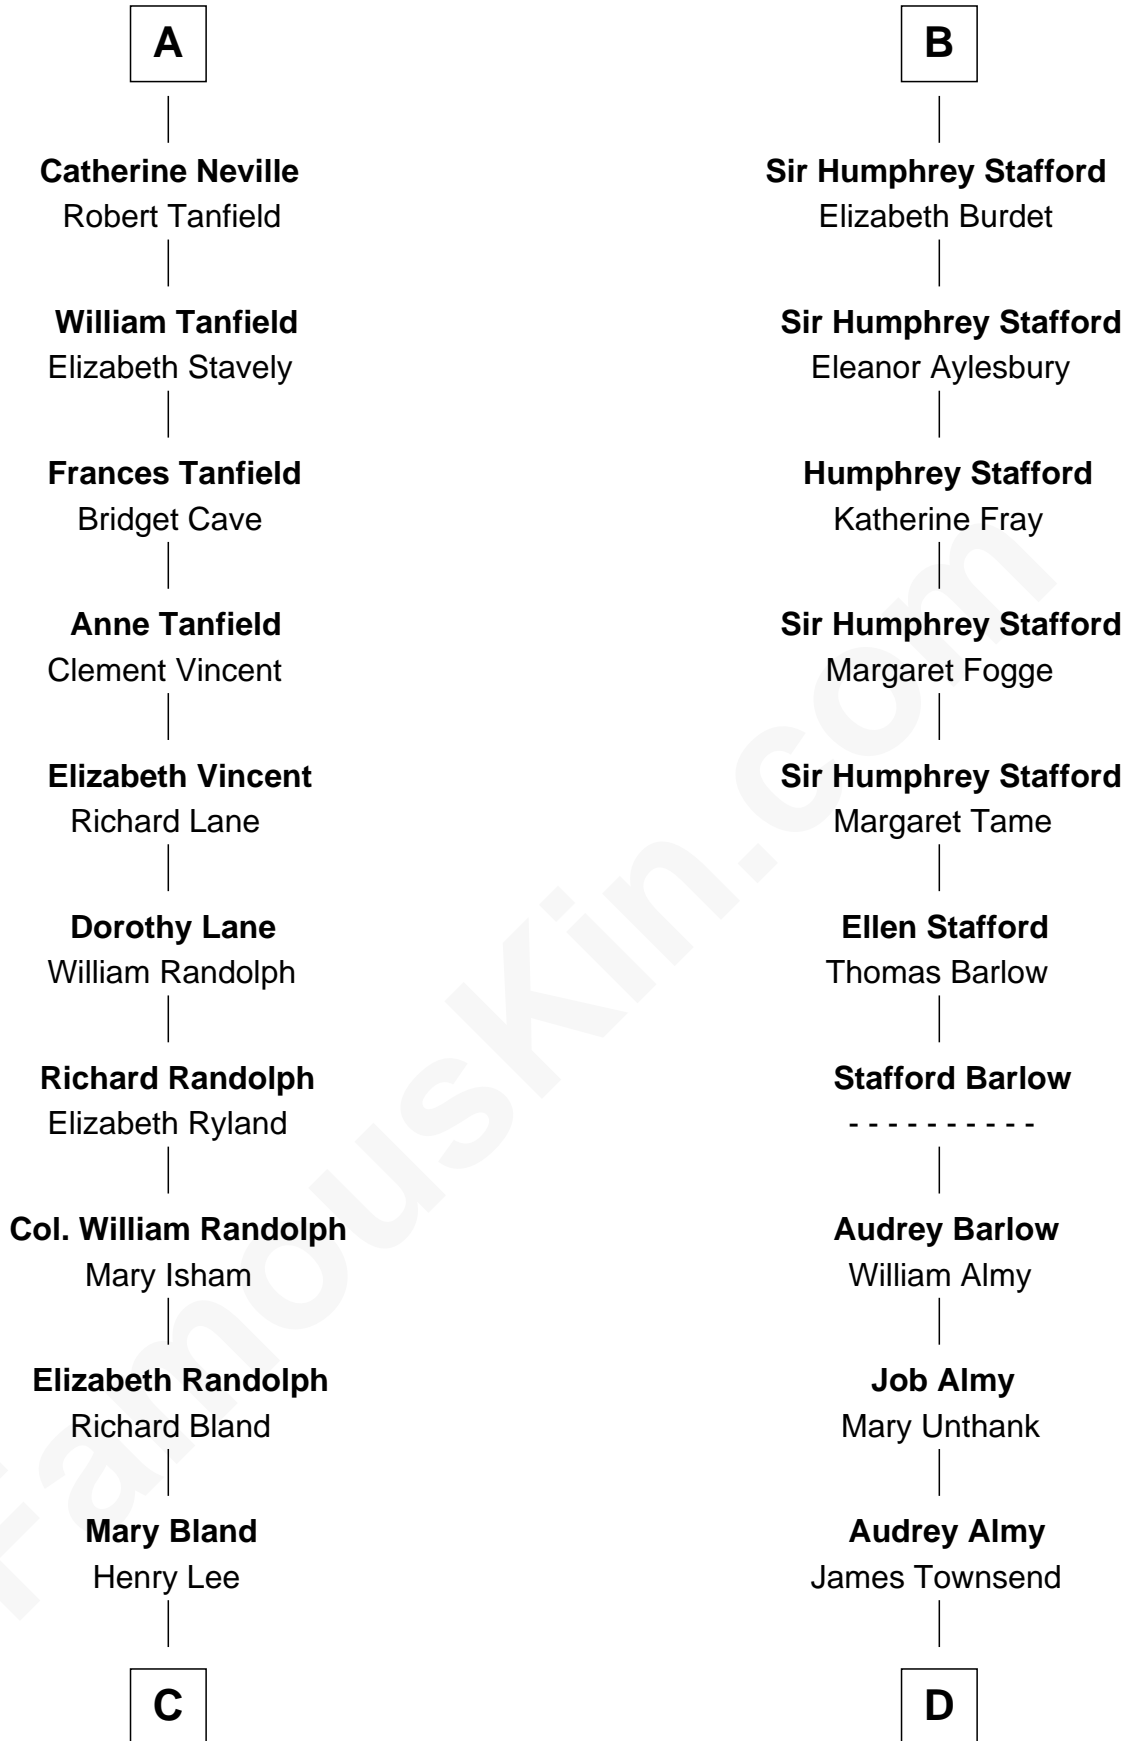

## Relationship Chart of

### Fitzhugh Lee

40th Governor of Virginia

19th cousin 1 time removed of

**Robert Townsend**

*Member of the Culper Spy Ring during the American Revolution*

**C**

**Col. Henry Lee**

Lucy Grymes

**Maj. Gen. Henry Lee**

Anne Hill Carter

**Sydney Smith Lee**

Anna Maria Mason

**Fitzhugh Lee**

*40th Governor of Virginia*

**D**

**Jacob Townsend**