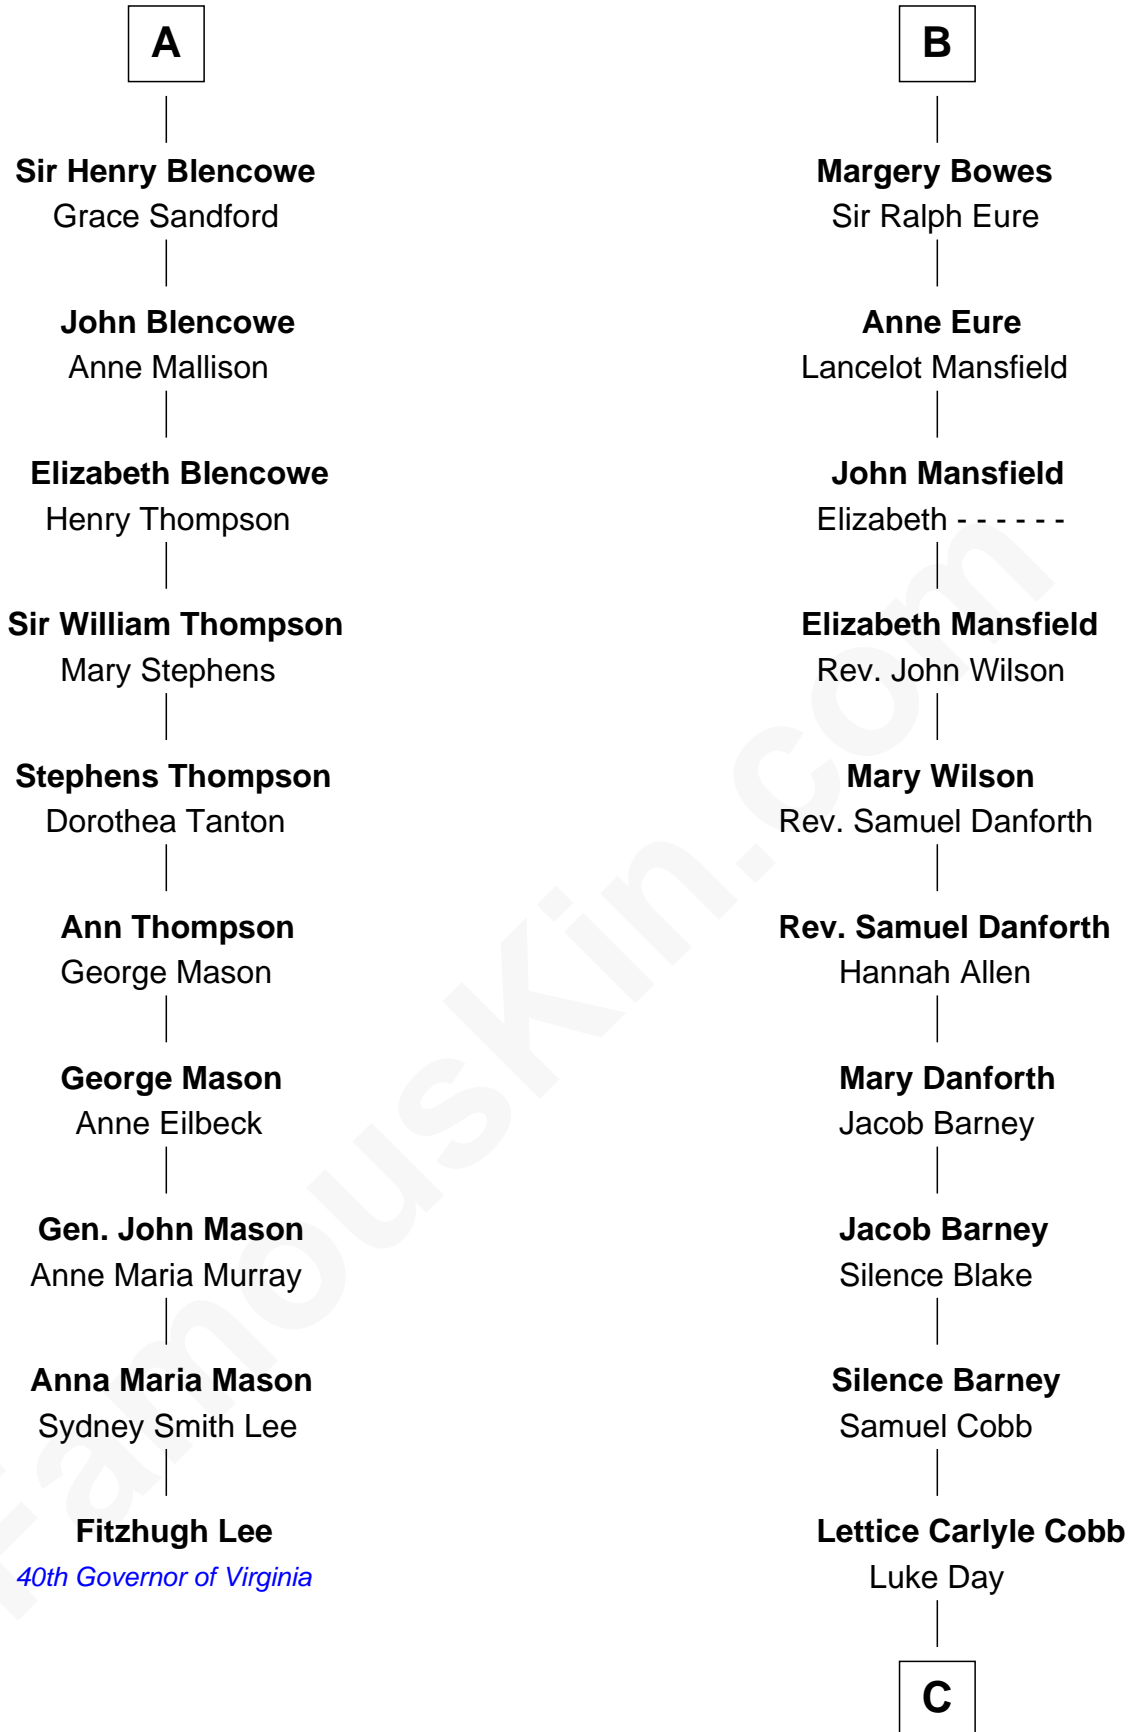

FamousKin.com

Relationship Chart of

Fitzhugh Lee

40th Governor of Virginia

16th cousin 4 times removed of

Sandra Day O'Connor

First Female U.S. Supreme Court Justice

Sir Maurice de Berkeley

Eve la Zouche

Thomas de Berkeley

Katherine de Clyvedon

Sir John Berkeley

Elizabeth Betteshorne

Elizabeth Berkeley

Sir John Sutton

Sir Edmund Sutton

Sir William Bowes

Maud FitzHugh

Sir Ralph Bowes

Margery Conyers

Sir Ralph Bowes

Elizabeth Clifford

B

C