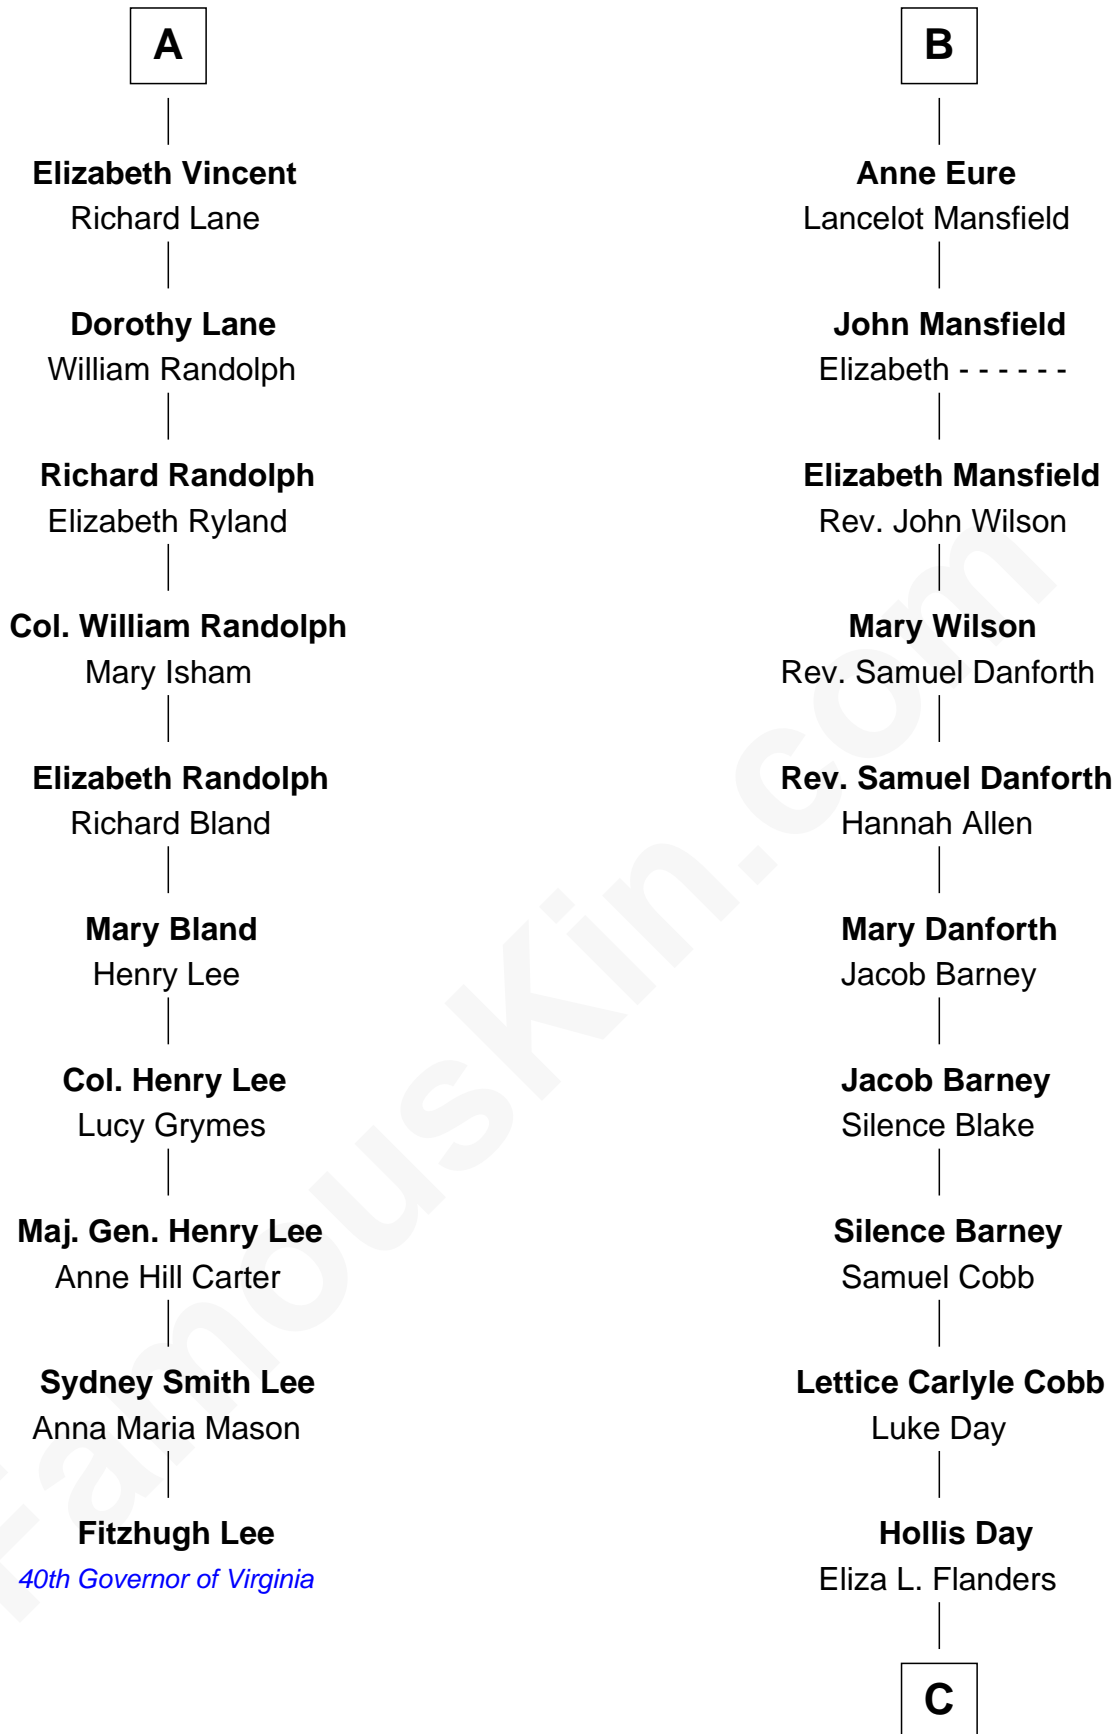

FamousKin.com

Relationship Chart of

Fitzhugh Lee

40th Governor of Virginia

16th cousin 3 times removed of

Sandra Day O'Connor

First Female U.S. Supreme Court Justice

C

Henry Clay Day
Alice Edith Hilton

Henry R. Day
Ada Mae Wilkey

Sandra Day O'Connor
U.S. Supreme Court Justice

FamousKin.com