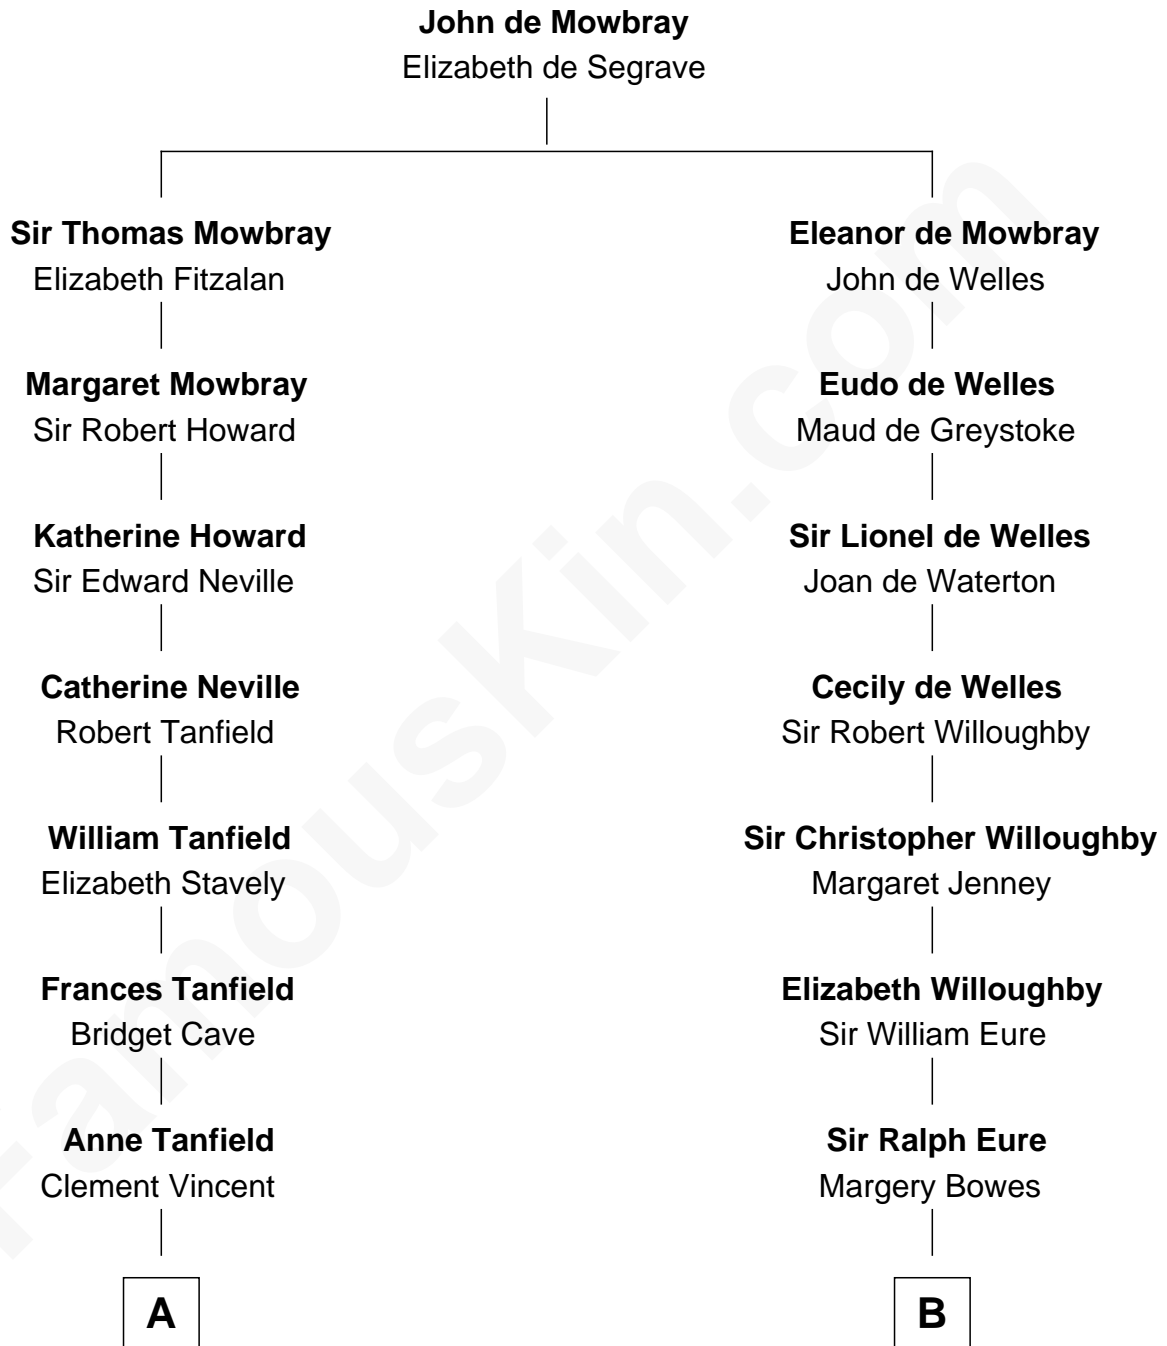

FamousKin.com

Relationship Chart of

Fitzhugh Lee

40th Governor of Virginia

16th cousin 3 times removed of

Sandra Day O'Connor

First Female U.S. Supreme Court Justice

C

Henry Clay Day
Alice Edith Hilton

Henry R. Day
Ada Mae Wilkey

Sandra Day O'Connor
U.S. Supreme Court Justice

FamousKin.com