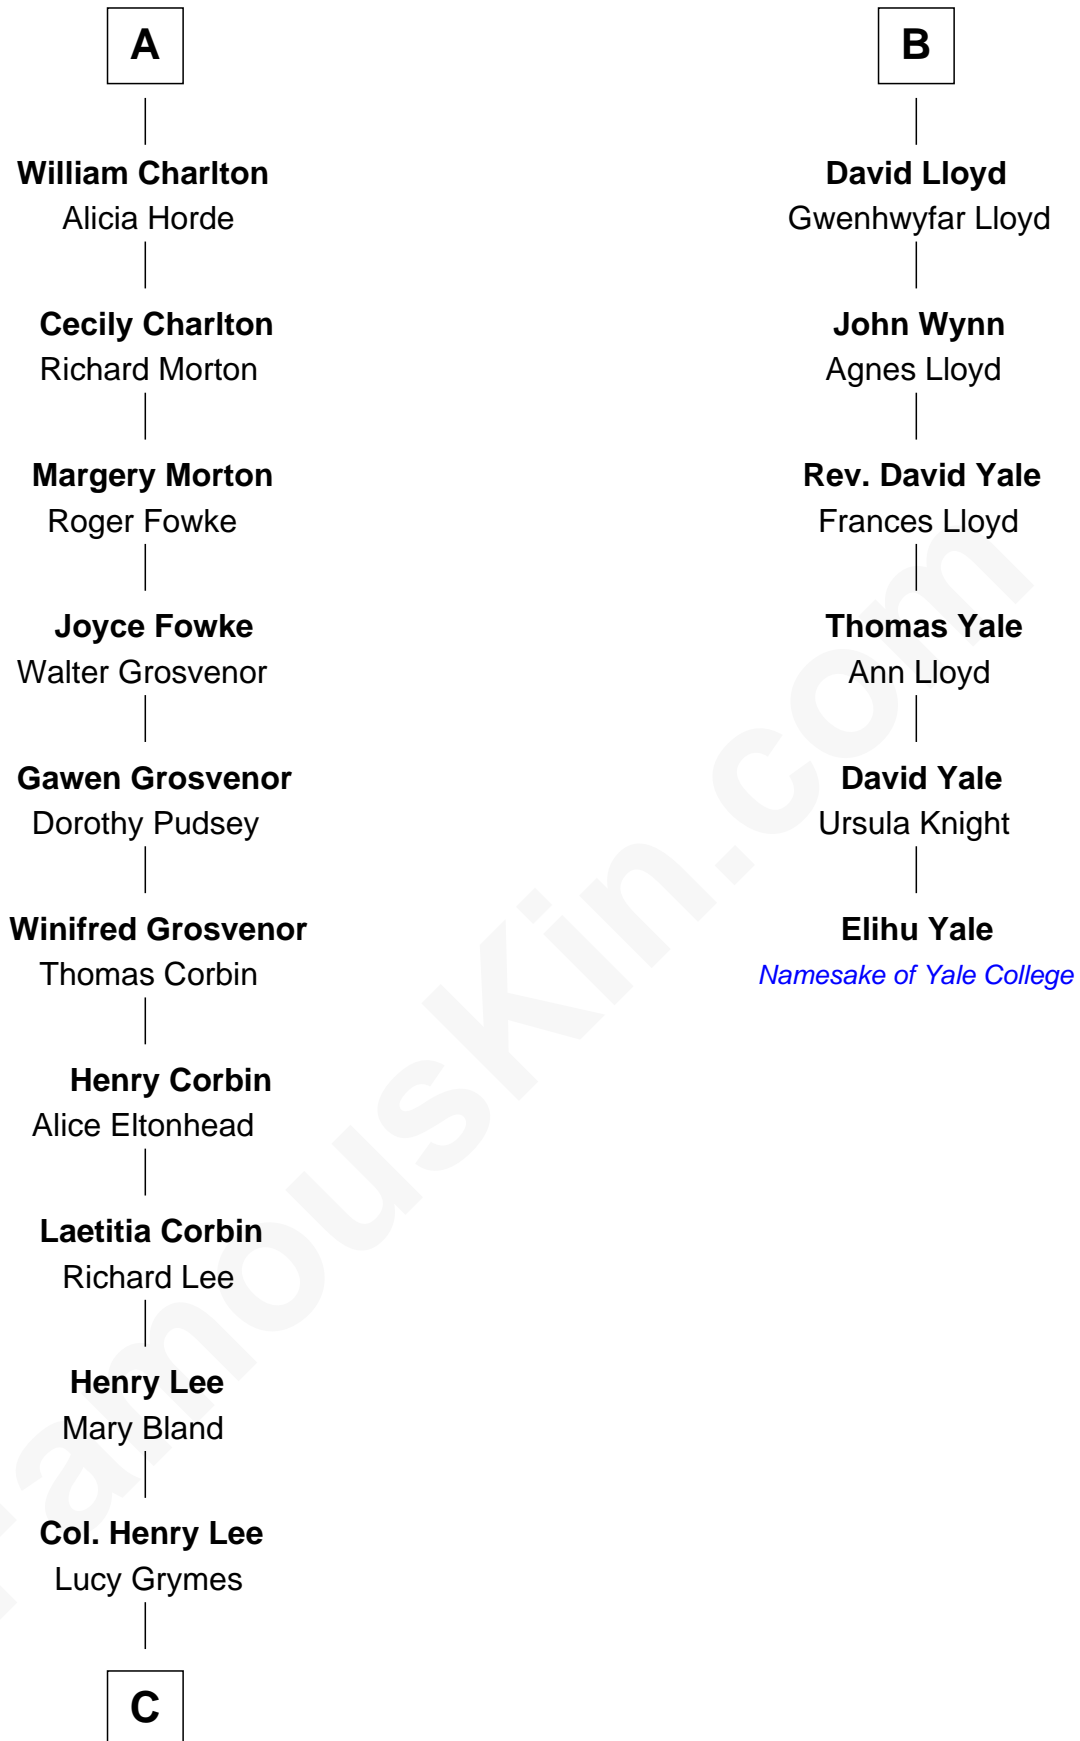

FamousKin.com

Relationship Chart of

Fitzhugh Lee

40th Governor of Virginia

12th cousin 7 times removed of

Elihu Yale

Benefactor and Namesake of Yale College

Sir Roger de Somery

Joan de Somery

John IV le Strange

John V le Strange

Maud de Walton

Elizabeth le Strange

Gruffydd ap Madog

Gruffydd Fychan ap Gruffydd

Elen ferch Thomas ap Llewelyn

Tudor Gruffydd

Maud ferch Ienaf ap Adda

Lowri ferch Twdr

Gruffydd ap Einion

Elisau ap Gruffydd

Margaret ferch Jenkyn

B

C