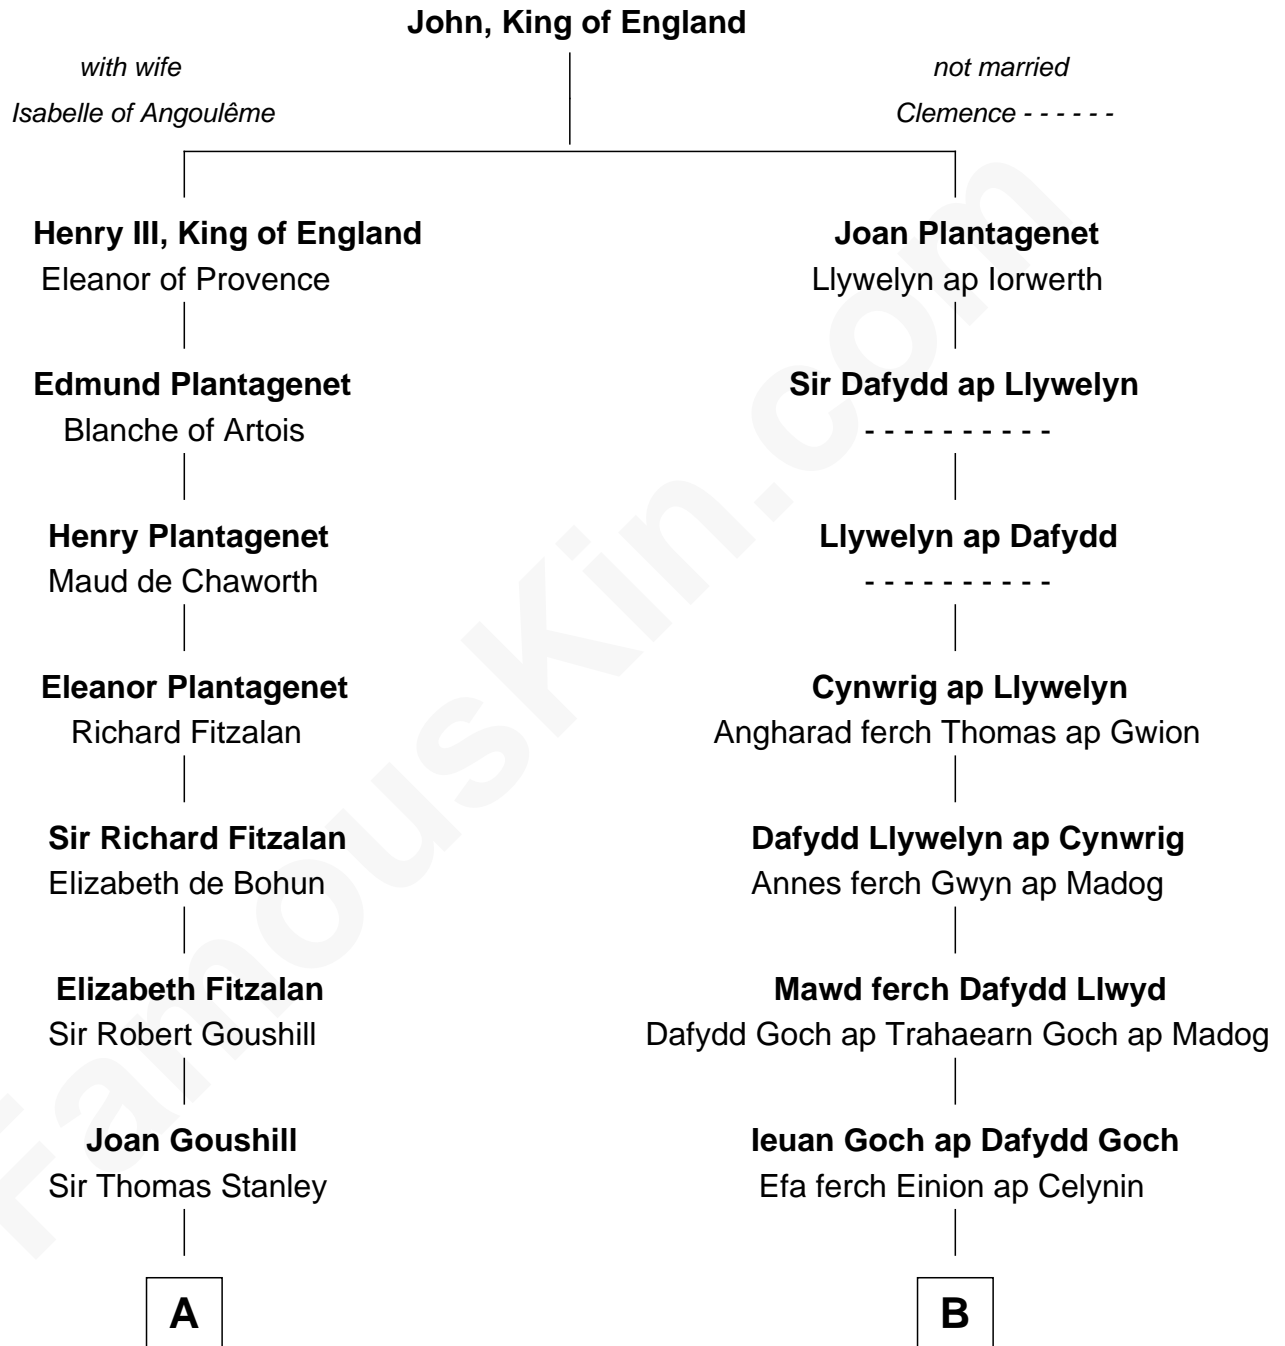

## Relationship Chart of

### Fitzhugh Lee

40th Governor of Virginia

17th cousin 2 times removed of

**Elihu Yale**

Benefactor and Namesake of Yale College

**C**

—  
**Maj. Gen. Henry Lee**

Anne Hill Carter

—  
**Sydney Smith Lee**

Anna Maria Mason

—  
**Fitzhugh Lee**

*40th Governor of Virginia*

FamousKin.com