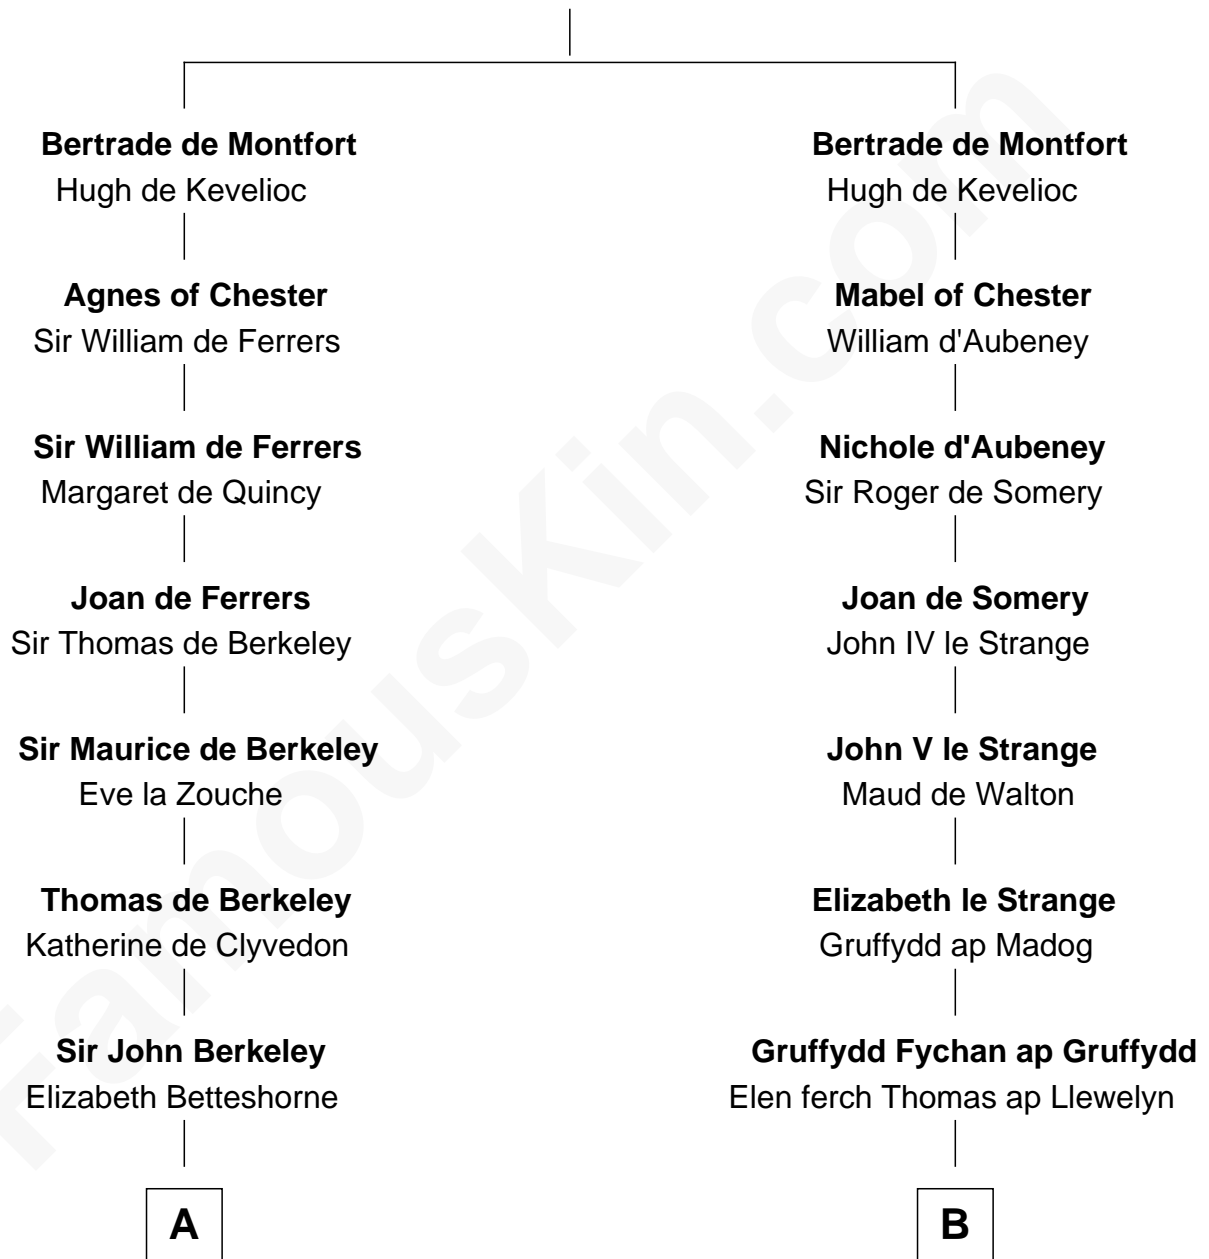

FamousKin.com

Relationship Chart of

Fitzhugh Lee

40th Governor of Virginia

15th cousin 6 times removed of

Elihu Yale

Benefactor and Namesake of Yale College

Simon III de Montfort

Maud - - - - -

C

—
Ann Thompson

George Mason

—
George Mason

Anne Eilbeck

—
Gen. John Mason

Anne Maria Murray

—
Anna Maria Mason

Sydney Smith Lee

—
Fitzhugh Lee

40th Governor of Virginia

FamousKin.com