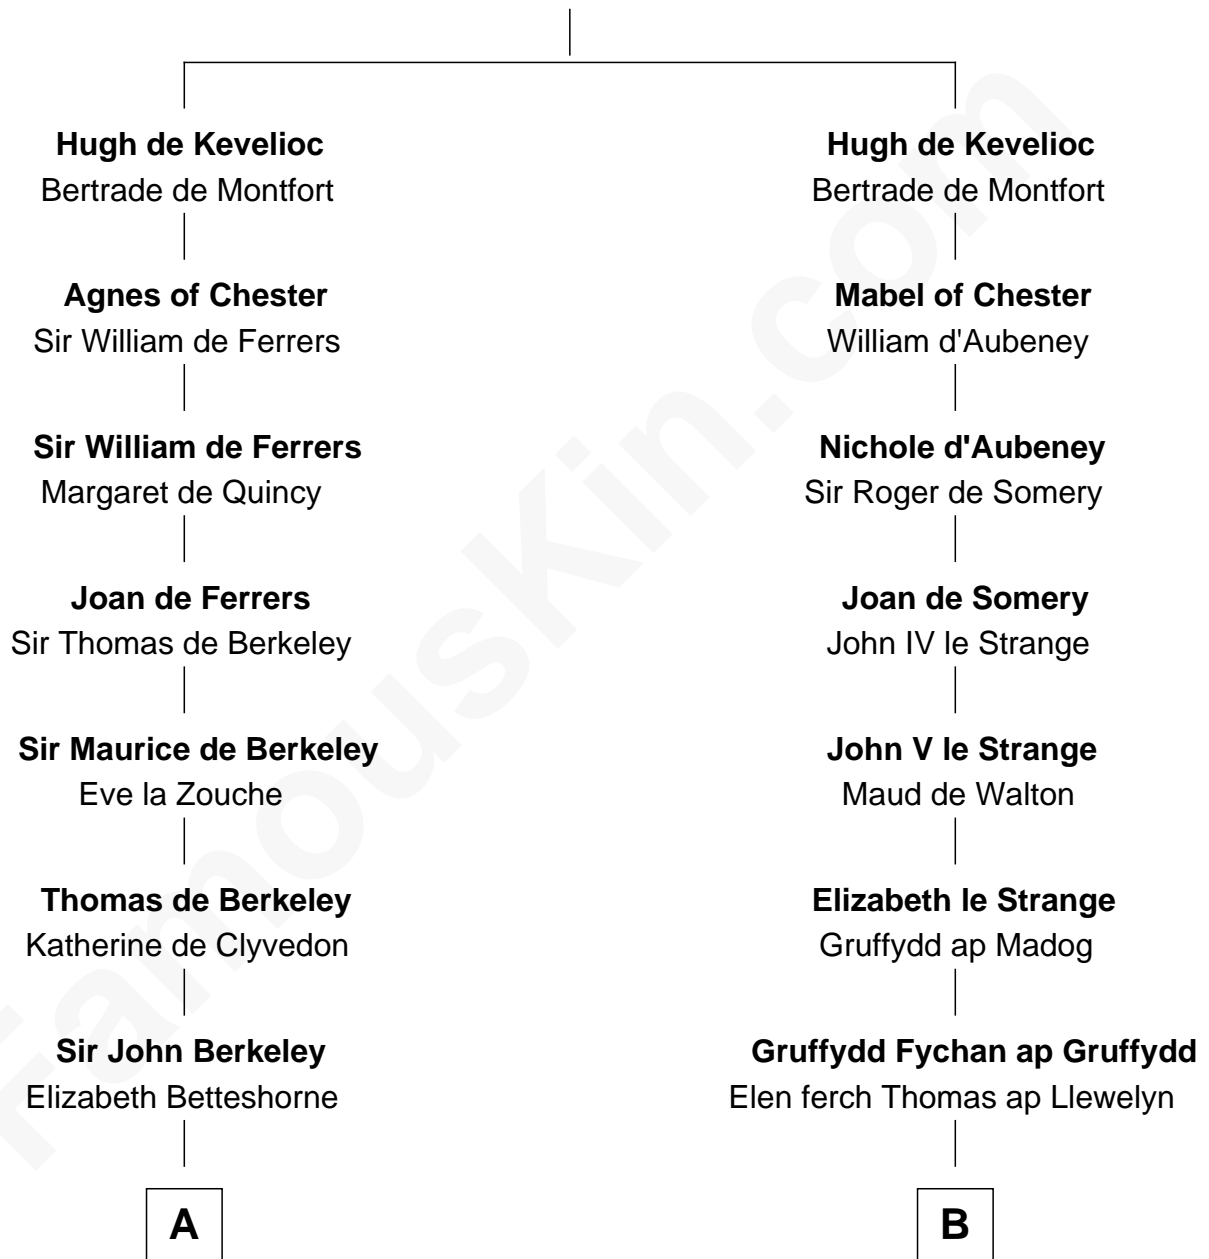

FamousKin.com

Relationship Chart of

Fitzhugh Lee

40th Governor of Virginia

15th cousin 6 times removed of

Elihu Yale

Benefactor and Namesake of Yale College

Sir Ranulf de Gernons

Maud of Gloucester

C

—
Ann Thompson

George Mason

—
George Mason

Anne Eilbeck

—
Gen. John Mason

Anne Maria Murray

—
Anna Maria Mason

Sydney Smith Lee

—
Fitzhugh Lee

40th Governor of Virginia

FamousKin.com