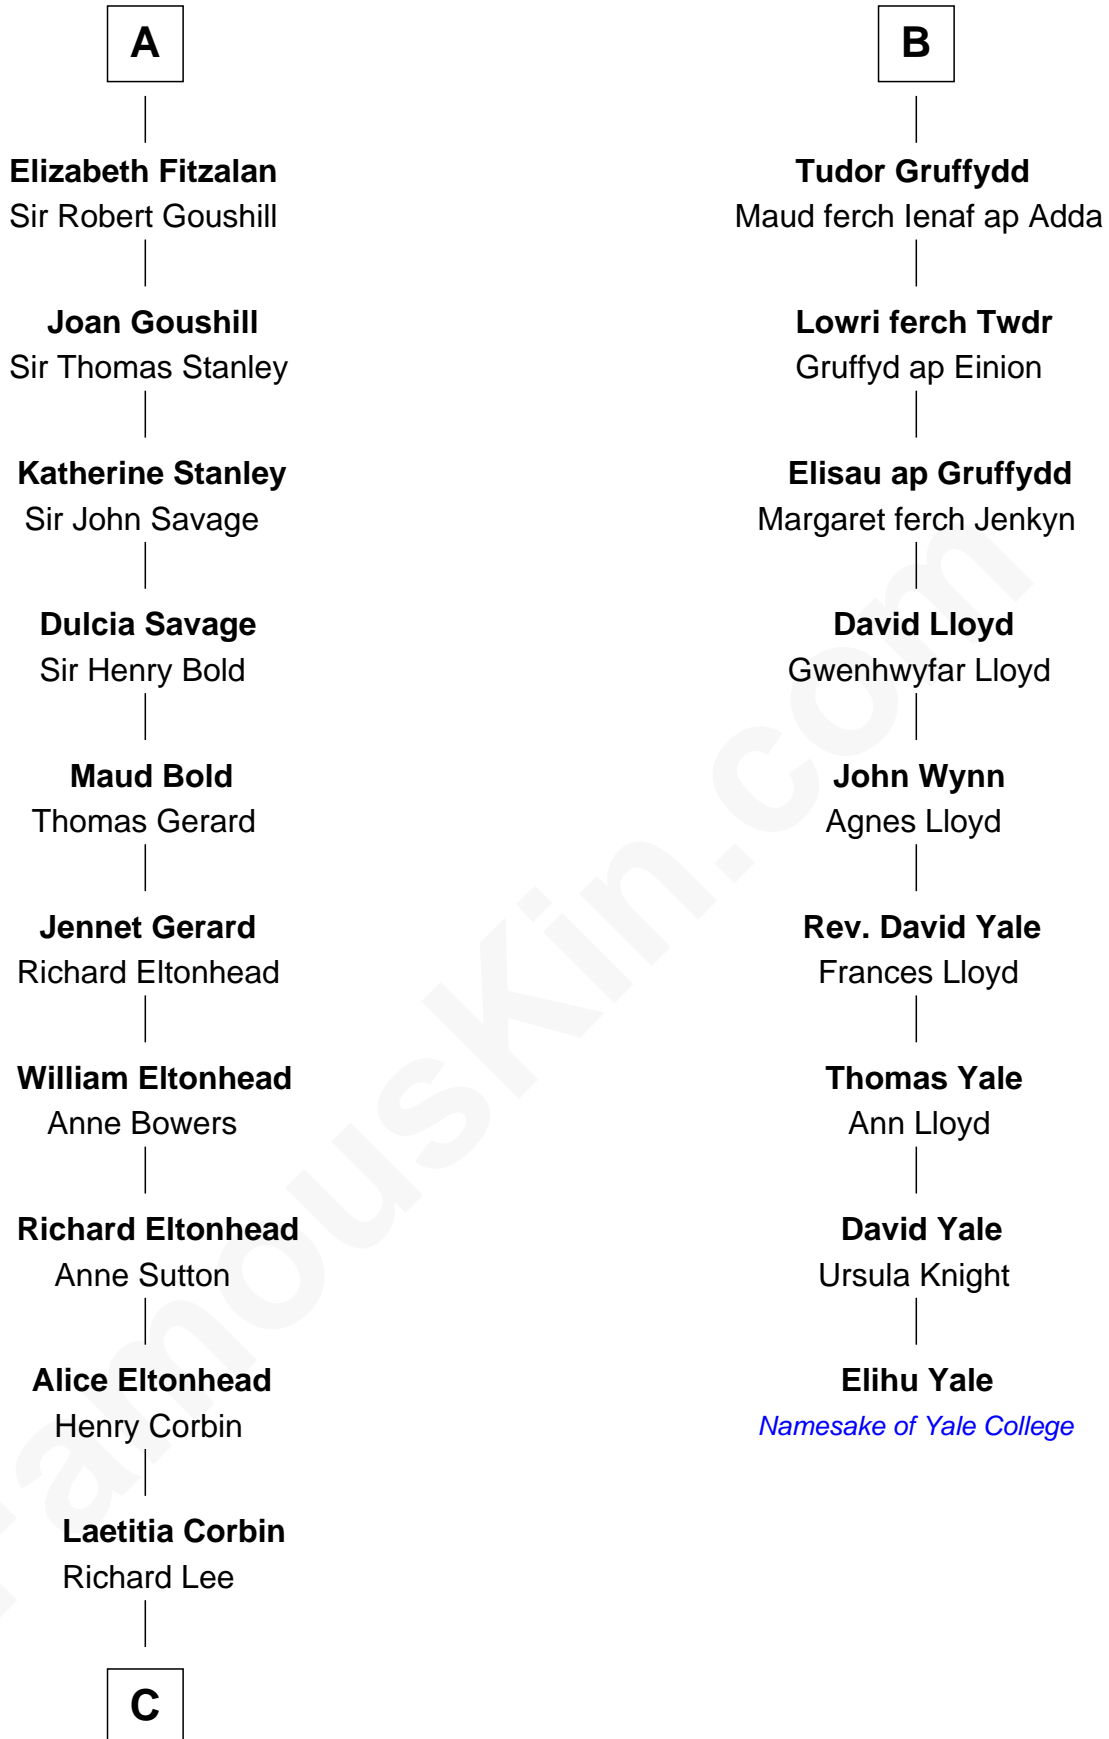

## Relationship Chart of

### Fitzhugh Lee

40th Governor of Virginia

15th cousin 6 times removed of

**Elihu Yale**

Benefactor and Namesake of Yale College

**John FitzGilbert**  
Sybilla of Salisbury

**C**

Henry Lee  
Mary Bland