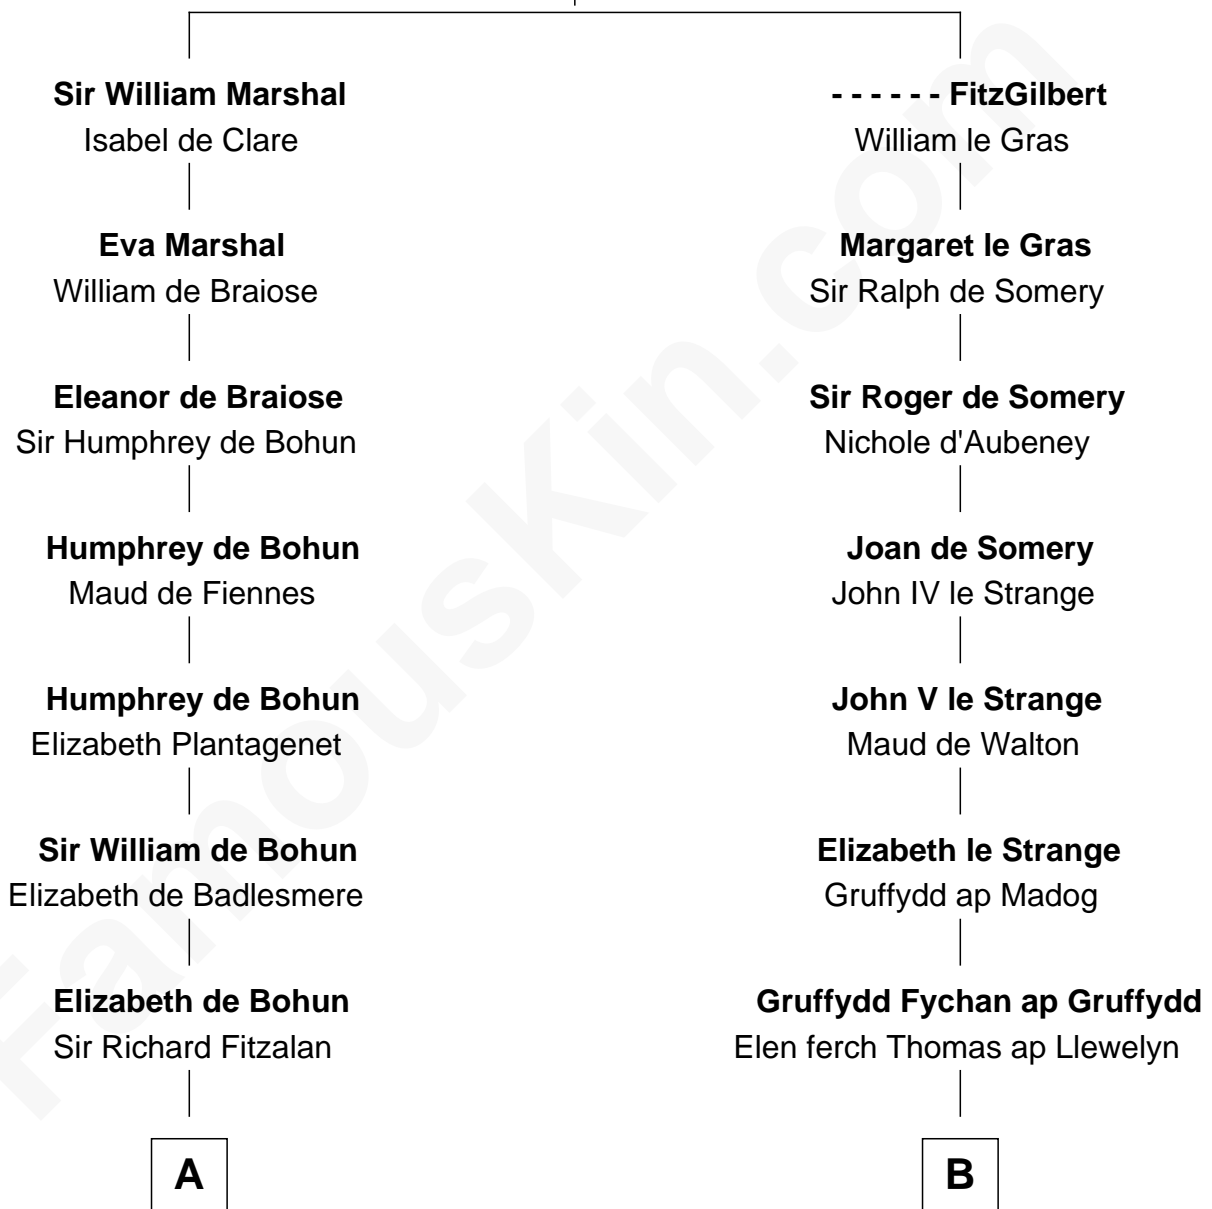

## Relationship Chart of

### Fitzhugh Lee

40th Governor of Virginia

15th cousin 6 times removed of

**Elihu Yale**

Benefactor and Namesake of Yale College

**John FitzGilbert**  
Sybilla of Salisbury

**C**

Henry Lee  
Mary Bland