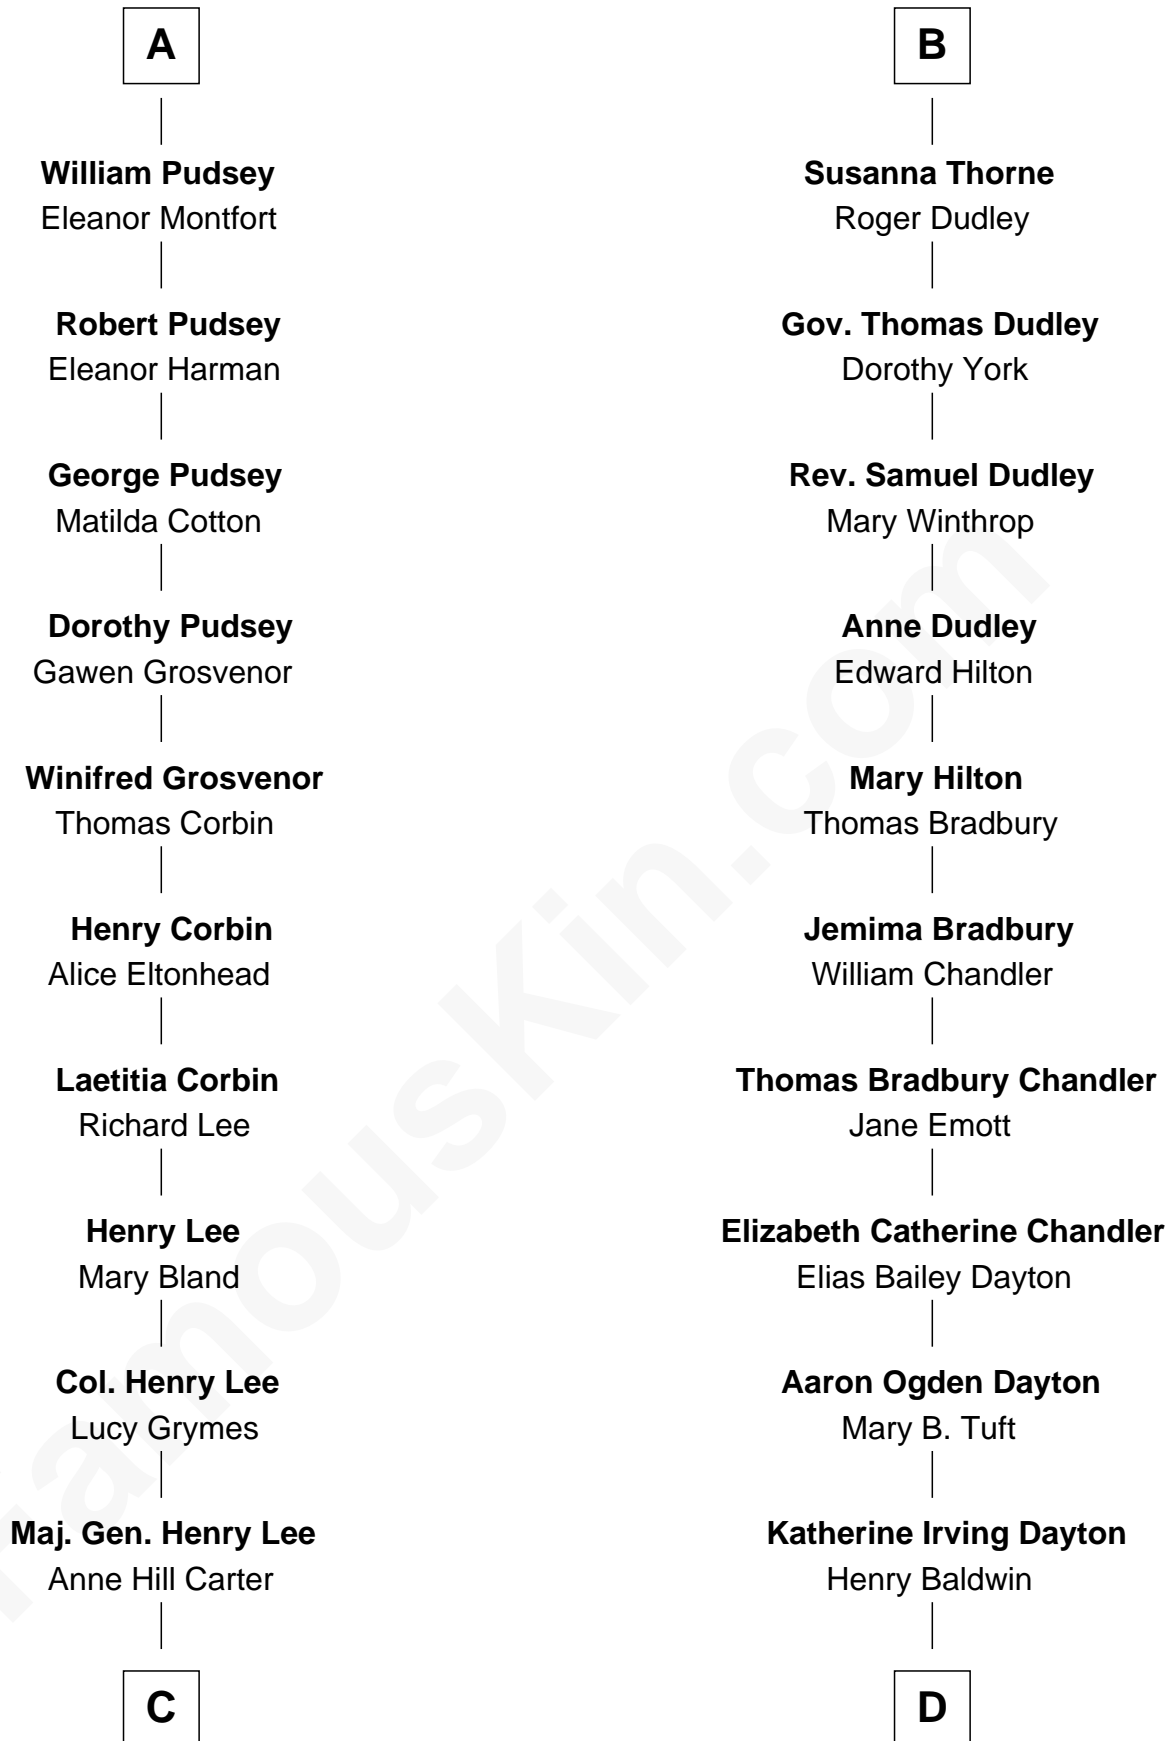

FamousKin.com

Relationship Chart of

Fitzhugh Lee

40th Governor of Virginia

18th cousin 2 times removed of

Christopher Reeve

Movie Actor

C

Sydney Smith Lee
Anna Maria Mason

Fitzhugh Lee
40th Governor of Virginia

D

Margaretta Willis Baldwin
Augustus Henry Reeve

Richard Henry Reeve
Anne Conrad D'Olier

Franklin D'Olier Reeve
Barbara Pitney Lamb

Christopher Reeve
Movie Actor