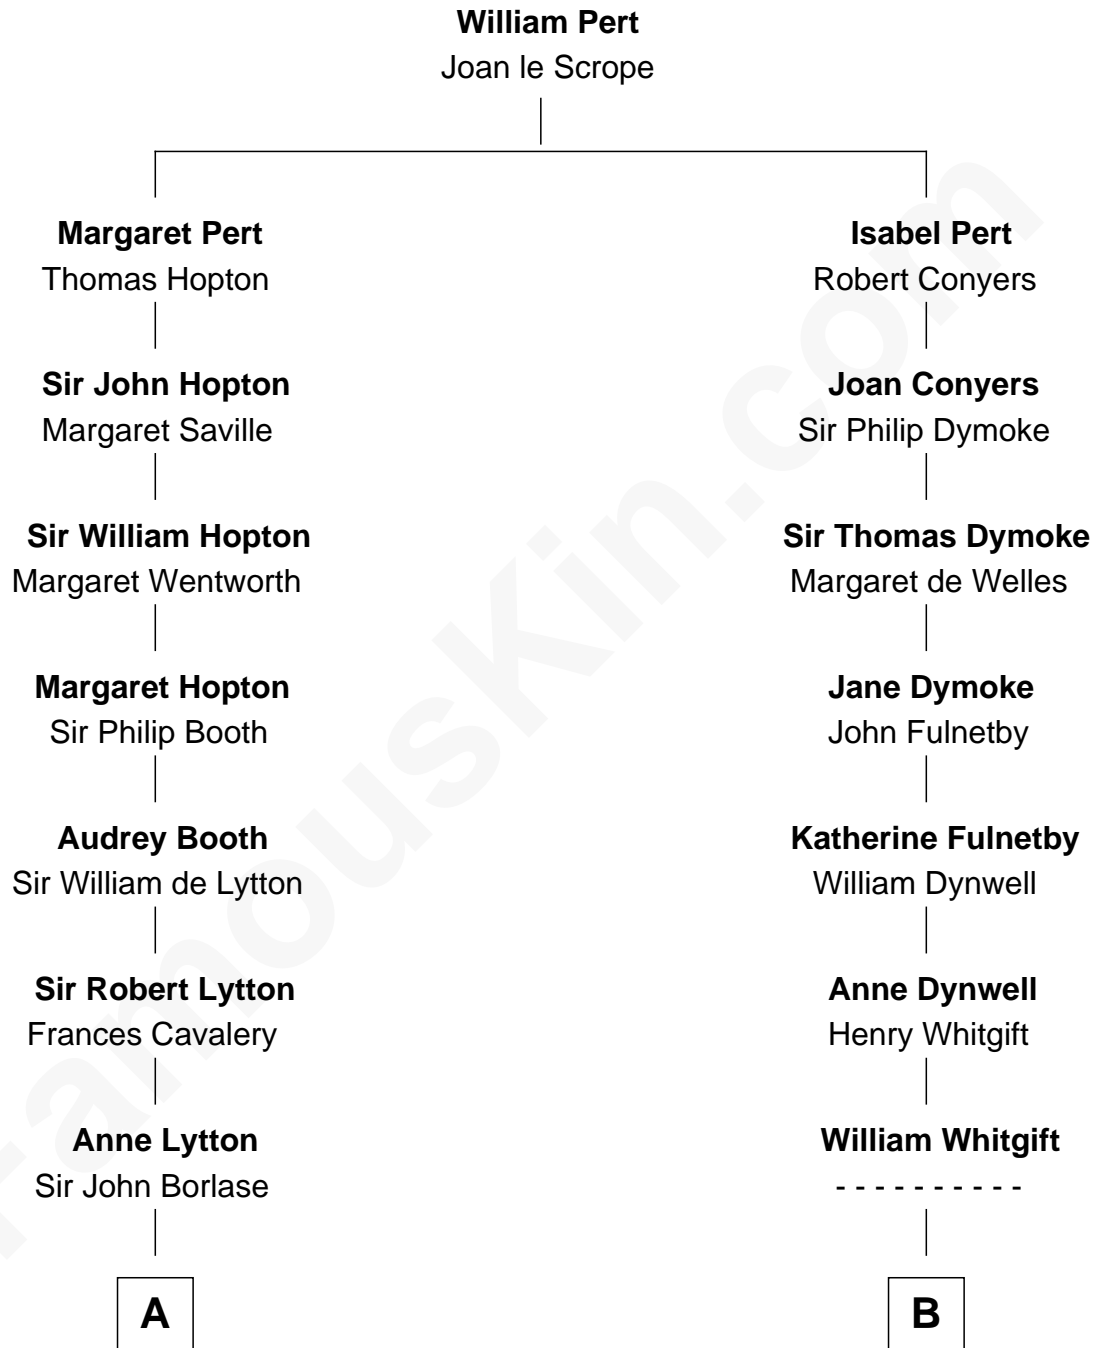

FamousKin.com

Relationship Chart of

Fitzhugh Lee

40th Governor of Virginia

16th cousin 3 times removed of

Christopher Reeve

Movie Actor