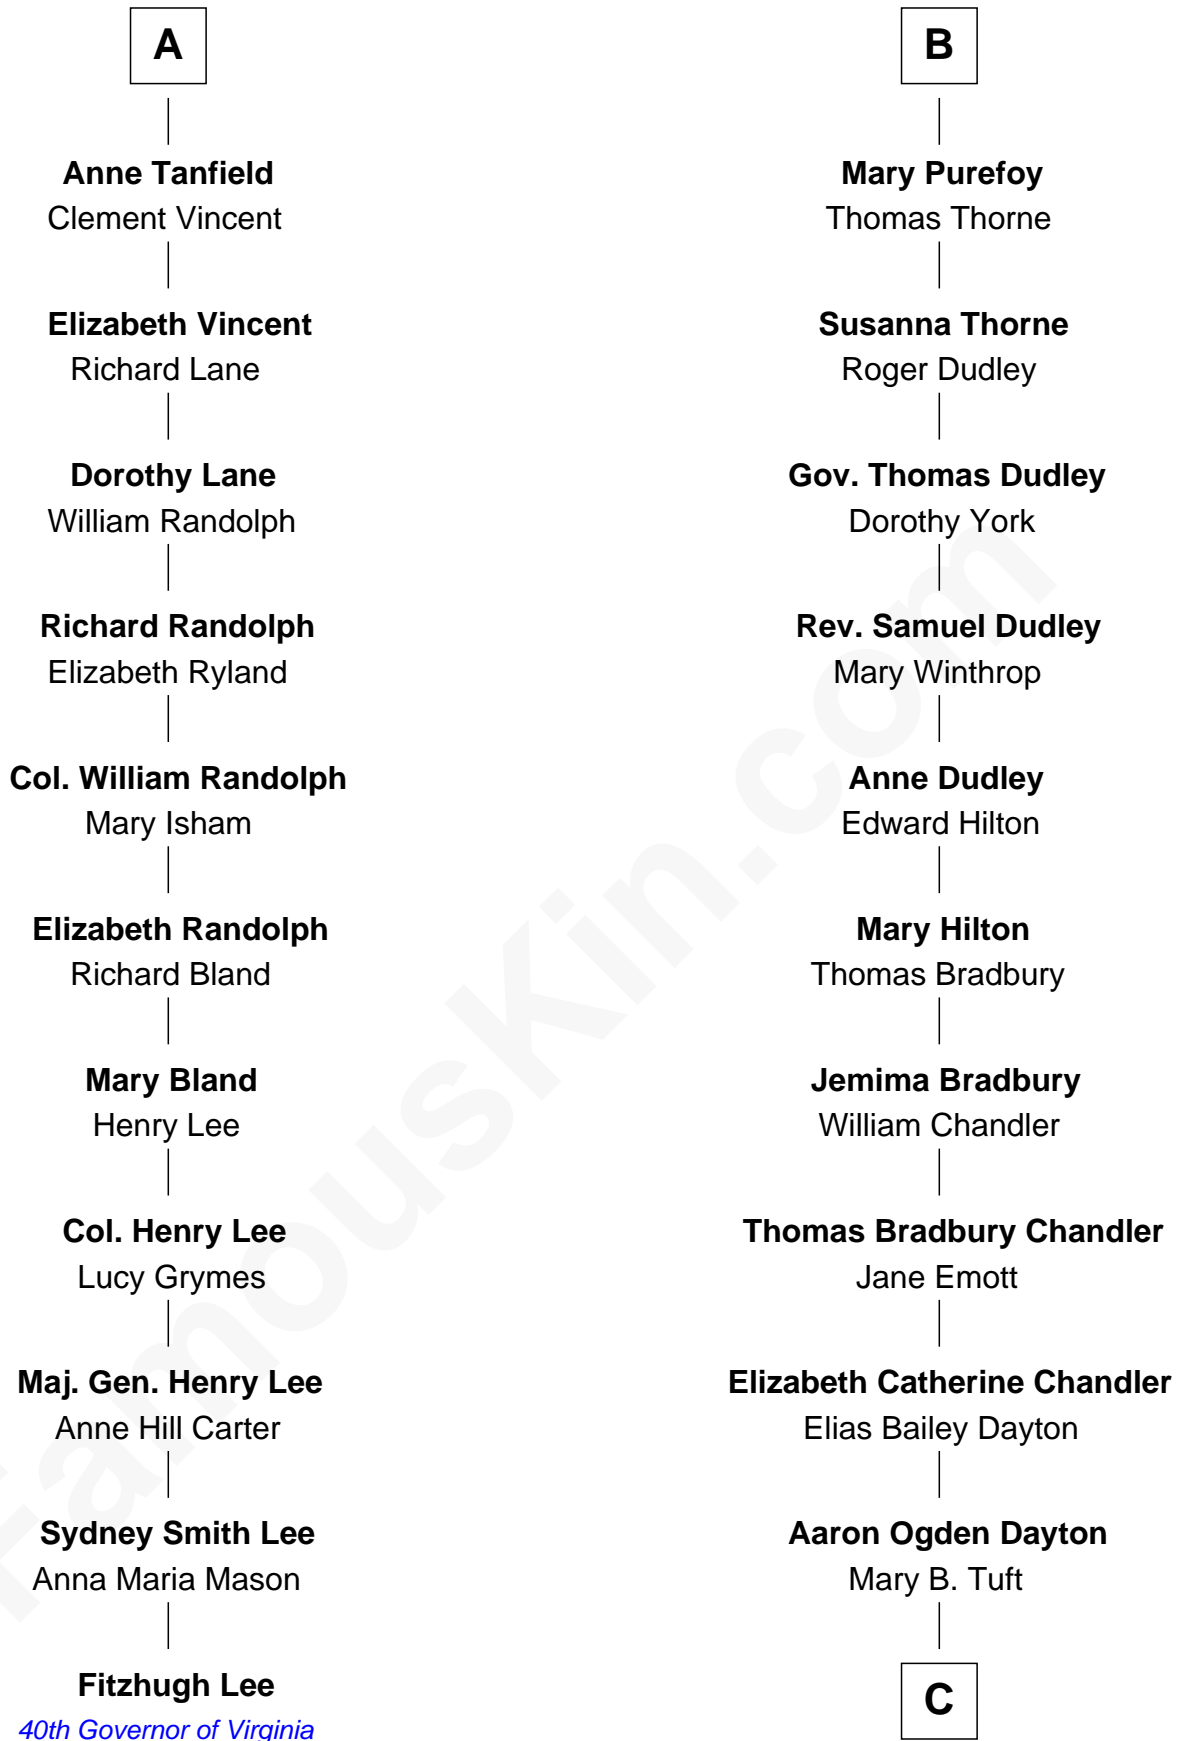

FamousKin.com Relationship Chart of

Fitzhugh Lee

40th Governor of Virginia

17th cousin 4 times removed of

Christopher Reeve

Movie Actor

Sir John Howard

Alice de Bois

Sir Robert Howard

Margaret de Scales

Sir John Howard

Alice Tendring

Sir Robert Howard

Margaret Mowbray

Katherine Howard

Sir Edward Neville

John Denton

Alice Denton

Nicholas Purefoy

Edward Purefoy

Anne Fettiplace

B

C

Katherine Irving Dayton