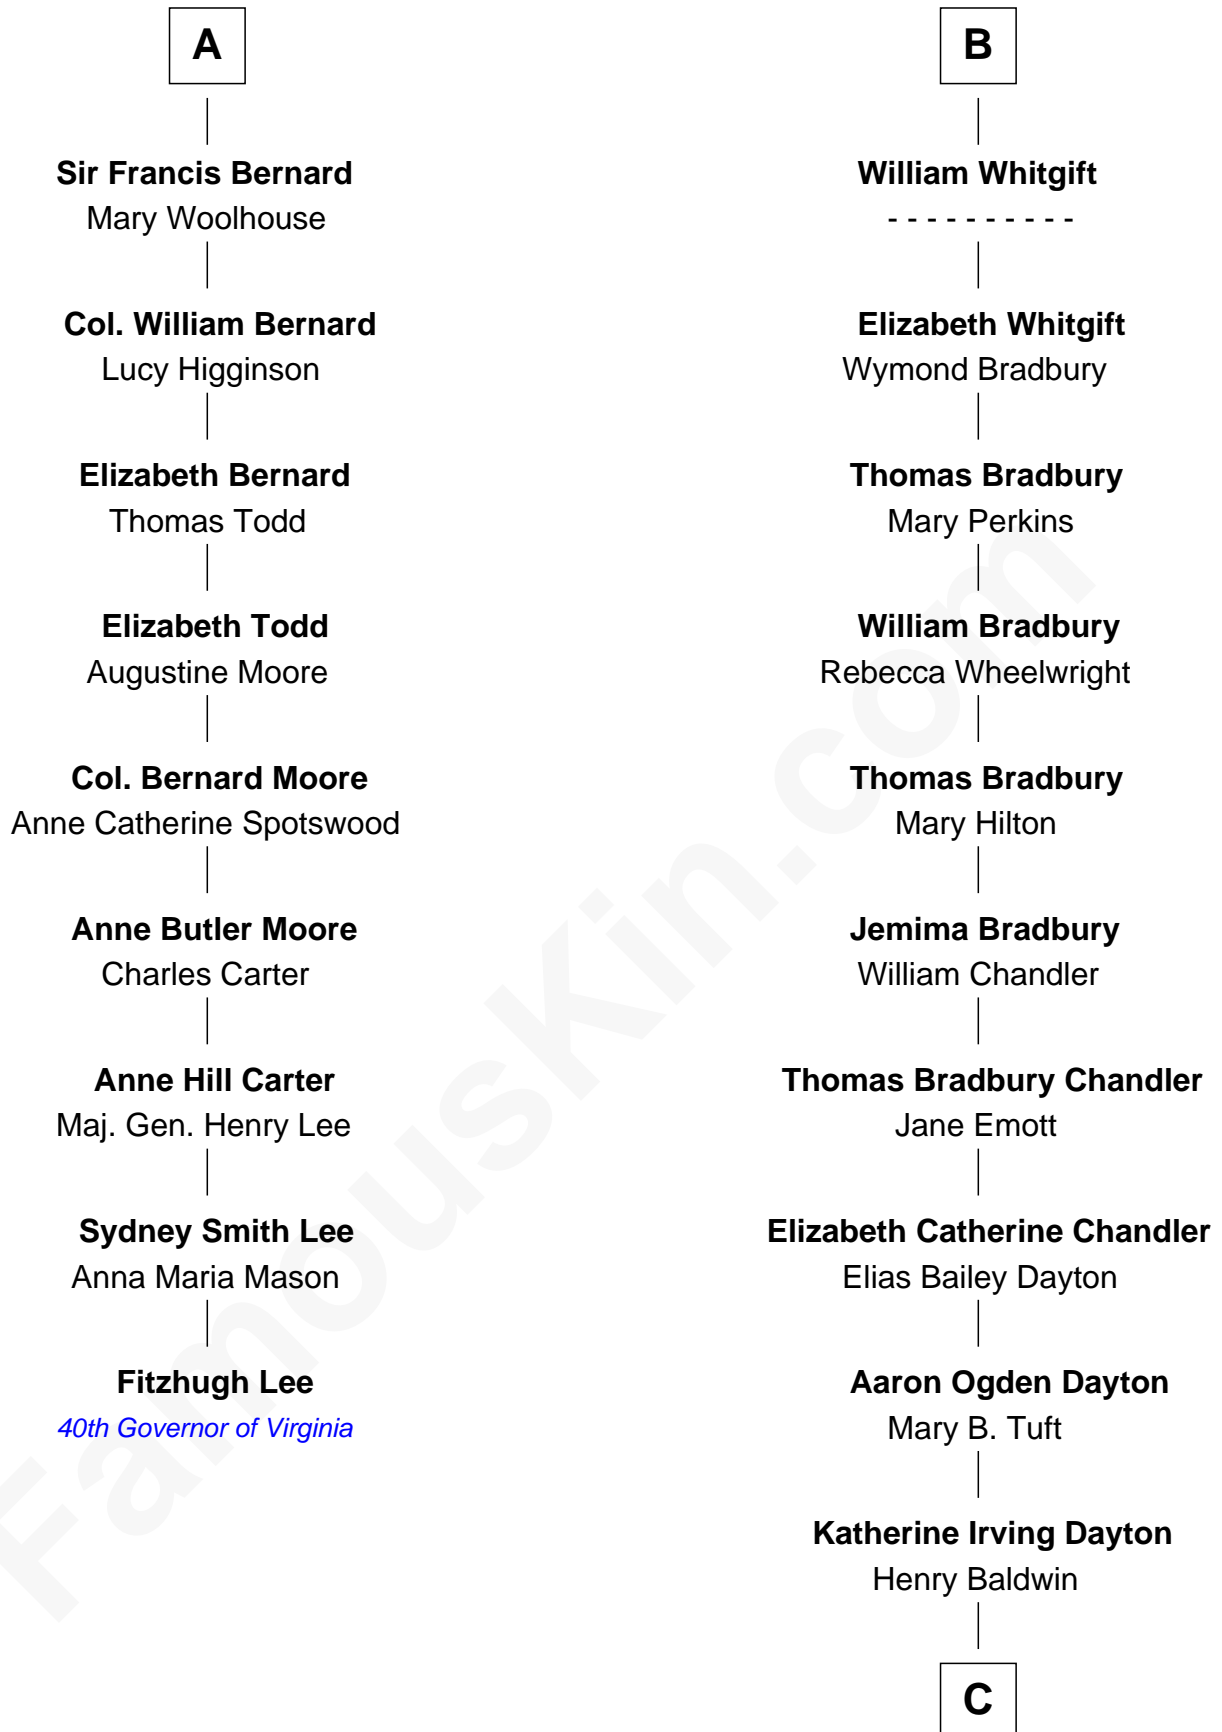

FamousKin.com

Relationship Chart of

Fitzhugh Lee

40th Governor of Virginia

15th cousin 5 times removed of

Christopher Reeve

Movie Actor

John de Welles

Maud de Roos

Margery de Welles

Stephen le Scrope

John le Scrope

Elizabeth Chaworth

Elizabeth le Scrope

Sir Henry le Scrope

Margaret Scrope

John de Welles

Eleanor de Mowbray

Eudo de Welles

Maud de Greystoke

Sir Lionel de Welles

Joan de Waterton

Margaret de Welles

Sir Thomas Dymoke

Jane Dymoke

John Fulnetby

Katherine Fulnetby

William Dynwell

Anne Dynwell

Henry Whitgift

B

C