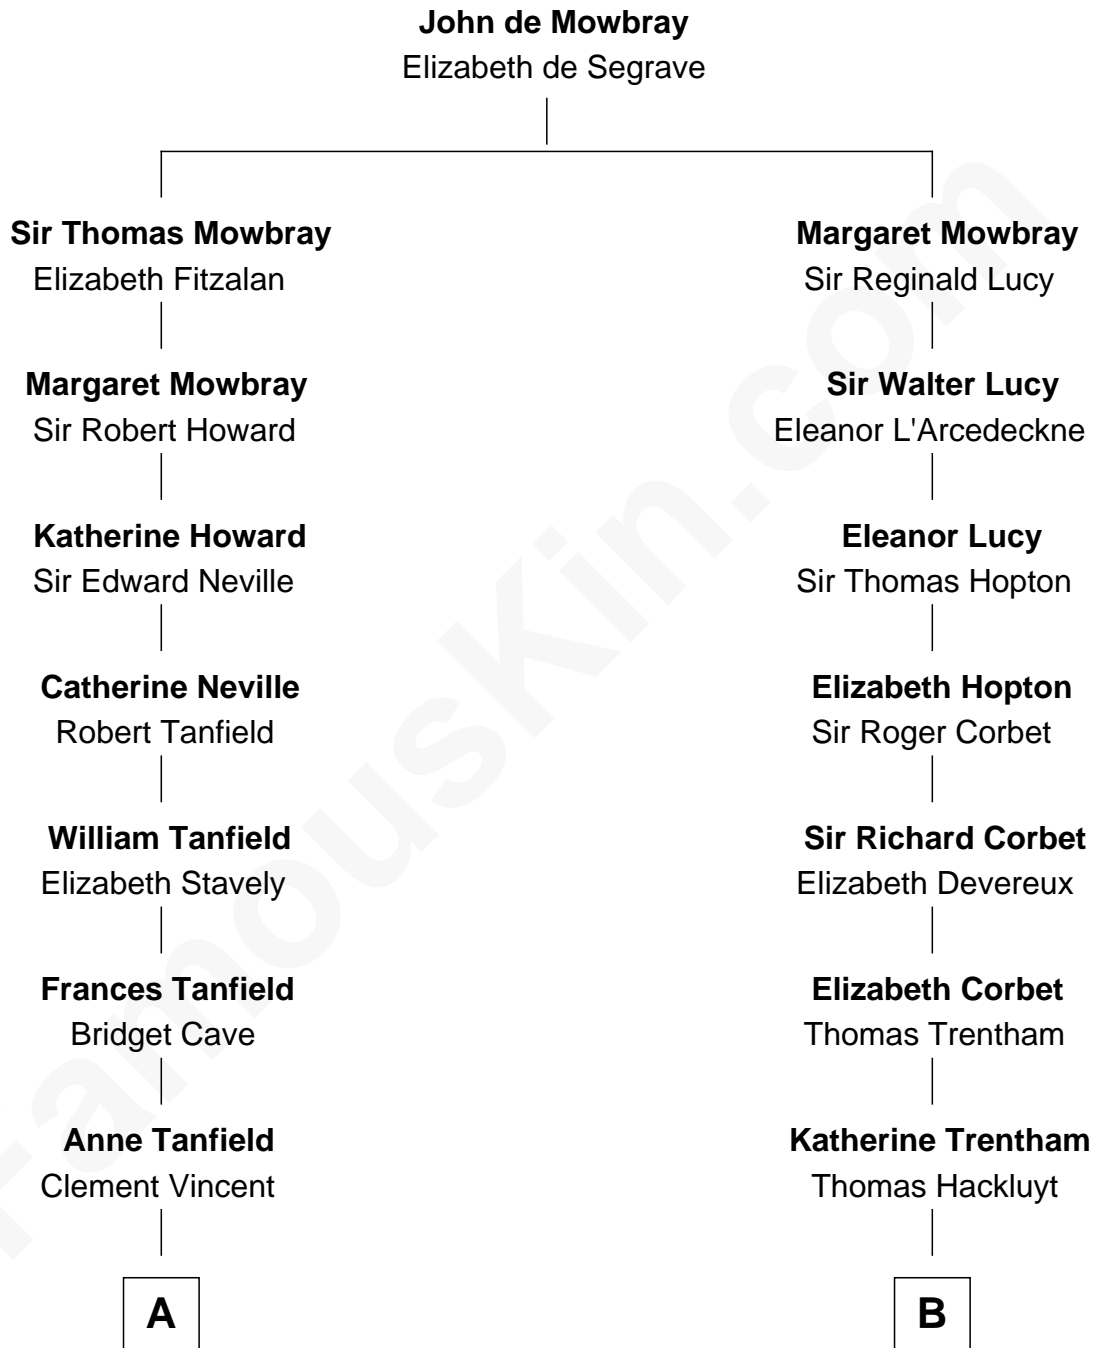

FamousKin.com

Relationship Chart of

Fitzhugh Lee

40th Governor of Virginia

16th cousin 4 times removed of

Christopher Reeve

Movie Actor