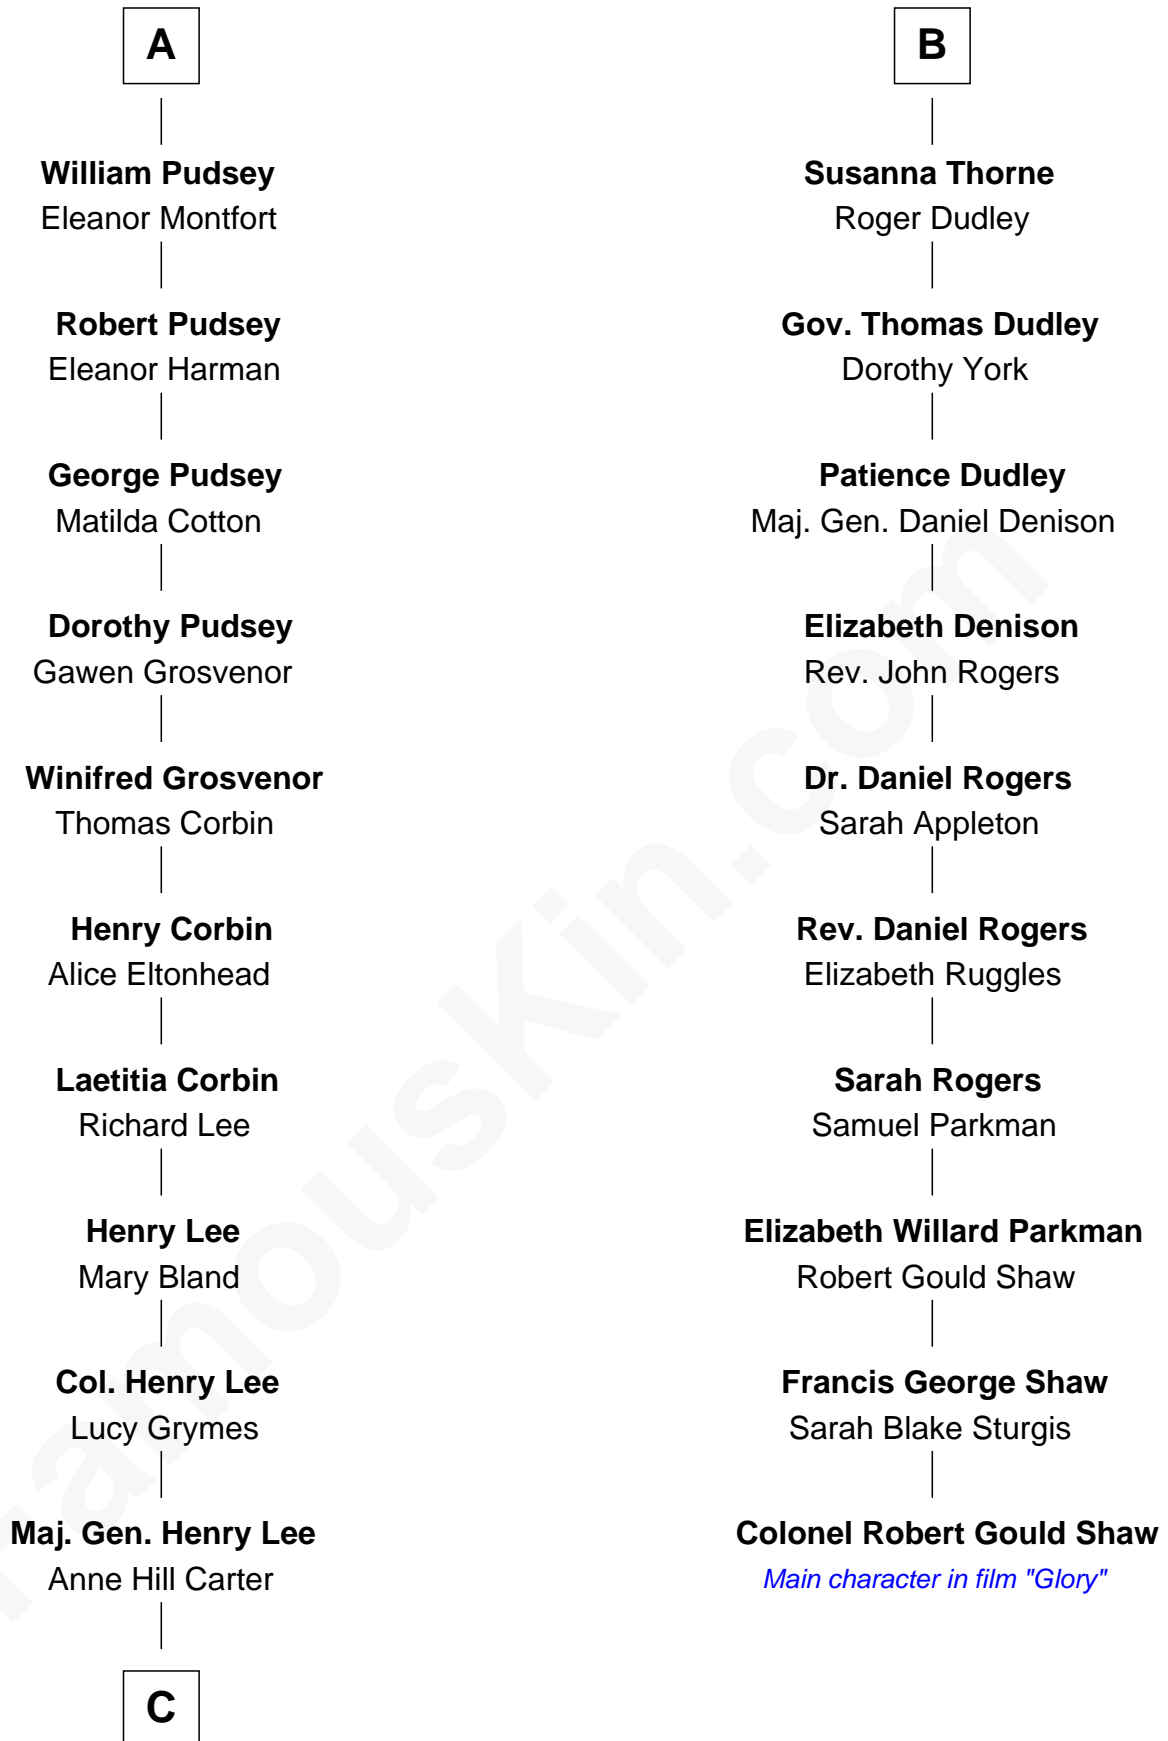

FamousKin.com

Relationship Chart of

Fitzhugh Lee

40th Governor of Virginia

16th cousin 2 times removed of

Colonel Robert Gould Shaw

U.S. Civil War leader of film "Glory" fame

C

—
Sydney Smith Lee
Anna Maria Mason

—
Fitzhugh Lee
40th Governor of Virginia

FamousKin.com