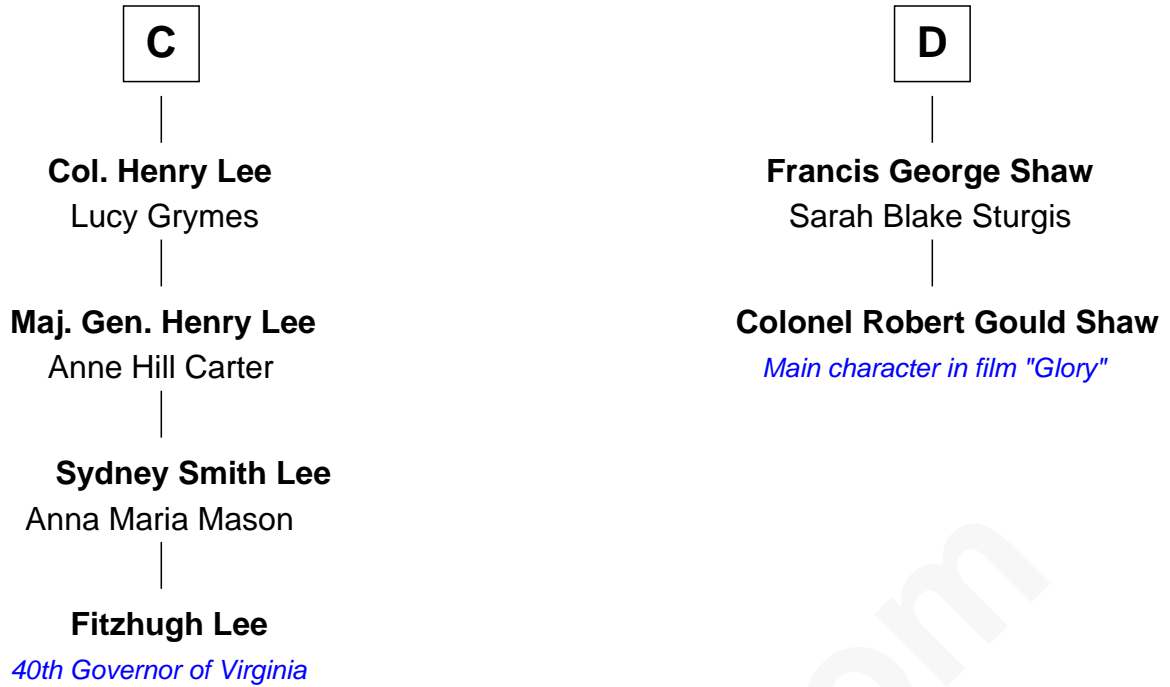

FamousKin.com

Relationship Chart of

Fitzhugh Lee

40th Governor of Virginia

18th cousin 2 times removed of

Colonel Robert Gould Shaw

U.S. Civil War leader of film "Glory" fame

Sir Nicholas Audley

Joan Martin

FamousKin.com