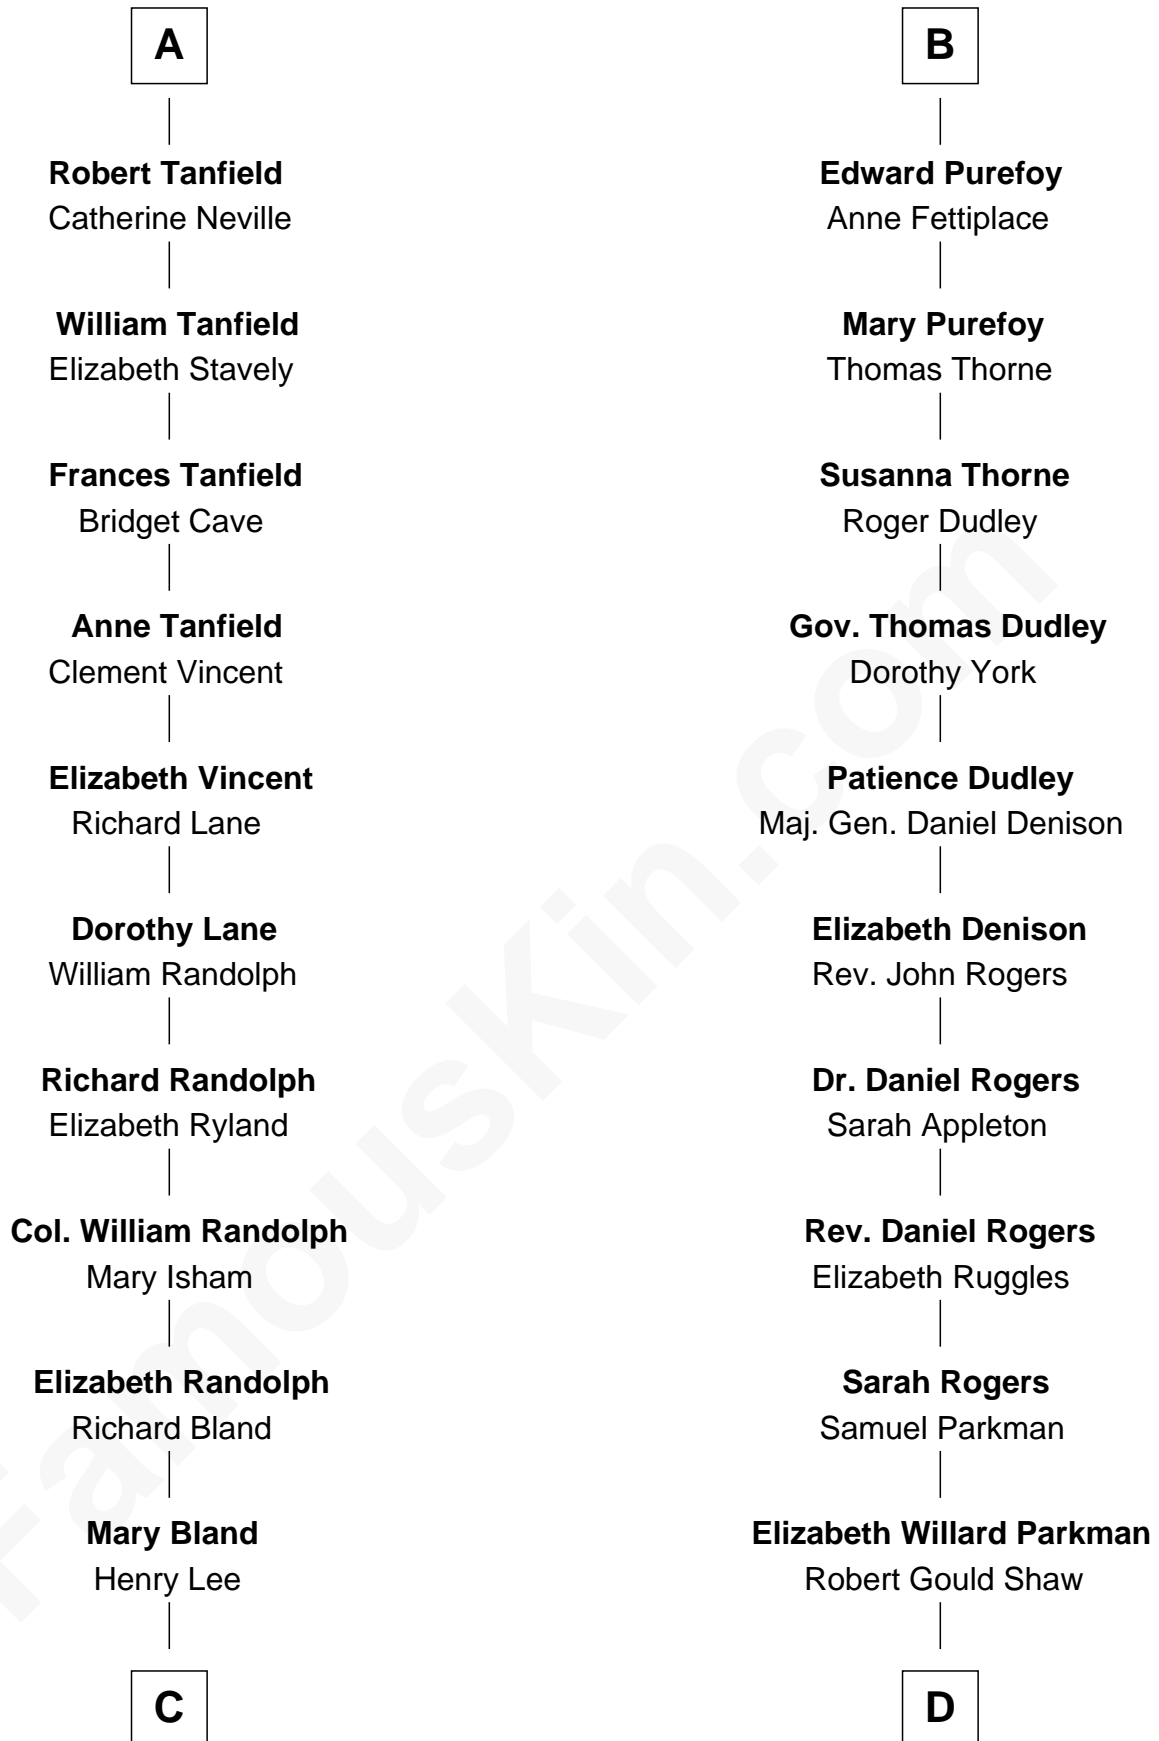

FamousKin.com

Relationship Chart of

Fitzhugh Lee

40th Governor of Virginia

18th cousin 2 times removed of

Colonel Robert Gould Shaw

U.S. Civil War leader of film "Glory" fame

Sir Nicholas Audley

Joan Martin

FamousKin.com