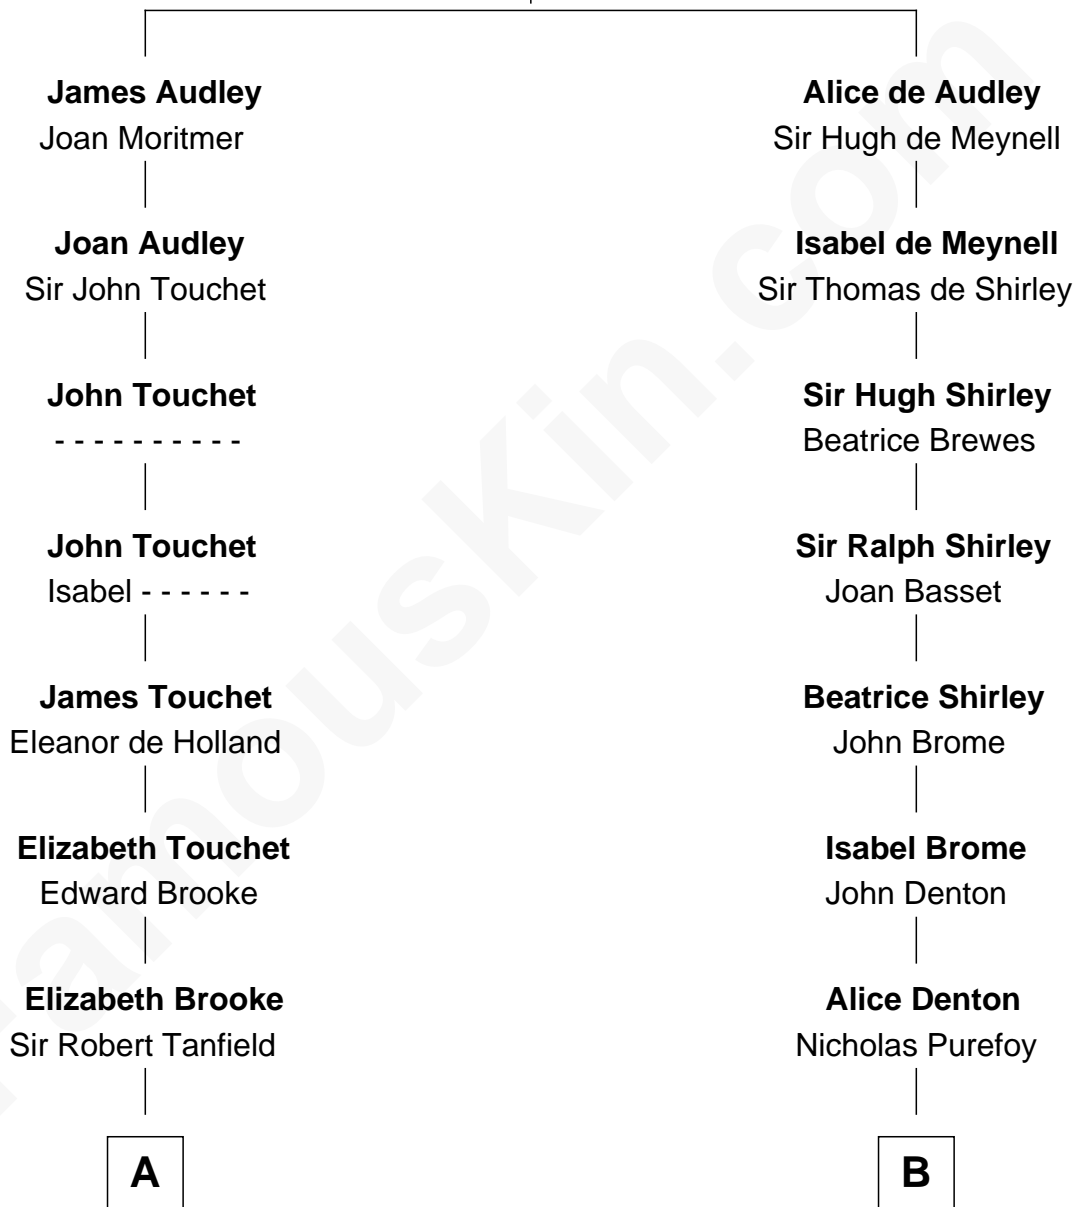

FamousKin.com

Relationship Chart of

Fitzhugh Lee

40th Governor of Virginia

18th cousin 2 times removed of

Colonel Robert Gould Shaw

U.S. Civil War leader of film "Glory" fame

Sir Nicholas Audley

Joan Martin

FamousKin.com