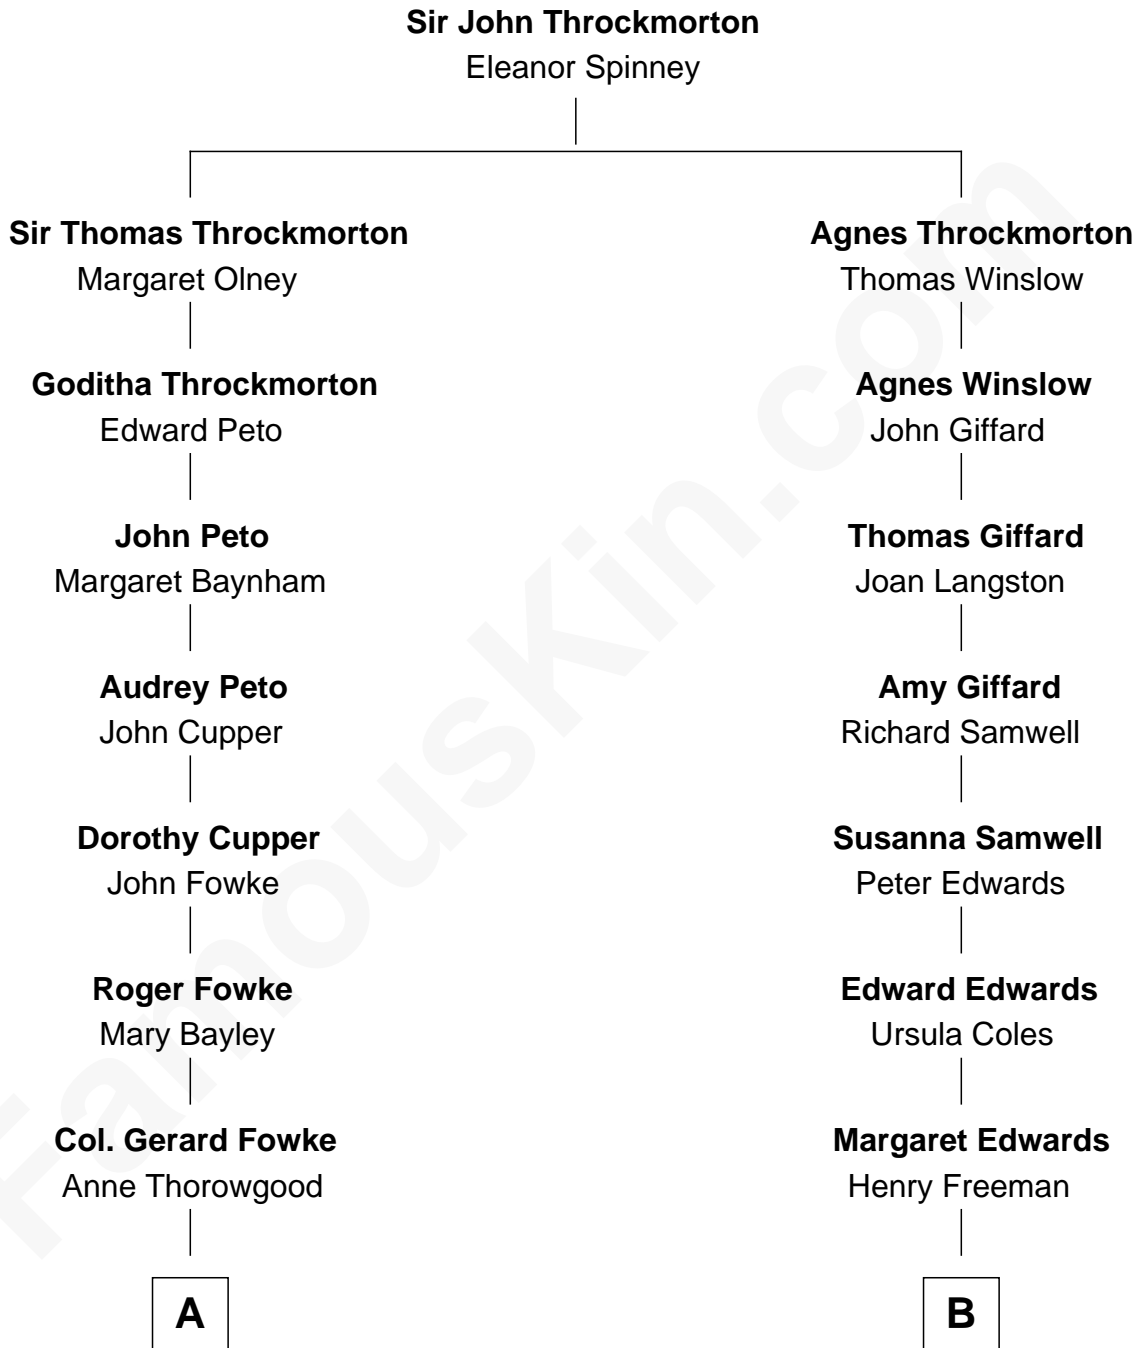

FamousKin.com

Relationship Chart of

Fitzhugh Lee

40th Governor of Virginia

12th cousin 3 times removed of

General George B. McClellan

Union Army - U.S. Civil War

A

Mary Fowke
George Mason

George Mason
Ann Thompson

George Mason
Anne Eilbeck

Gen. John Mason
Anne Maria Murray

Anna Maria Mason
Sydney Smith Lee

Fitzhugh Lee
40th Governor of Virginia

B

Alice Freeman
John Thompson

Dorothy Thompson
Thomas Parke

Martha Parke
Isaac Wheeler

Martha Wheeler
John Williams

Eunice Williams
Joseph Gallup

Lucy Gallup
James Eldredge

Eunice Eldredge
James McClellan

Dr. George McClellan
Elizabeth Sophia Brinton