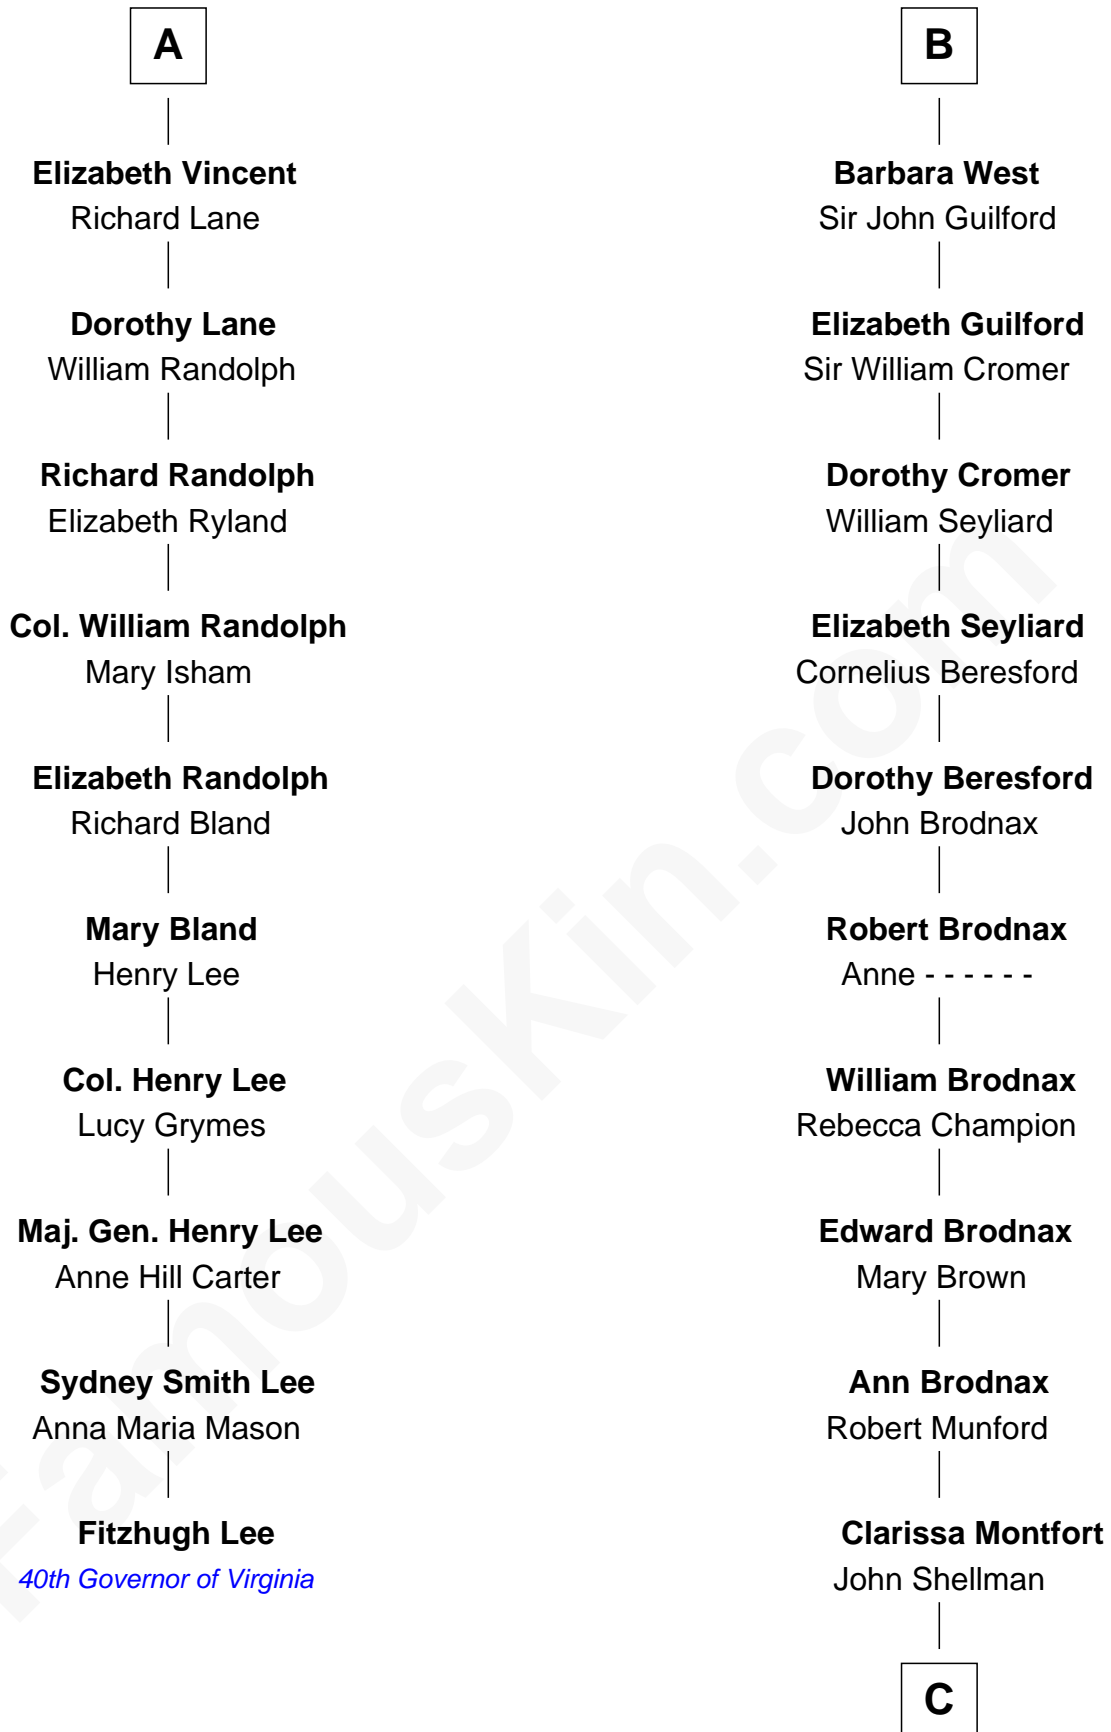

FamousKin.com

Relationship Chart of

Fitzhugh Lee

40th Governor of Virginia

16th cousin 5 times removed of

George H. W. Bush

41st U.S. President

C

—
Susan Montfort Shellman

Samuel Howard Fay

—
Harriet Eleanor Fay

Rev. James Smith Bush

—
Samuel Prescott Bush

Flora Sheldon

—
Prescott Sheldon Bush

Dorothy Wear Walker