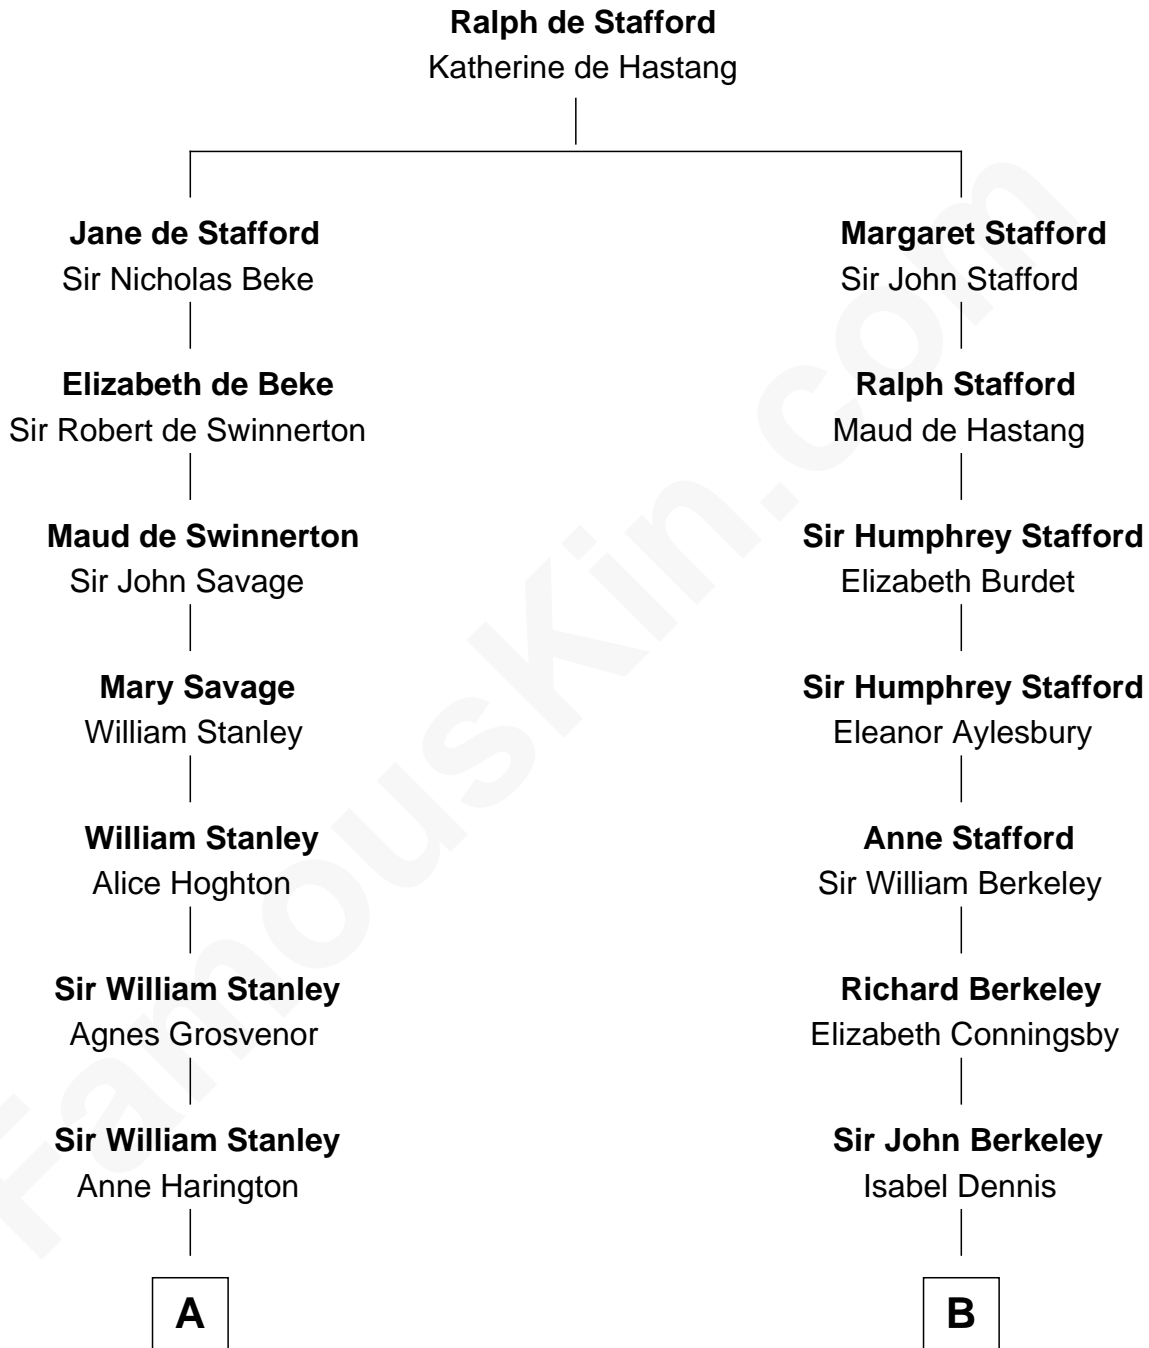

FamousKin.com

Relationship Chart of

Fitzhugh Lee

40th Governor of Virginia

16th cousin 5 times removed of

George H. W. Bush

41st U.S. President

C

Samuel Howard Fay
Susan Montfort Shellman

Harriet Eleanor Fay
Rev. James Smith Bush

Samuel Prescott Bush
Flora Sheldon

Prescott Sheldon Bush
Dorothy Wear Walker

George H. W. Bush
41st U.S. President

FamousKin.com