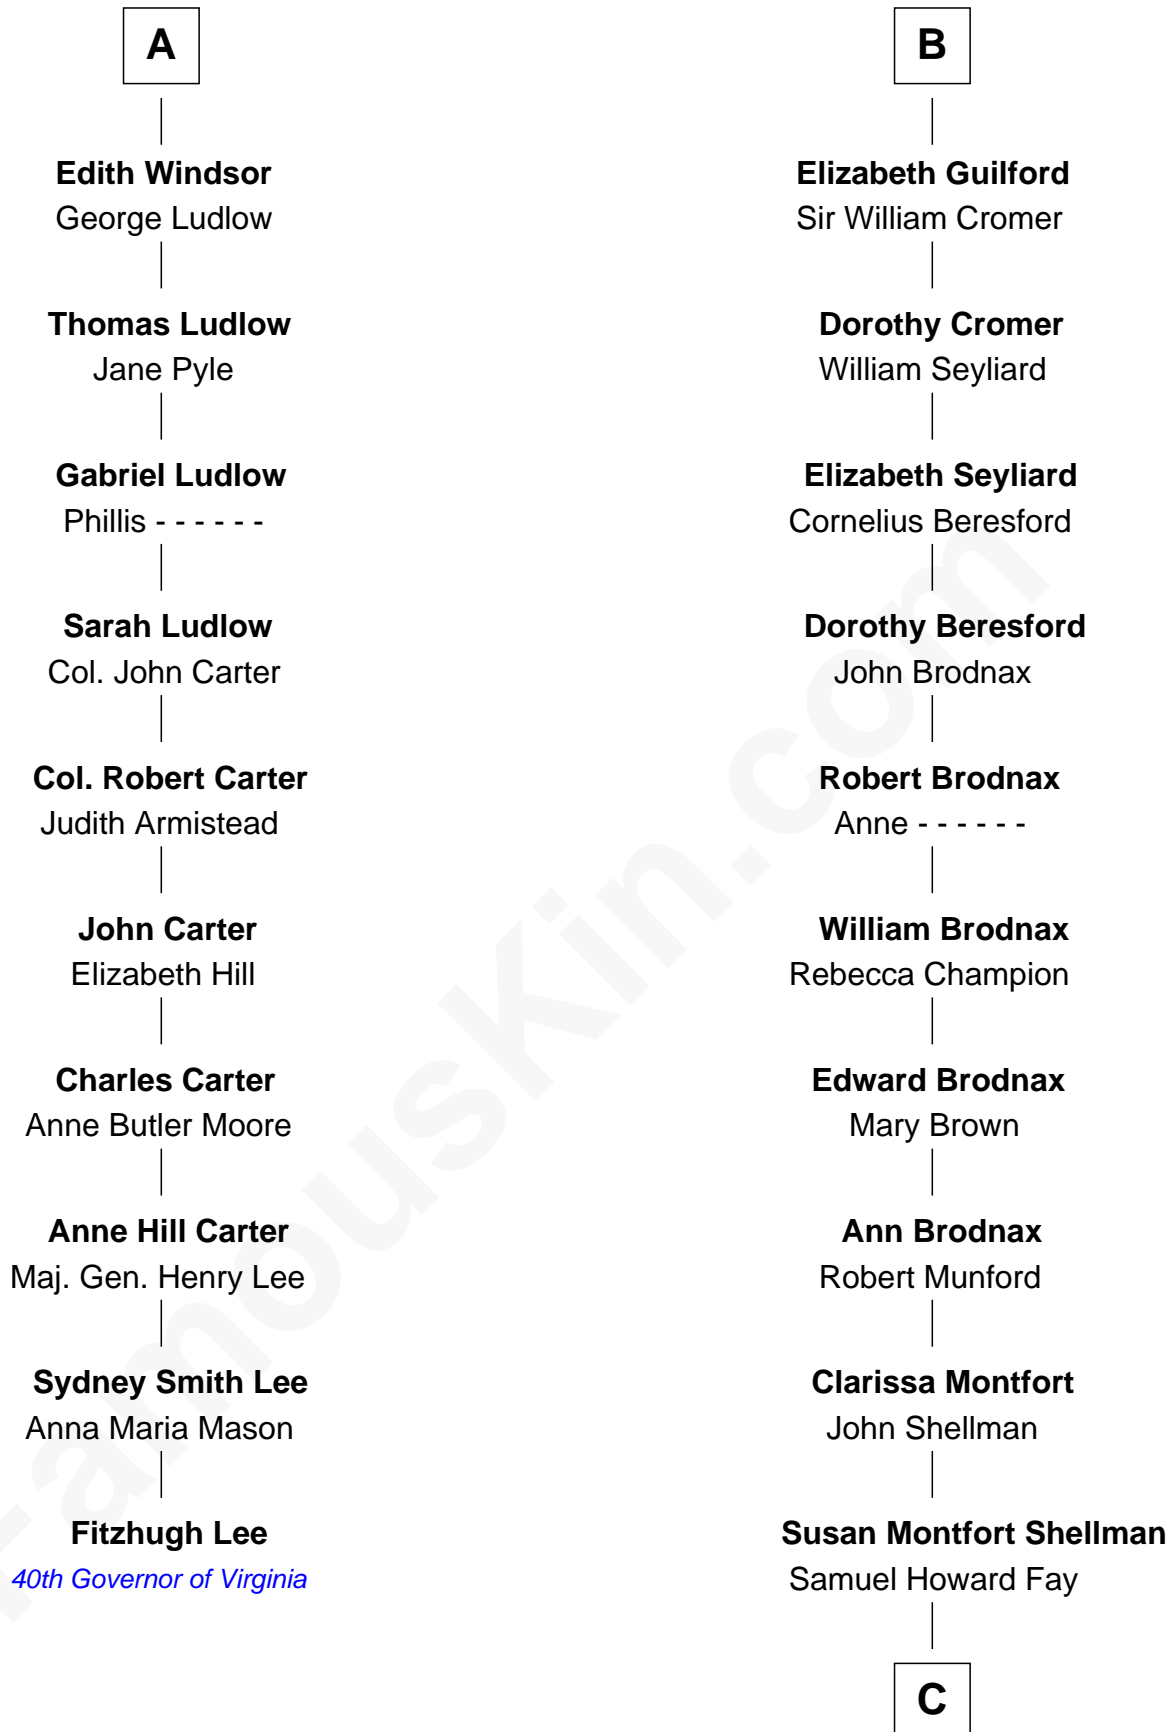

FamousKin.com

Relationship Chart of

Fitzhugh Lee

40th Governor of Virginia

16th cousin 4 times removed of

George H. W. Bush

41st U.S. President

Sir Hugh de Courtenay

Agnes de St. John

C

Harriet Eleanor Fay
Rev. James Smith Bush

Samuel Prescott Bush
Flora Sheldon

Prescott Sheldon Bush
Dorothy Wear Walker

George H. W. Bush
41st U.S. President

FamousKin.com