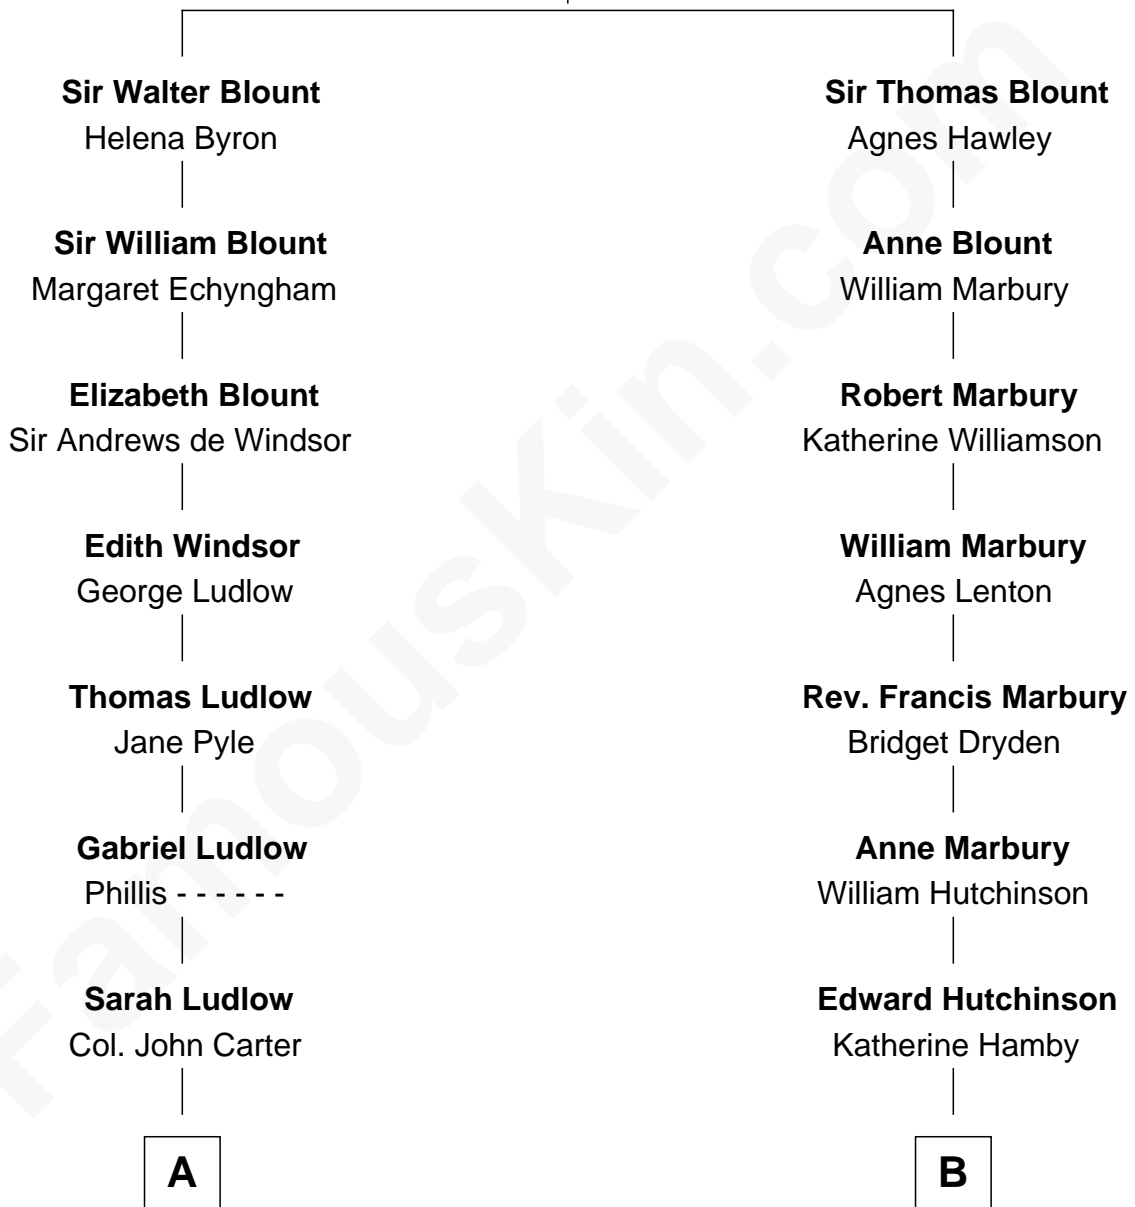

## Relationship Chart of

### Fitzhugh Lee

40th Governor of Virginia

12th cousin 6 times removed of

**George W. Bush**  
43rd U.S. President

**Sir Thomas Blount**  
Margaret de Gresley

**C**

George Herbert Walker Bush

Barbara Pierce

George W. Bush

*43rd U.S. President*

FamousKin.com