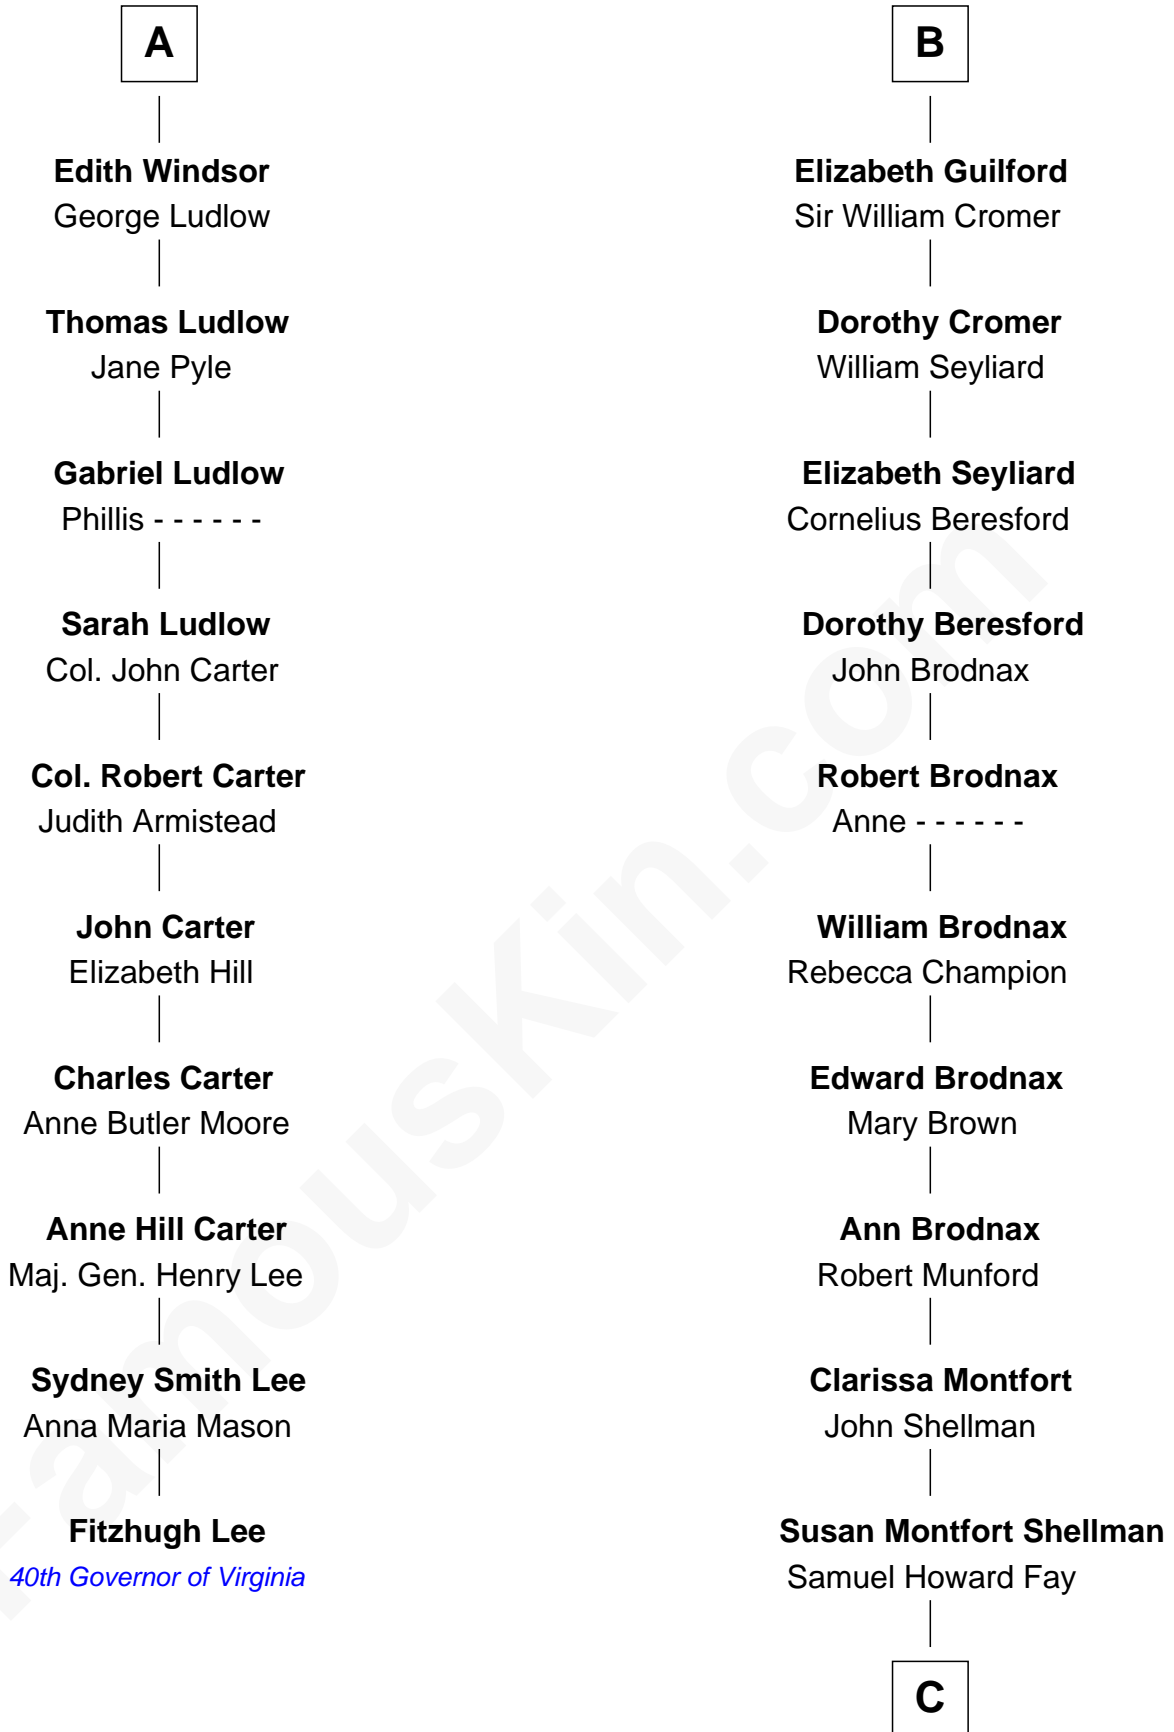

FamousKin.com

Relationship Chart of

Fitzhugh Lee

40th Governor of Virginia

16th cousin 5 times removed of

George W. Bush

43rd U.S. President

Sir Hugh de Courtenay

Agnes de St. John

C

Harriet Eleanor Fay
Rev. James Smith Bush

Samuel Prescott Bush
Flora Sheldon

Prescott Sheldon Bush
Dorothy Wear Walker

George Herbert Walker Bush
Barbara Pierce

George W. Bush
43rd U.S. President