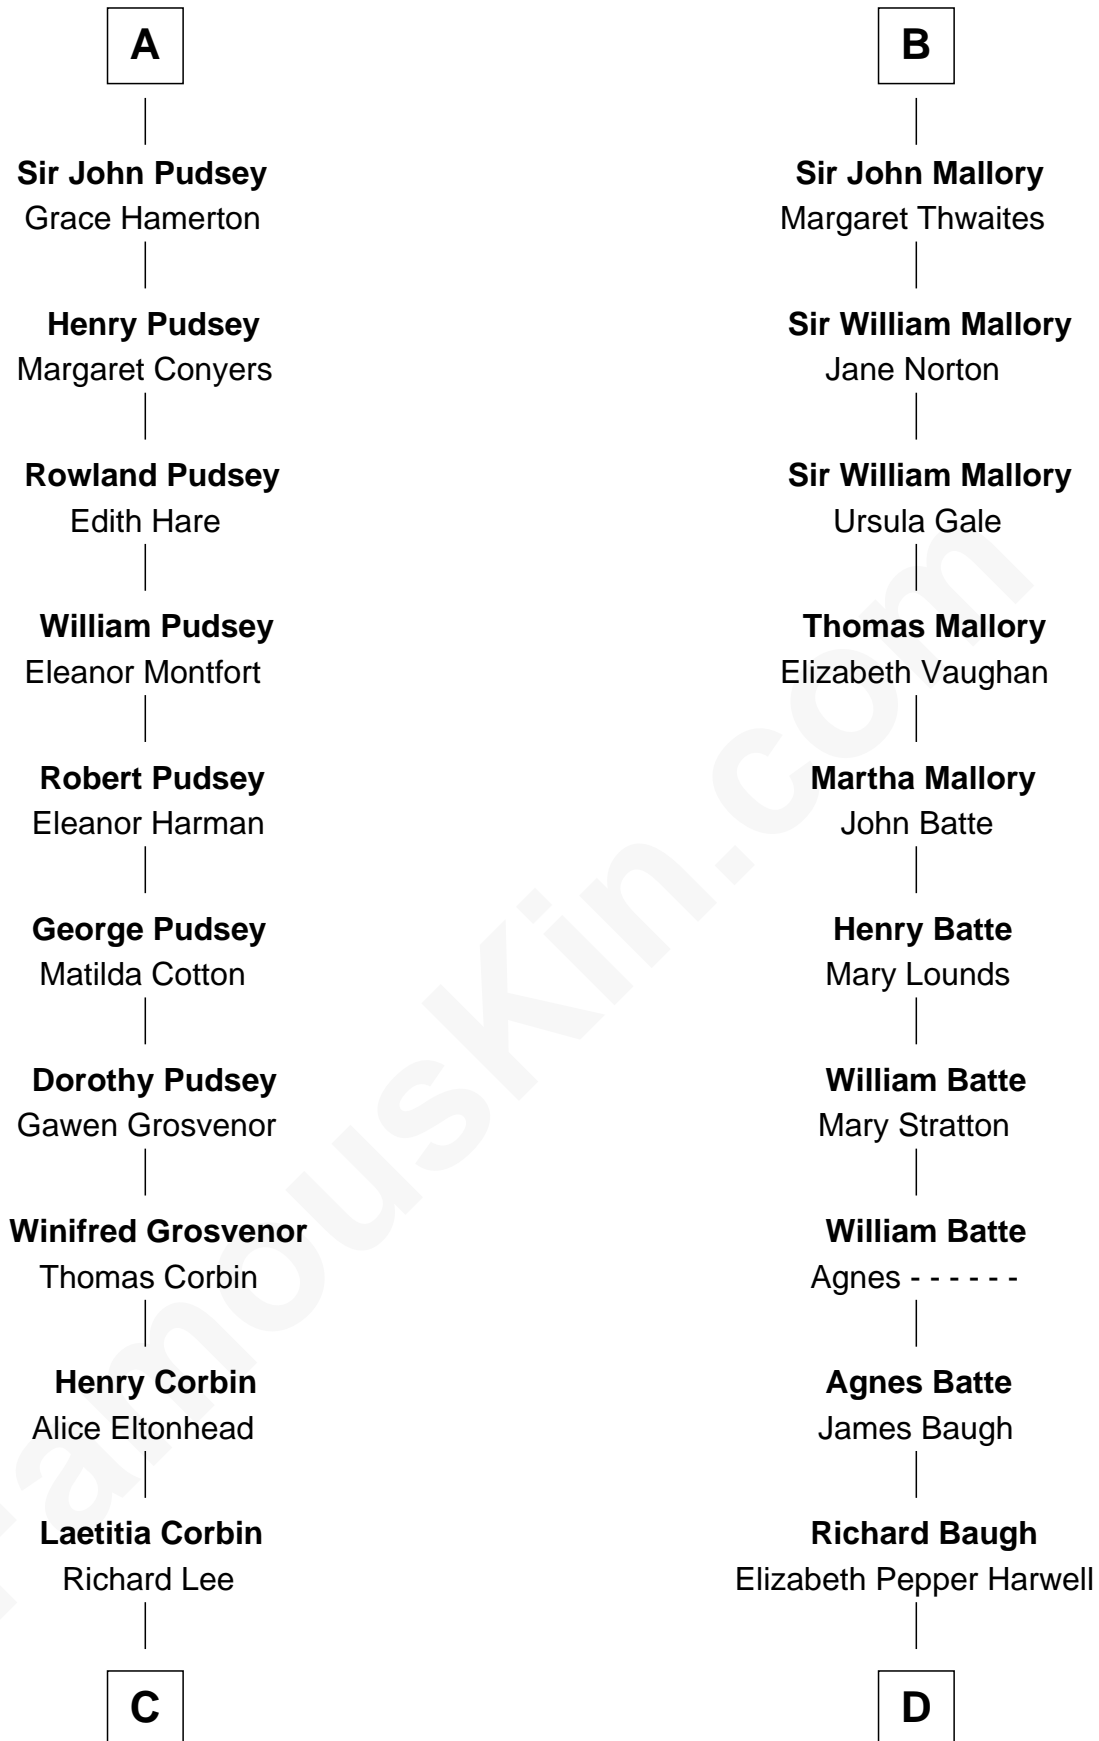

FamousKin.com Relationship Chart of

Fitzhugh Lee

40th Governor of Virginia

21st cousin of

Liza Minnelli

Singer and Actress

Maud of Angus

C

Henry Lee
Mary Bland

Col. Henry Lee
Lucy Grymes

Maj. Gen. Henry Lee
Anne Hill Carter

Sydney Smith Lee
Anna Maria Mason

Fitzhugh Lee
40th Governor of Virginia

D

John Aldridge Baugh
Mary Ann Marable

Elizabeth Baugh
William Tecumseh Gumm