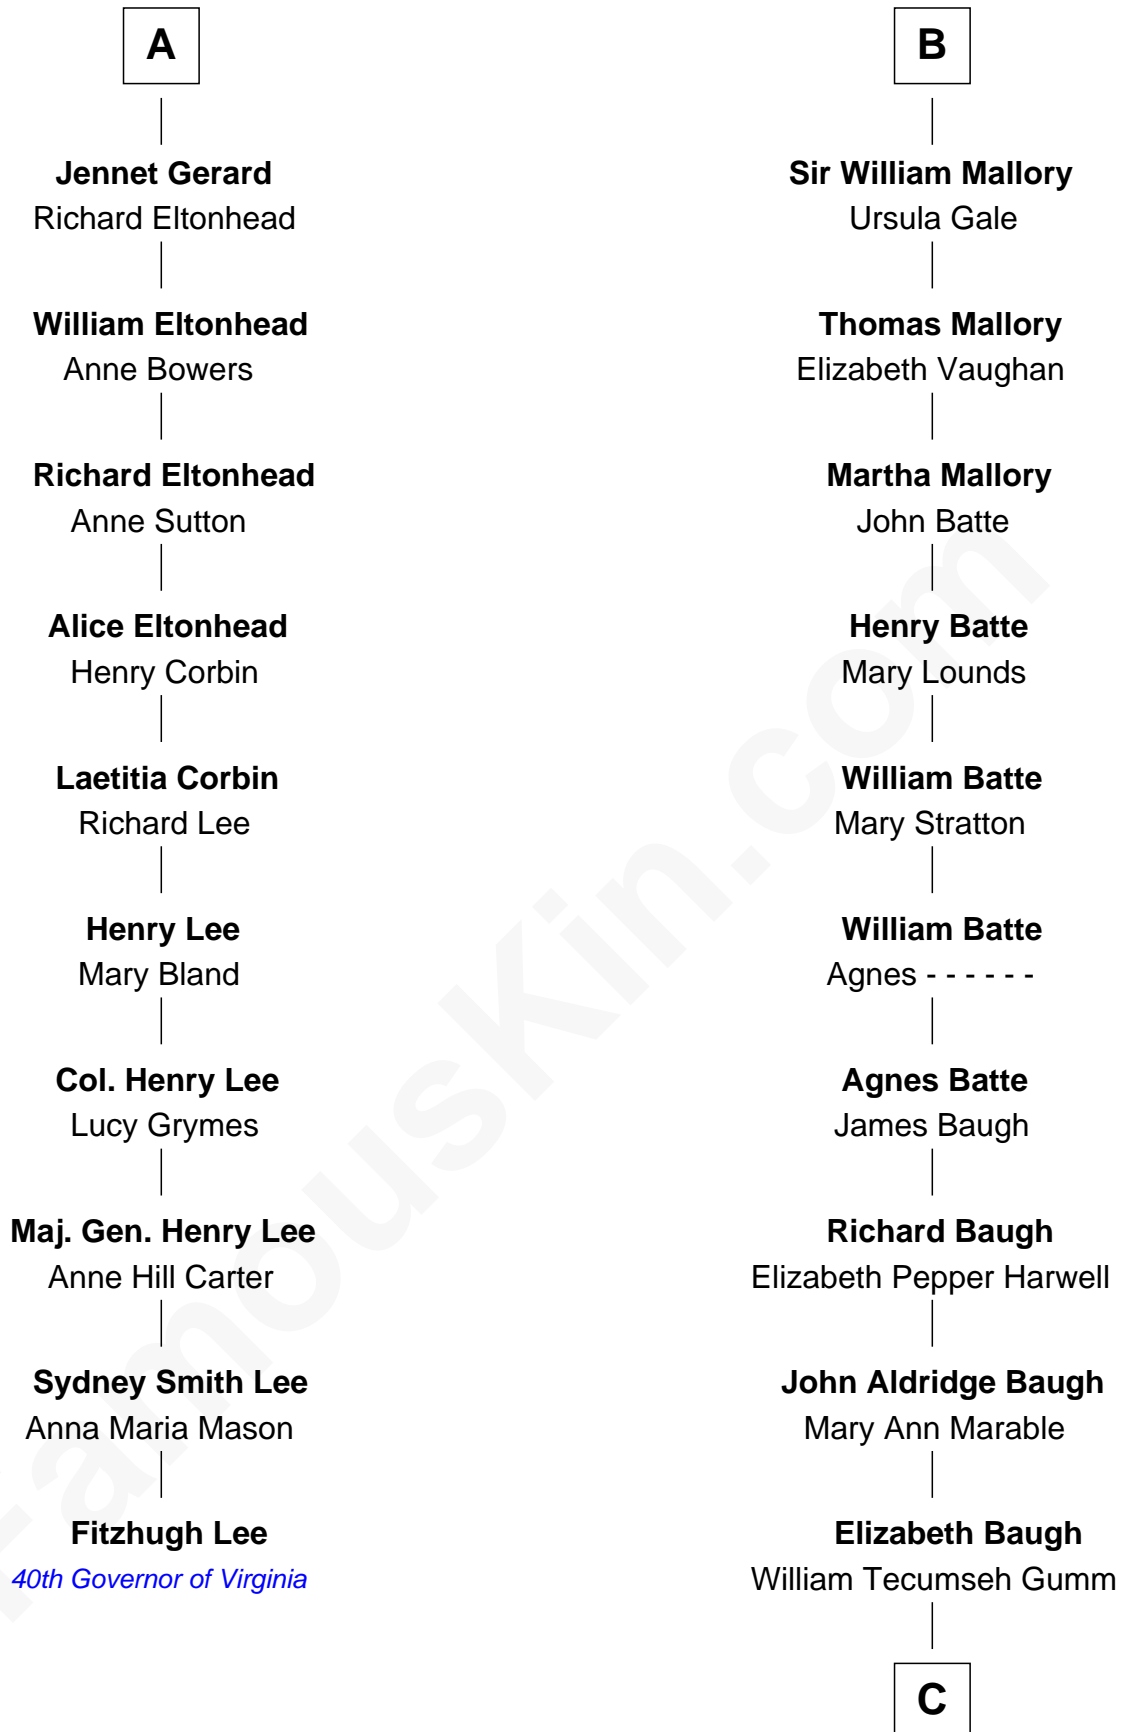

FamousKin.com

Relationship Chart of

Fitzhugh Lee

40th Governor of Virginia

16th cousin 3 times removed of

Liza Minnelli

Singer and Actress

Edmund Fitzalan

Alice de Warenne

Richard Fitzalan
Eleanor Plantagenet

Sir Richard Fitzalan
Elizabeth de Bohun

Elizabeth Fitzalan
Sir Robert Goushill

Joan Goushill
Sir Thomas Stanley

Katherine Stanley
Sir John Savage

Dulcia Savage
Sir Henry Bold

Maud Bold
Thomas Gerard

A

Aline Fitzalan

Sir Roger le Strange

Lucy le Strange
Sir William Willoughby

Margery Willoughby
Sir William FitzHugh

Lora FitzHugh
Sir John Constable

Joan Constable
Sir William Mallory

Sir John Mallory
Margaret Thwaites

Sir William Mallory
Jane Norton

B

C

Francis Avent Gumm

Ethel Marian Milne

Frances Ethel Gumm

Vincent Minnelli