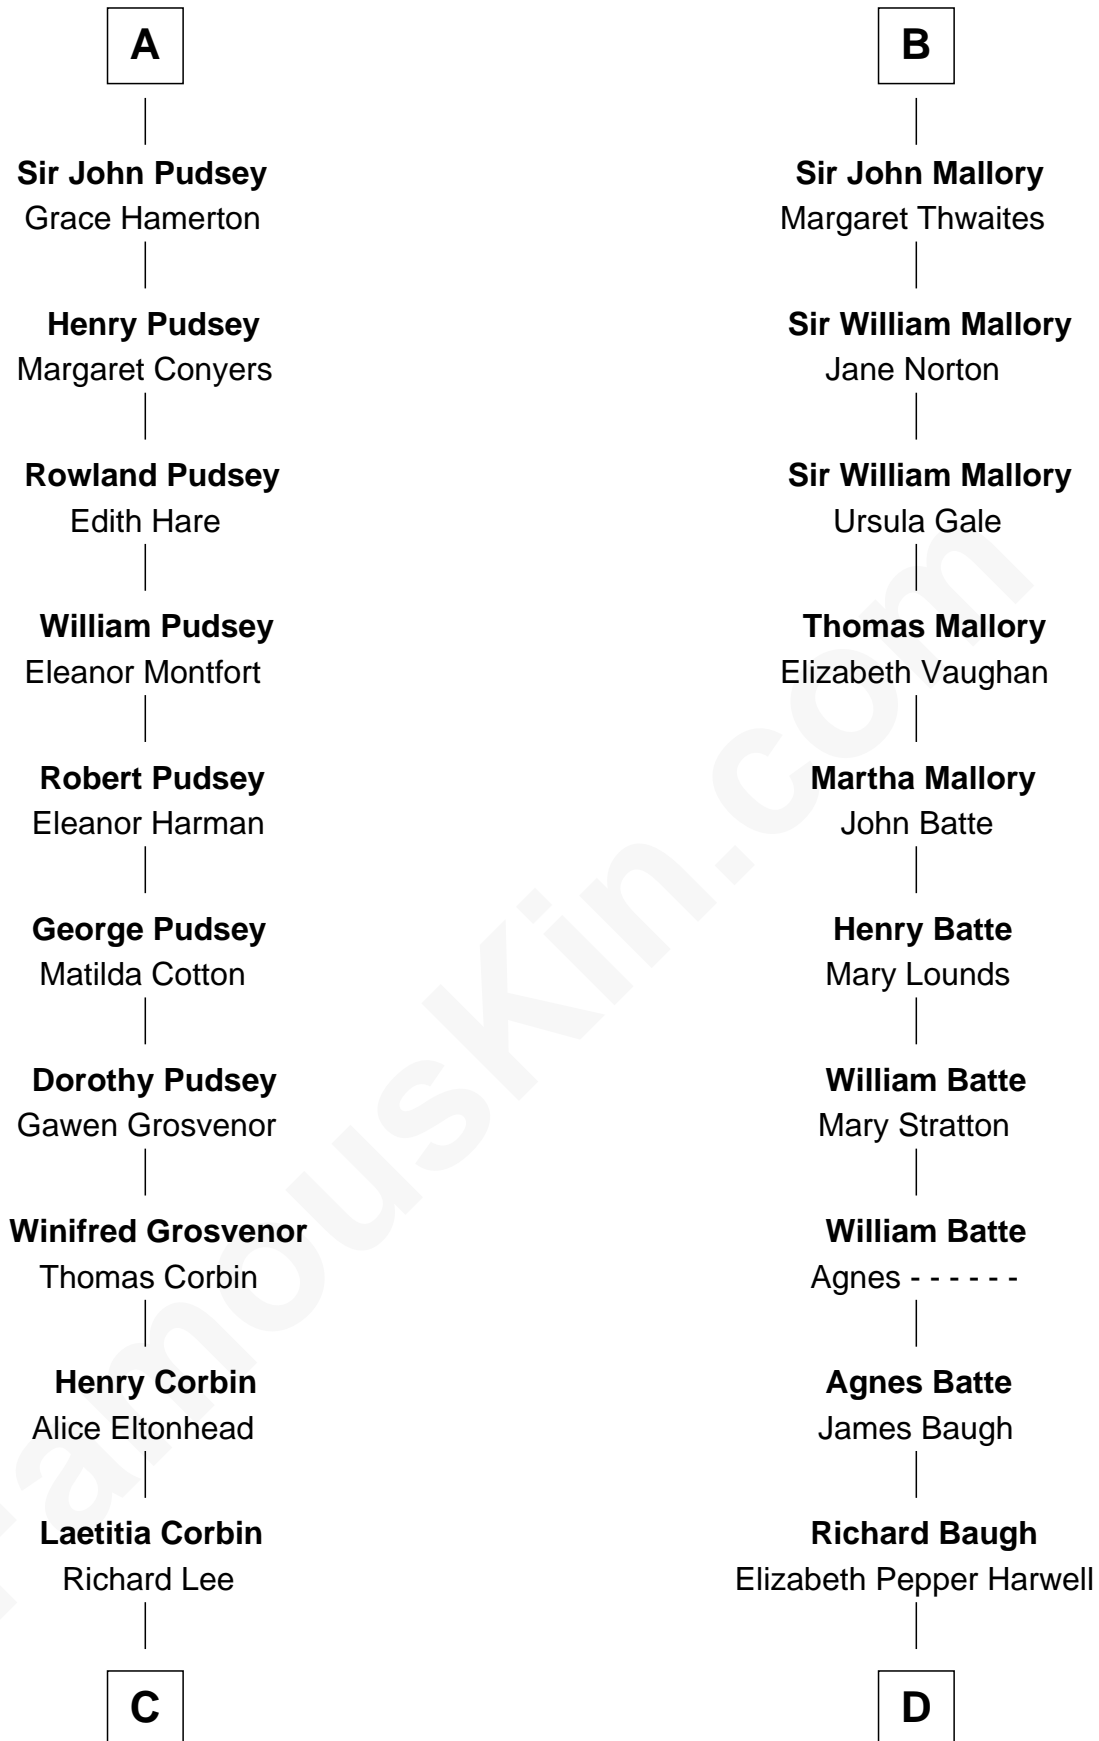

FamousKin.com

Relationship Chart of

Fitzhugh Lee

40th Governor of Virginia

20th cousin 1 time removed of

Judy Garland

Singer and Movie Actress

Maud of Angus

C

Henry Lee
Mary Bland

Col. Henry Lee
Lucy Grymes

Maj. Gen. Henry Lee
Anne Hill Carter

Sydney Smith Lee
Anna Maria Mason

Fitzhugh Lee
40th Governor of Virginia

D

John Aldridge Baugh
Mary Ann Marable