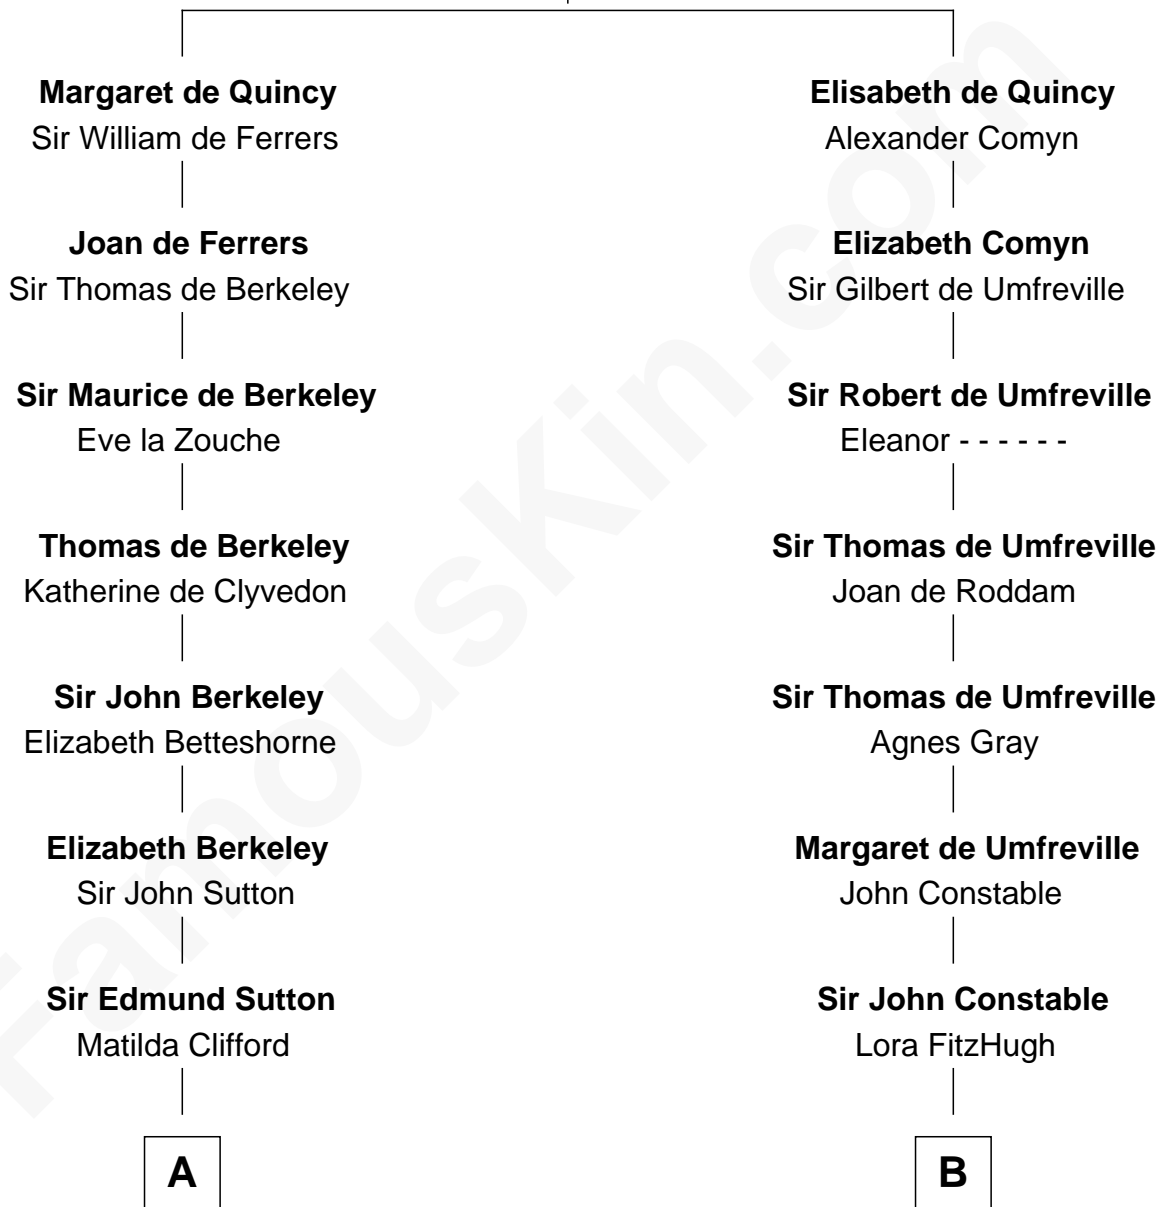

## Relationship Chart of

### Fitzhugh Lee

40th Governor of Virginia

19th cousin 2 times removed of

### Judy Garland

Singer and Movie Actress

**Sir Roger de Quincy**

Helen of Galloway

**C**

**Gen. John Mason**  
Anne Maria Murray

**Anna Maria Mason**  
Sydney Smith Lee

**Fitzhugh Lee**  
*40th Governor of Virginia*