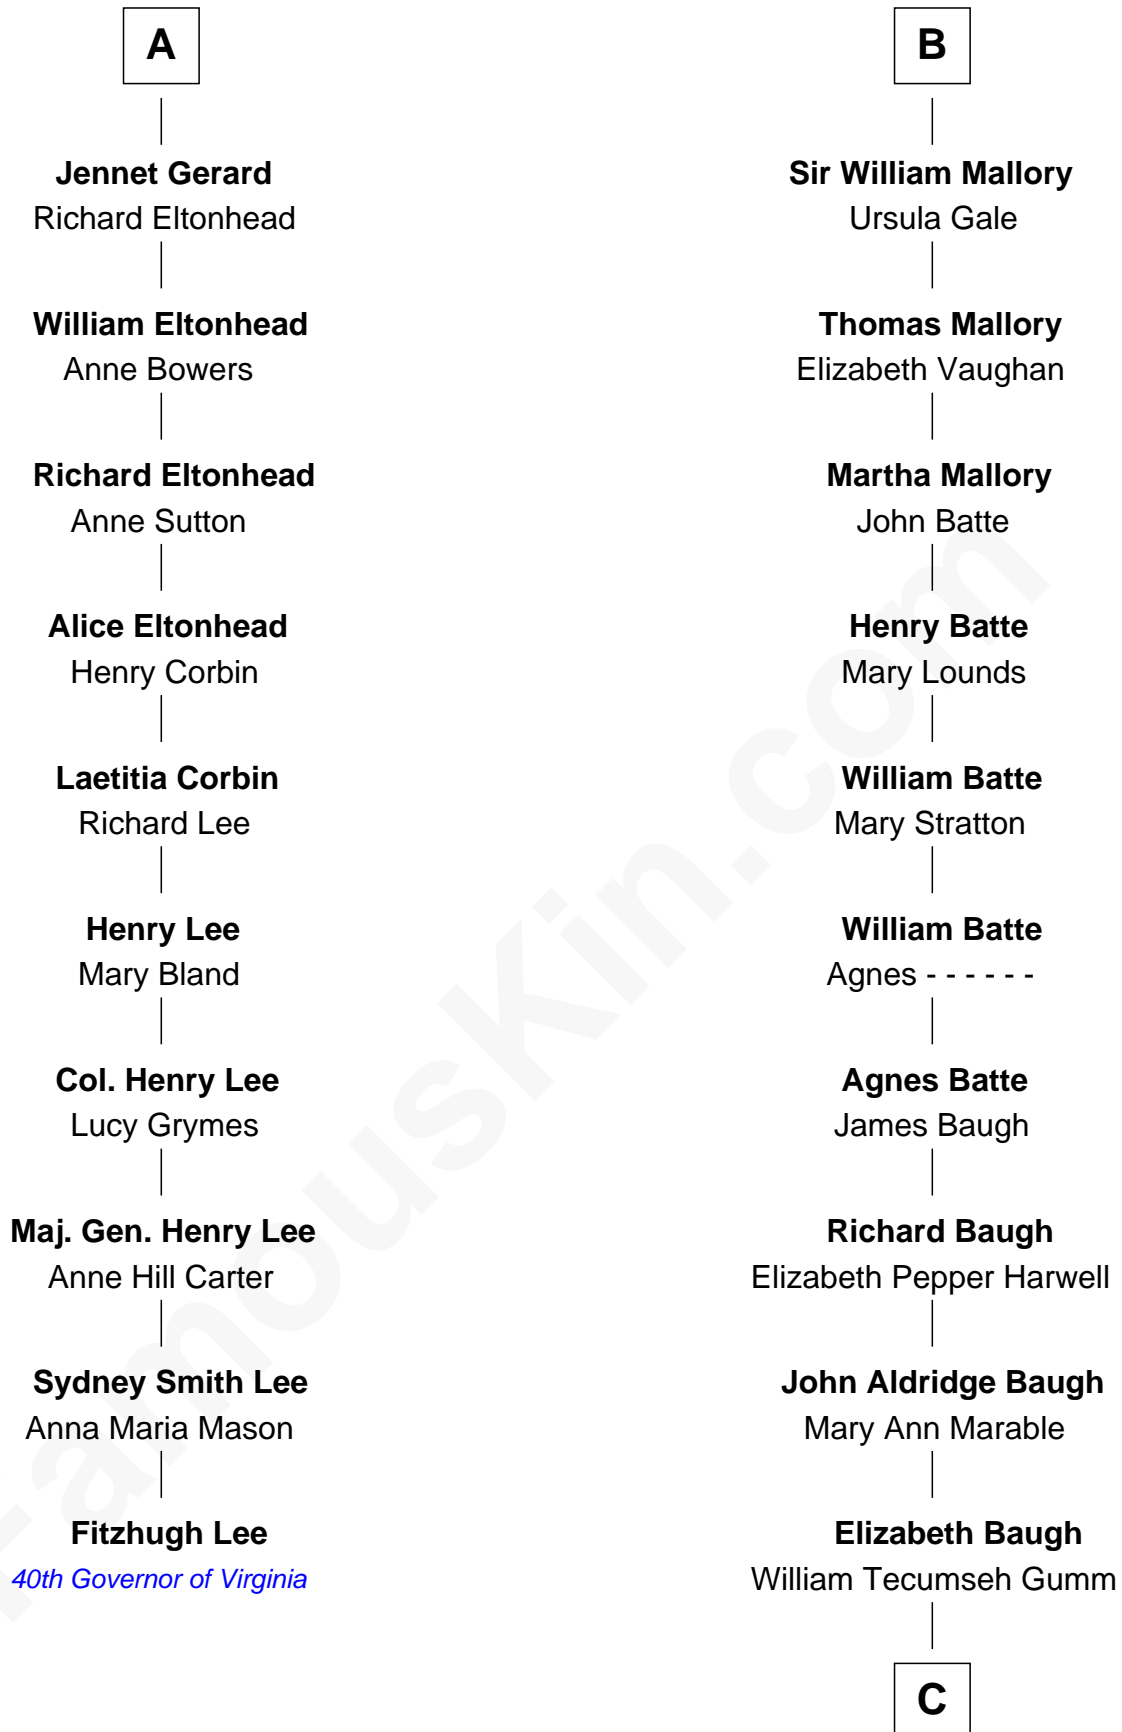

FamousKin.com

Relationship Chart of

Fitzhugh Lee

40th Governor of Virginia

16th cousin 2 times removed of

Judy Garland

Singer and Movie Actress

Edmund Fitzalan

Alice de Warenne

Richard Fitzalan
Eleanor Plantagenet

Sir Richard Fitzalan
Elizabeth de Bohun

Elizabeth Fitzalan
Sir Robert Goushill

Joan Goushill
Sir Thomas Stanley

Katherine Stanley
Sir John Savage

Dulcia Savage
Sir Henry Bold

Maud Bold
Thomas Gerard

A

Aline Fitzalan

Sir Roger le Strange

Lucy le Strange
Sir William Willoughby

Margery Willoughby
Sir William FitzHugh

Lora FitzHugh
Sir John Constable

Joan Constable
Sir William Mallory

Sir John Mallory
Margaret Thwaites

Sir William Mallory
Jane Norton

B

C

Francis Avent Gumm

Ethel Marian Milne

Judy Garland

Singer and Movie Actress