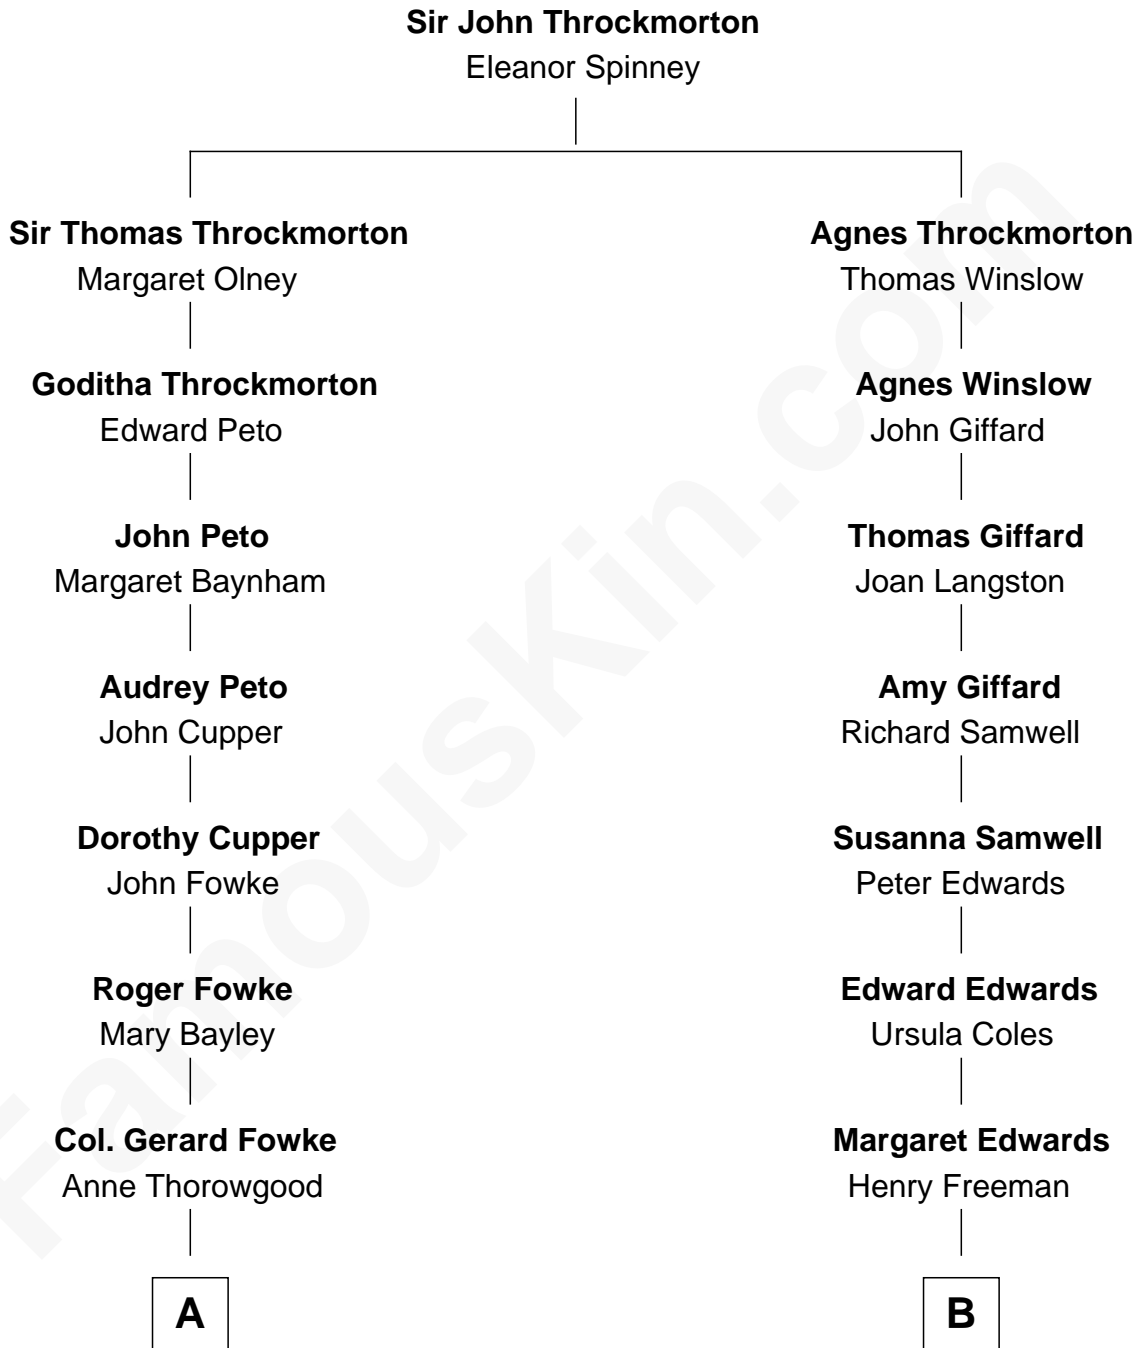

FamousKin.com

Relationship Chart of

Fitzhugh Lee

40th Governor of Virginia

12th cousin 7 times removed of

Alec Baldwin

Television and Movie Actor

C

Alexander Rae Baldwin

Ruth Mary Noble

Alexander Rae Baldwin

Carol Newcomb Martineau

Alec Baldwin

Television and Movie Actor

FamousKin.com