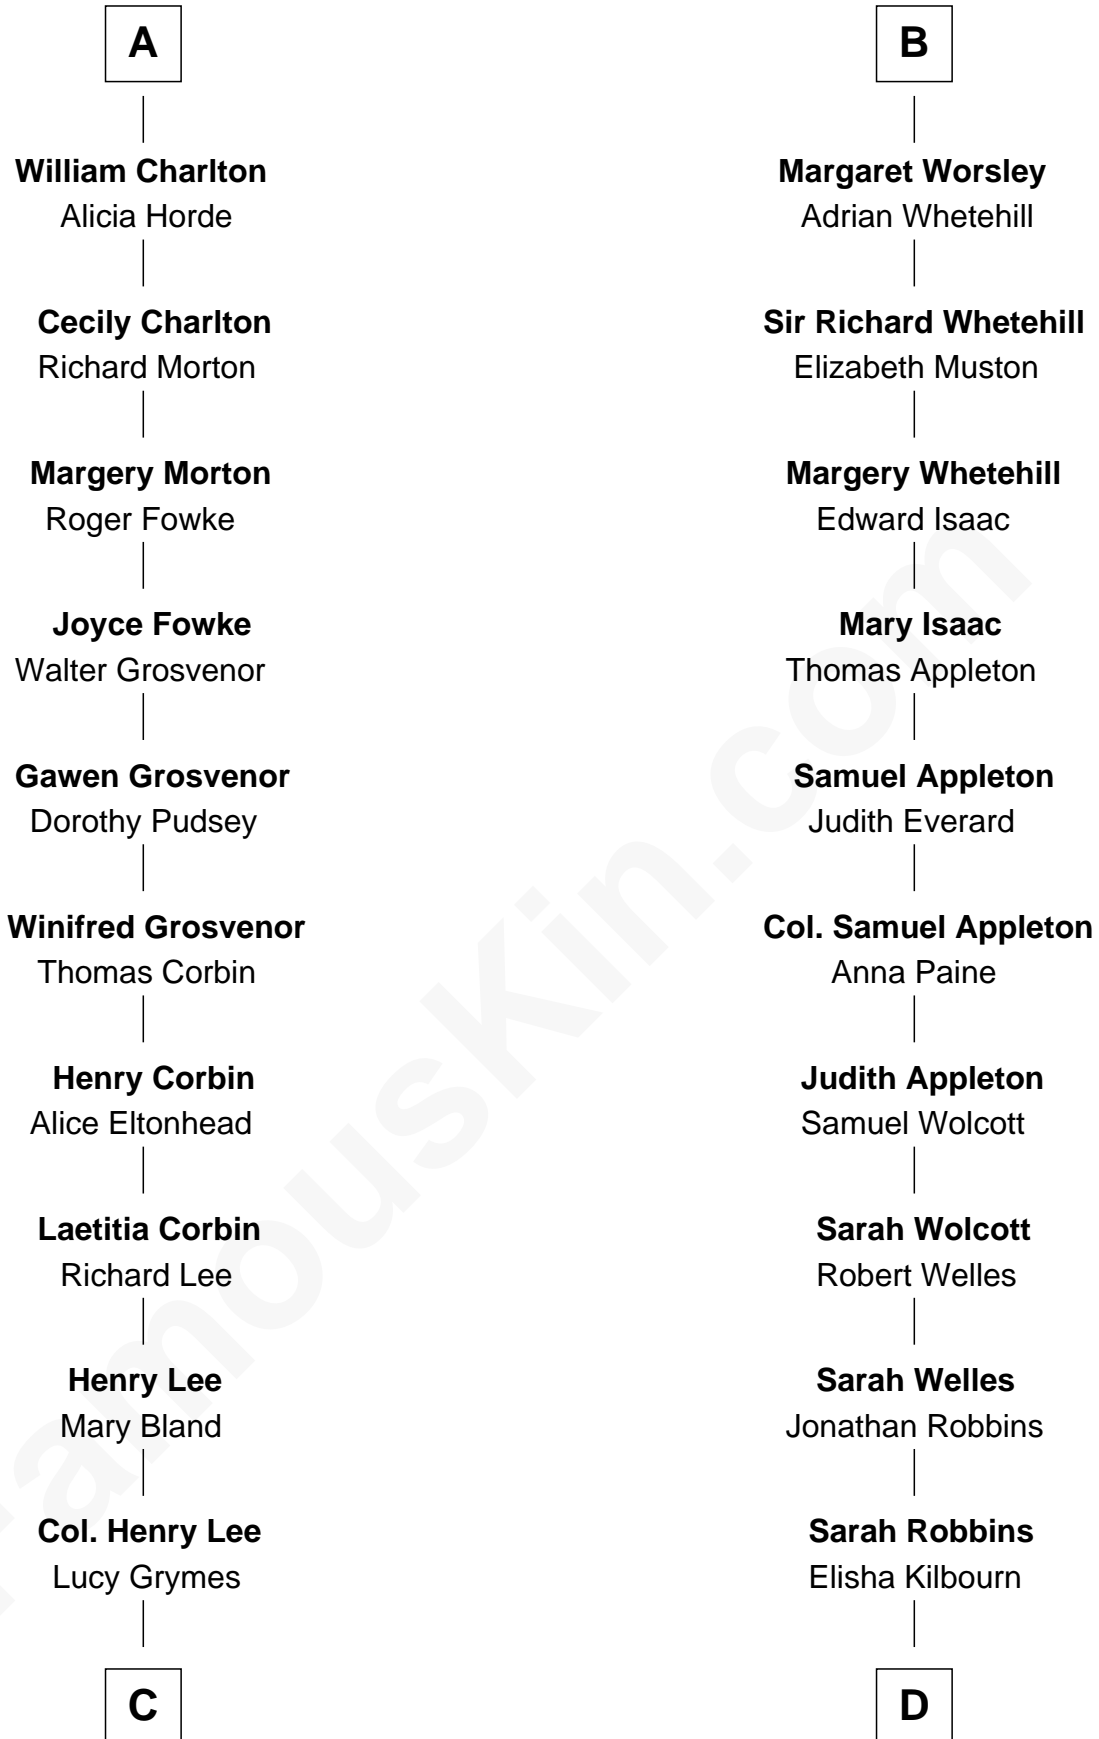

FamousKin.com

Relationship Chart of

Fitzhugh Lee

40th Governor of Virginia

18th cousin 1 time removed of

Eliphalet Remington

Founder of Remington Arms Company

Sir Roger de Somery

Mary Corbet
Robert Charlton

Richard Charlton
Elizabeth Mainwaring

A

Joan de Somery
John IV le Strange

John V le Strange
Maud de Walton

Elizabeth le Strange
Gruffydd ap Madog

Gruffydd Fychan ap Gruffydd
Elen ferch Thomas ap Llewelyn

Lowri ferch Gruffydd Fychan
Robert Puleston

Angharad Puleston
Edwart Trevor ap Daffyd

Rose Trevor ferch Edwart
Otevell Worsley

B

C

Maj. Gen. Henry Lee

Anne Hill Carter

Sydney Smith Lee