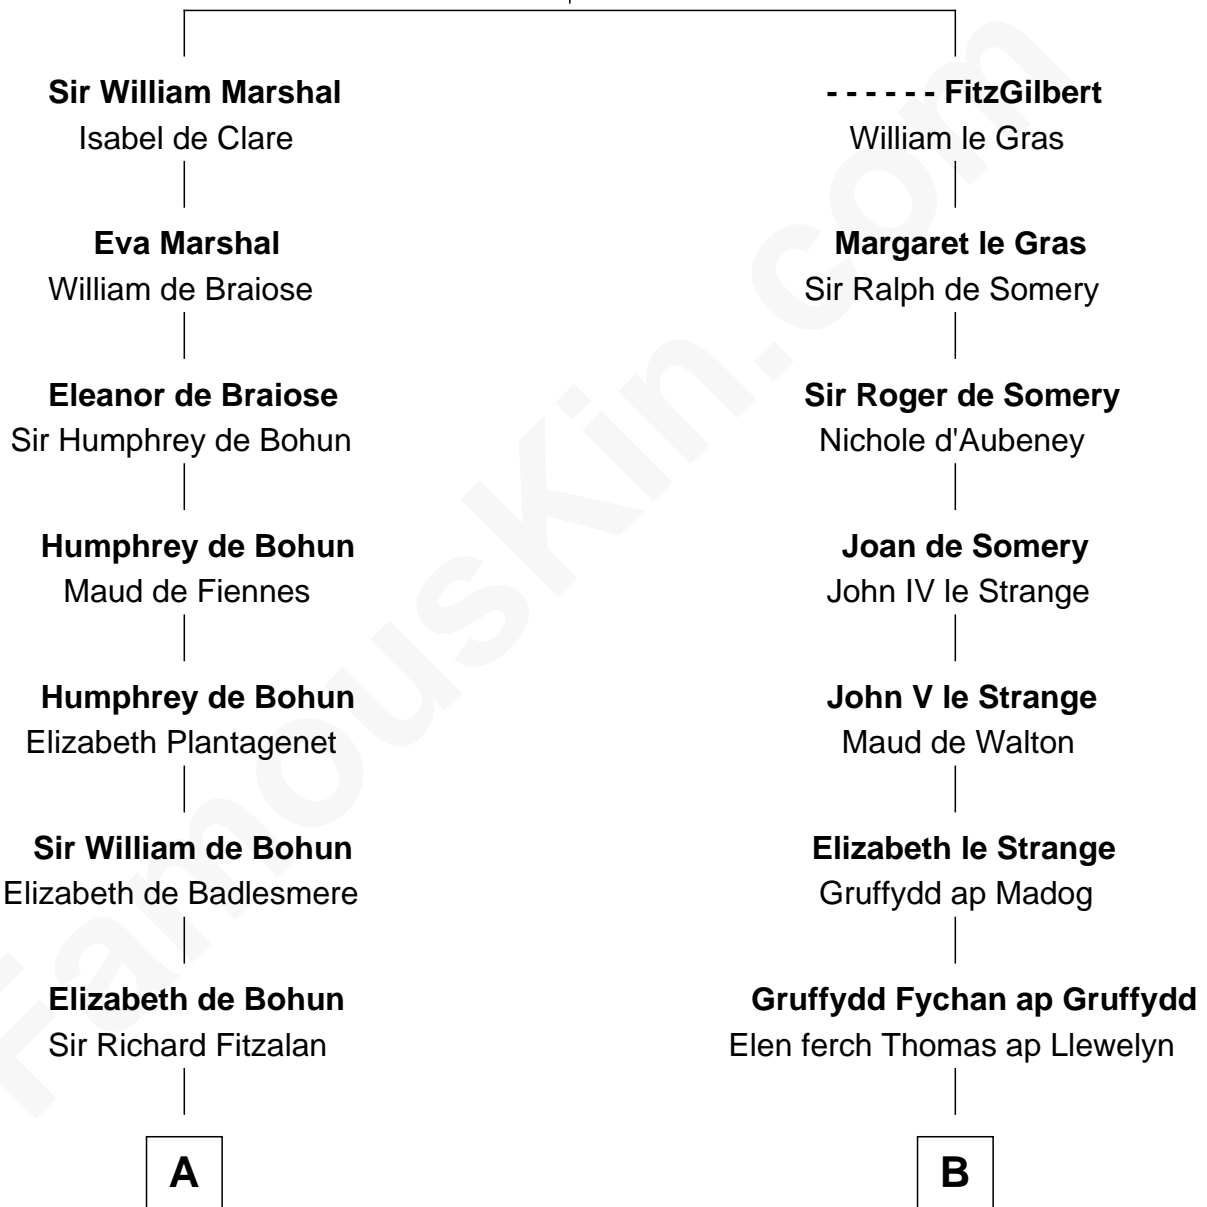

# FamousKin.com Relationship Chart of

**Fitzhugh Lee**

*40th Governor of Virginia*

21st cousin of

**Eliphalet Remington**

*Founder of Remington Arms Company*

**John FitzGilbert**  
Sybilla of Salisbury

**A**

**Elizabeth Fitzalan**  
Sir Robert Goushill

**Joan Goushill**  
Sir Thomas Stanley

**Katherine Stanley**  
Sir John Savage

**Dulcia Savage**  
Sir Henry Bold

**Maud Bold**  
Thomas Gerard

**Jennet Gerard**  
Richard Eltonhead