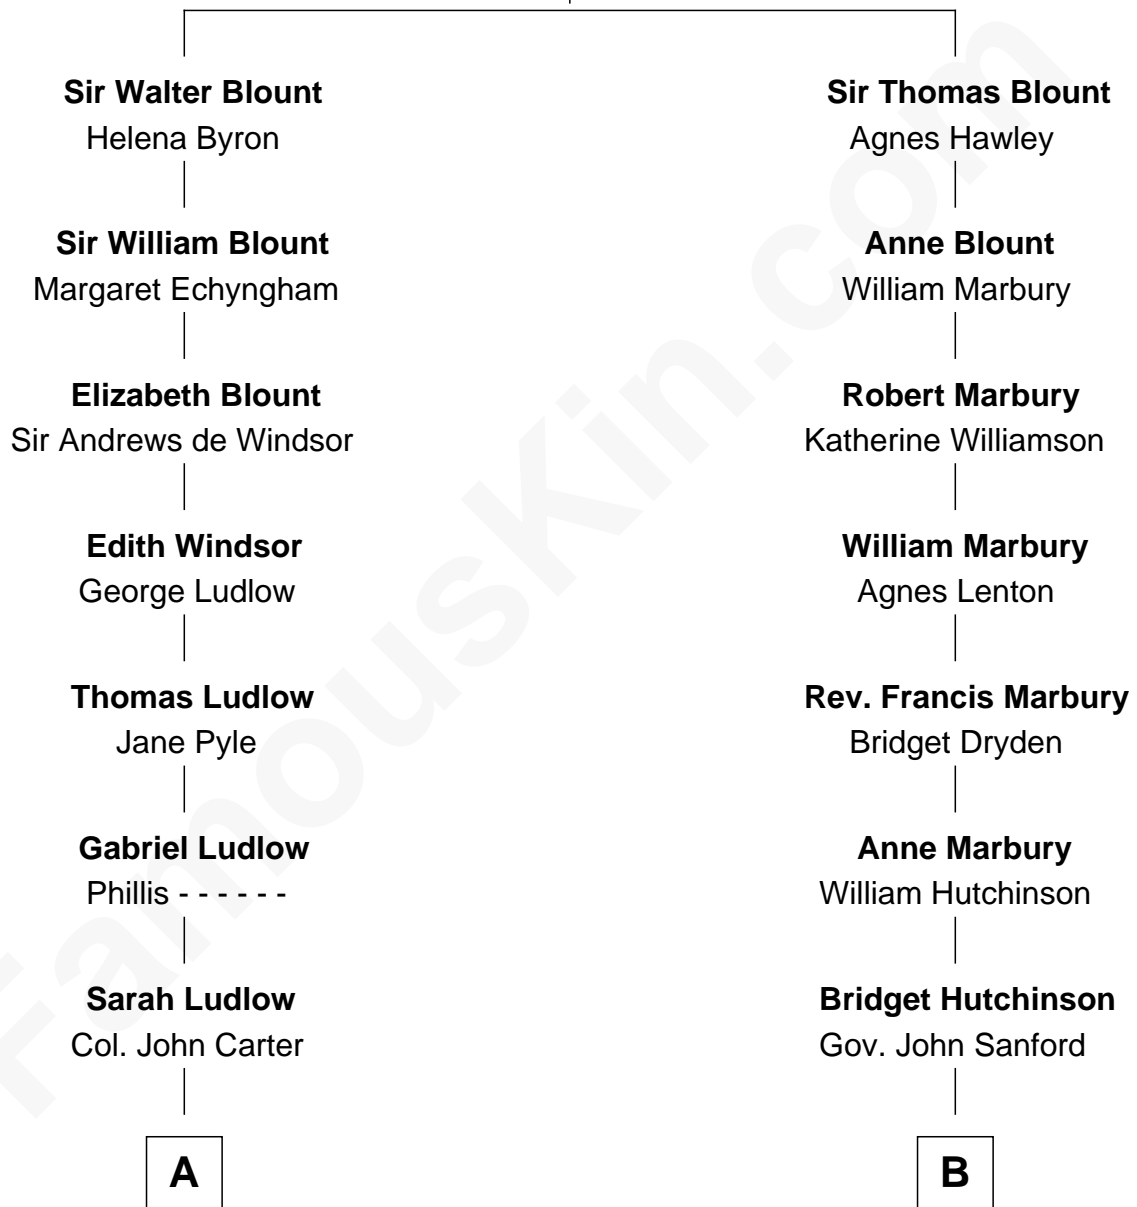

## Relationship Chart of

### Fitzhugh Lee

40th Governor of Virginia

12th cousin of

### Lucretia (Rudolph) Garfield

First Lady of President James Garfield

**Sir Thomas Blount**  
Margaret de Gresley

**A**

**Col. Robert Carter**

Judith Armistead

**John Carter**

Elizabeth Hill