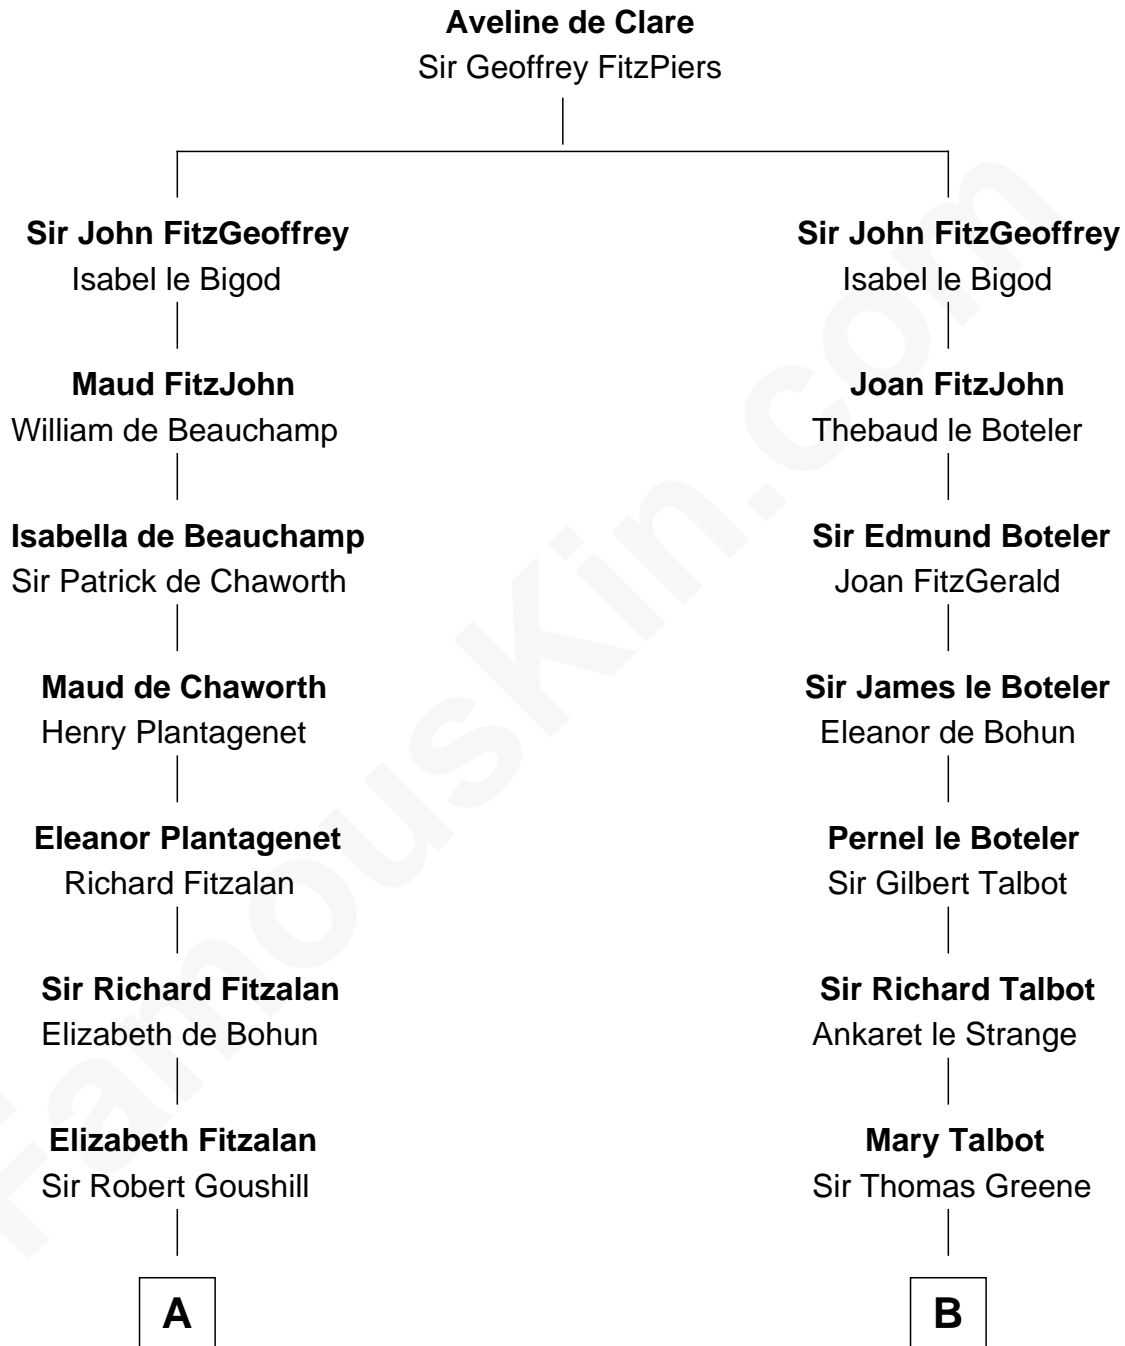

FamousKin.com

Relationship Chart of

Fitzhugh Lee

40th Governor of Virginia

20th cousin 1 time removed of

Lucretia (Rudolph) Garfield

First Lady of President James Garfield

C

Col. Henry Lee

Lucy Grymes

Maj. Gen. Henry Lee

Anne Hill Carter

Sydney Smith Lee

Anna Maria Mason

Fitzhugh Lee

40th Governor of Virginia